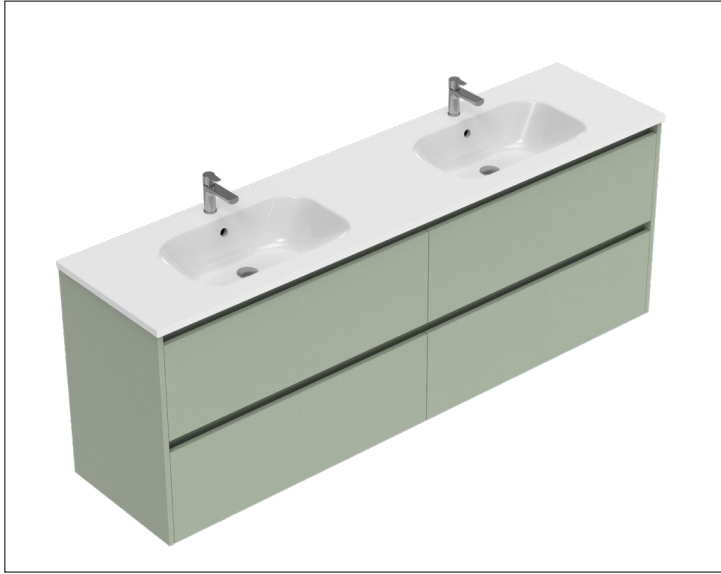

SPECIFICATION SHEET

Sahara 1800mm 4 Drawers Double Basin Wall Vanity

Code: 10270