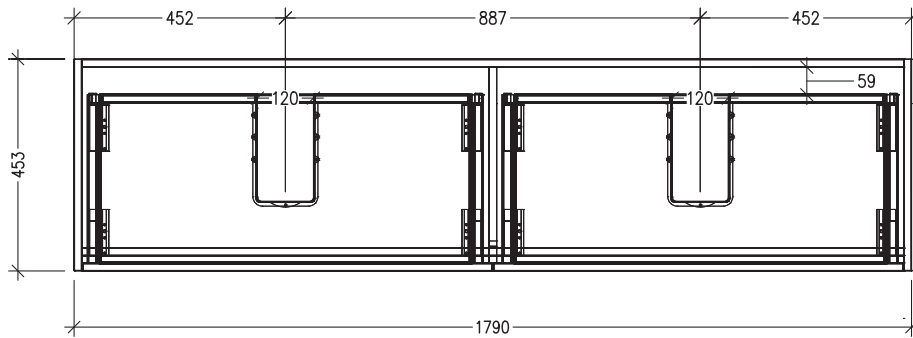

### Features

- 4 Drawers Wall Hung
- Cabinet with Handle
- Double Basin
- Dimensions: H650 x W1800 x D453
- Designed & Assembled in NZ

### Technical Details

Note: All measurements shown are in millimetres. Sizes are nominal.

TOP VIEW

FRONT VIEW

SIDE VIEW

### Features

- 4 Drawers Wall Hung
- Cabinet with Negative Timber Detail
- Double Basin
- Dimensions: H650 x W1800 x D453
- Designed & Assembled in NZ