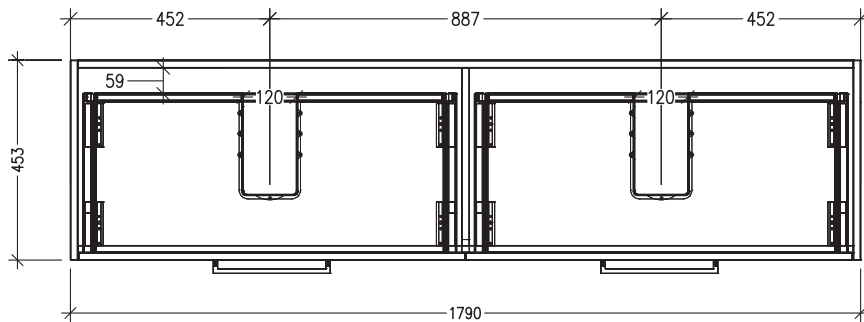

### Features

- 4 Drawers Wall Hung
- Cabinet with Extrusion
- Double Basin
- Dimensions: H650 x W1800 x D453
- Designed & Assembled in NZ

### Features

- 4 Drawers Wall Hung
- Cabinet with Handle
- Double Basin
- Dimensions: H650 x W1800 x D453
- Designed & Assembled in NZ

### Technical Details

Note: All measurements shown are in millimetres. Sizes are nominal.

TOP VIEW

FRONT VIEW

SIDE VIEW