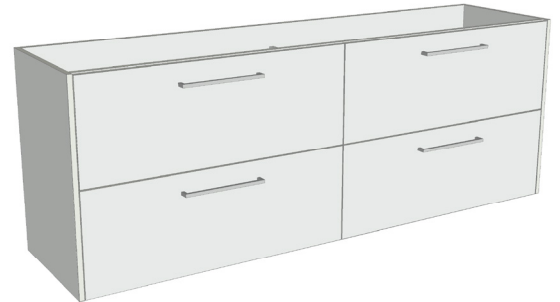

### Features

- 4 Drawers Wall Hung
- Cabinet with Extrusion
- Double Basin
- Dimensions: H650 x W1800 x D453
- Designed & Assembled in NZ

### Features

- 4 Drawers Wall Hung
- Cabinet with Handle
- Double Basin
- Dimensions: H650 x W1800 x D453
- Designed & Assembled in NZ

### Technical Details

Note: All measurements shown are in millimetres. Sizes are nominal.

TOP VIEW

FRONT VIEW

SIDE VIEW