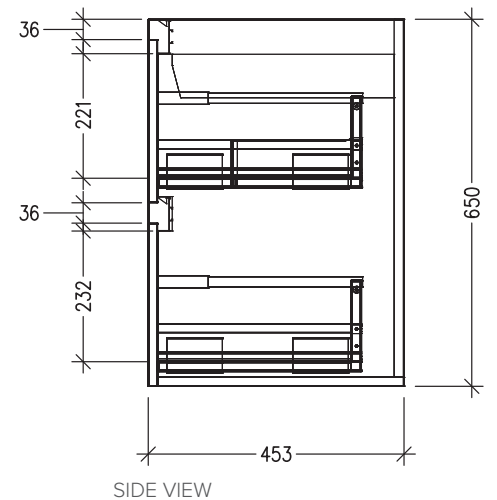

Technical Details

Note: All measurements shown are in millimetres. Sizes are nominal.