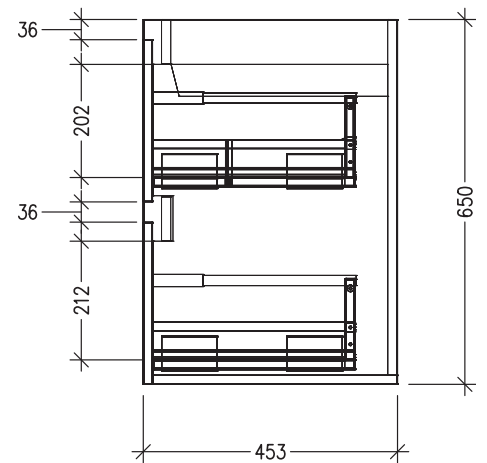

### Features

- 4 Drawers Wall Hung
- Cabinet with Handle
- Double Basin
- Dimensions: H650 x W1800 x D453
- Designed & Assembled in NZ

### Technical Details

Note: All measurements shown are in millimetres. Sizes are nominal.

TOP VIEW

FRONT VIEW

SIDE VIEW

### Features

- 4 Drawers Wall Hung
- Cabinet with Negative Timber Detail
- Double Basin
- Dimensions: H650 x W1800 x D453
- Designed & Assembled in NZ