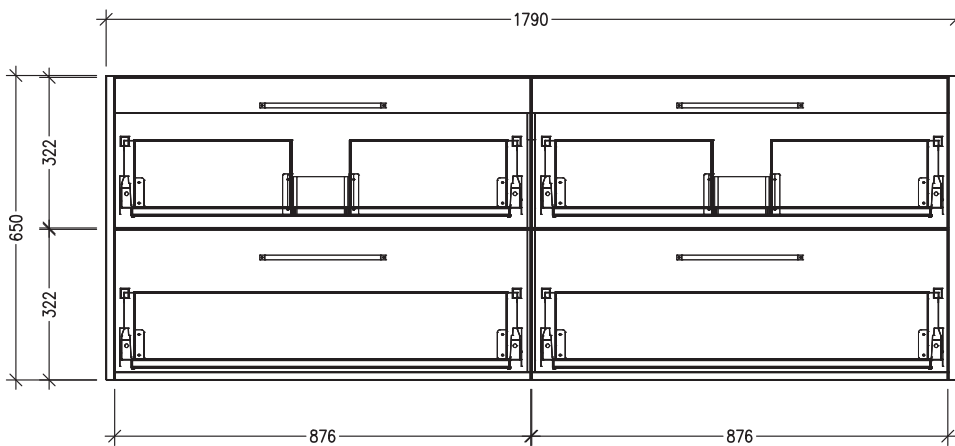

### Features

- 4 Drawers Wall Hung
- Cabinet with Handle
- Double Basin
- Dimensions: H650 x W1800 x D453
- Designed & Assembled in NZ

### Technical Details

Note: All measurements shown are in millimetres. Sizes are nominal.

TOP VIEW

FRONT VIEW

SIDE VIEW

### Features

- 4 Drawers Wall Hung
- Cabinet with Negative Timber Detail
- Double Basin
- Dimensions: H650 x W1800 x D453
- Designed & Assembled in NZ