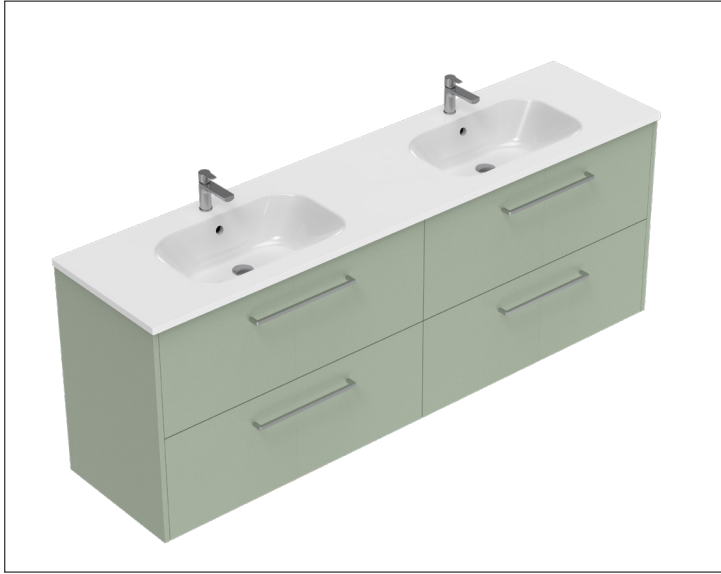

## Sahara 1800mm 4 Drawers Double Basin Wall Vanity

Code: 10270

### Features

- 4 Drawers Wall Hung
- Cabinet with Extrusion
- Double Basin
- Dimensions: H650 x W1800 x D453
- Designed & Assembled in NZ

### Features

- 4 Drawers Wall Hung
- Cabinet with Handle
- Double Basin
- Dimensions: H650 x W1800 x D453
- Designed & Assembled in NZ