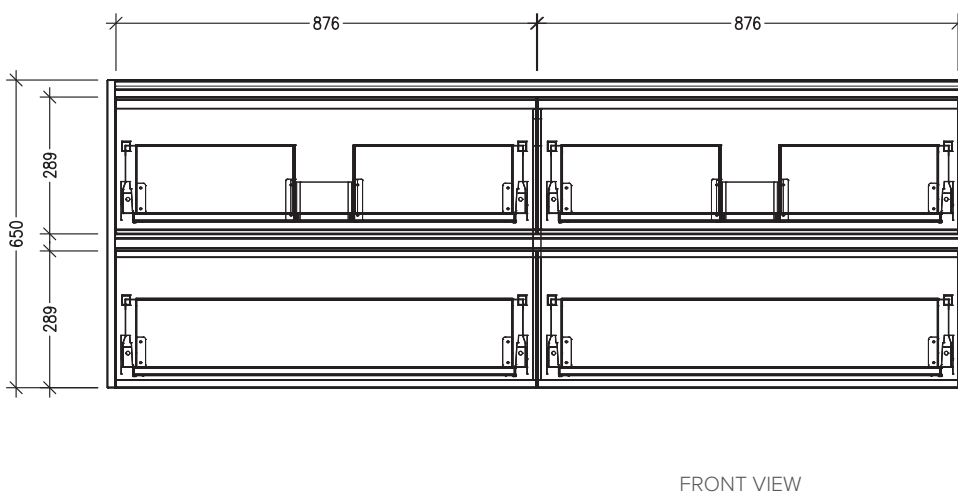

Technical Details

Note: All measurements shown are in millimetres. Sizes are nominal.