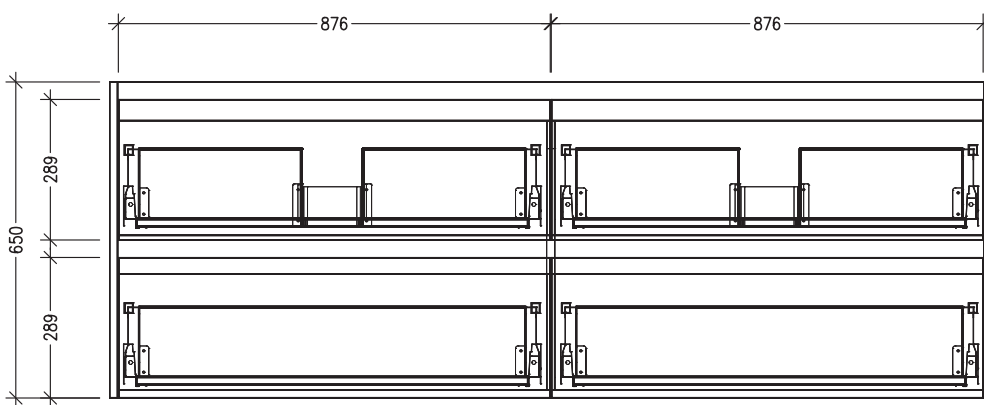

### Features

- 4 Drawers Wall Hung
- Cabinet with Handle
- Double Basin
- Dimensions: H650 x W1800 x D453
- Designed & Assembled in NZ

### Technical Details

Note: All measurements shown are in millimetres. Sizes are nominal.

TOP VIEW

FRONT VIEW

SIDE VIEW

### Features

- 4 Drawers Wall Hung
- Cabinet with Negative Timber Detail
- Double Basin
- Dimensions: H650 x W1800 x D453
- Designed & Assembled in NZ