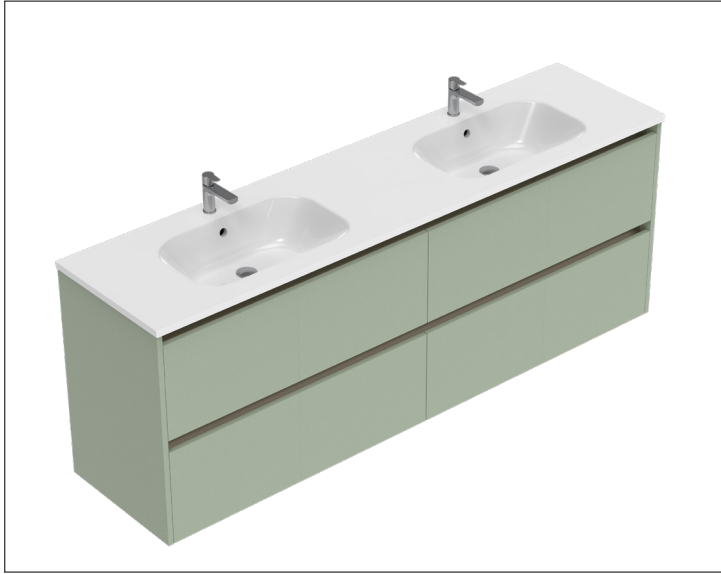

## Sahara 1800mm 4 Drawers Double Basin Wall Vanity

Code: 10270

### Features

- 4 Drawers Wall Hung
- Cabinet with Extrusion
- Double Basin
- Dimensions: H650 x W1800 x D453
- Designed & Assembled in NZ

### Features

- 4 Drawers Wall Hung
- Cabinet with Handle
- Double Basin
- Dimensions: H650 x W1800 x D453
- Designed & Assembled in NZ