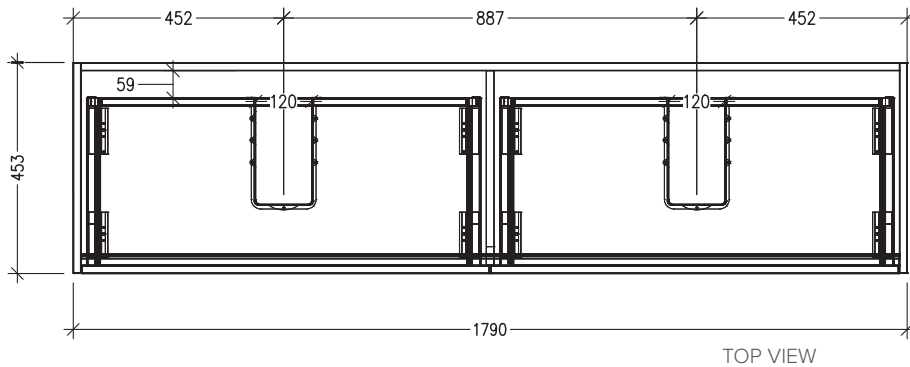

### Features

- 4 Drawers Wall Hung
- Cabinet with Extrusion
- Double Basin
- Dimensions: H650 x W1800 x D453
- Designed & Assembled in NZ

### Technical Details

Note: All measurements shown are in millimetres. Sizes are nominal.

### Features

- 4 Drawers Wall Hung
- Cabinet with Handle
- Double Basin
- Dimensions: H650 x W1800 x D453
- Designed & Assembled in NZ

### Technical Details

Note: All measurements shown are in millimetres. Sizes are nominal.

TOP VIEW

FRONT VIEW

SIDE VIEW