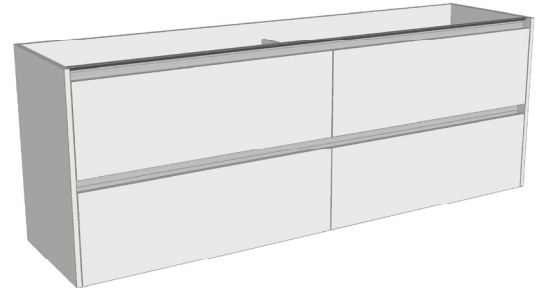

Technical Details

Note: All measurements shown are in millimetres. Sizes are nominal.