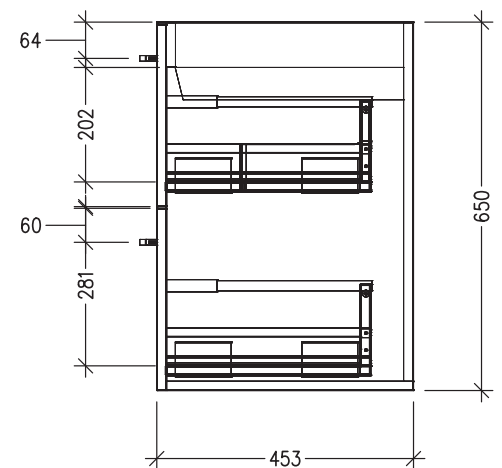

### Features

- 4 Drawers Wall Hung
- Cabinet with Handle
- Double Basin
- Dimensions: H650 x W1800 x D453
- Designed & Assembled in NZ

### Technical Details

Note: All measurements shown are in millimetres. Sizes are nominal.

TOP VIEW

FRONT VIEW

SIDE VIEW

### Features

- 4 Drawers Wall Hung
- Cabinet with Negative Timber Detail
- Double Basin
- Dimensions: H650 x W1800 x D453
- Designed & Assembled in NZ