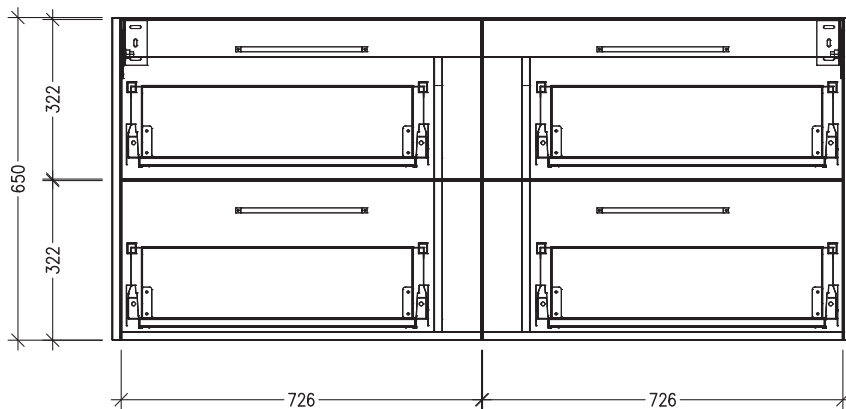

Note: All measurements shown are in millimetres. Sizes are nominal.

TOP VIEW

FRONT VIEW

SIDE VIEW

SPECIFICATION SHEET

Sahara 1500mm 4 Drawers Wall Vanity

Code: 10258

Features

- 4 Drawers Wall Hung
- Cabinet with Handle
- Centre Basin
- Dimensions: H650 x W1500 x D453
- Designed & Assembled in NZ

Technical Details

Note: All measurements shown are in millimetres. Sizes are nominal.

TOP VIEW

FRONT VIEW

SIDE VIEW

SPECIFICATION SHEET

Sahara 1500mm 4 Drawers Wall Vanity

Code: 10258

Features

- 4 Drawers Wall Hung
- Cabinet with Negative Timber Detail
- Centre Basin
- Dimensions: H650 x W1500 x D453
- Designed & Assembled in NZ

Technical Details

Note: All measurements shown are in millimetres. Sizes are nominal.

TOP VIEW

FRONT VIEW

SIDE VIEW