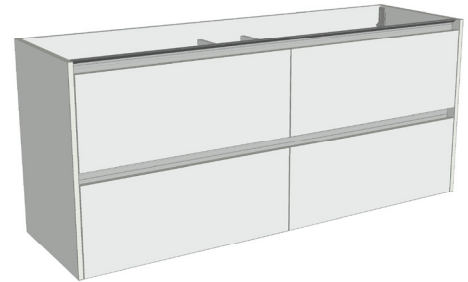

SPECIFICATION SHEET

Sahara 1500mm 4 Drawers Wall Vanity

Code: 10258

Features

- 4 Drawers Wall Hung
- Cabinet with Extrusion
- Centre Basin
- Dimensions: H650 x W1500 x D453
- Designed & Assembled in NZ

Technical Details

Note: All measurements shown are in millimetres. Sizes are nominal.

TOP VIEW

FRONT VIEW

SIDE VIEW

SPECIFICATION SHEET

Sahara 1500mm 4 Drawers Wall Vanity

Code: 10258

Features

- 4 Drawers Wall Hung
- Cabinet with Handle
- Centre Basin
- Dimensions: H650 x W1500 x D453
- Designed & Assembled in NZ

Technical Details

Note: All measurements shown are in millimetres. Sizes are nominal.

TOP VIEW

FRONT VIEW

SIDE VIEW

SPECIFICATION SHEET

Sahara 1500mm 4 Drawers Wall Vanity

Code: 10258

Features

- 4 Drawers Wall Hung
- Cabinet with Negative Timber Detail
- Centre Basin
- Dimensions: H650 x W1500 x D453
- Designed & Assembled in NZ