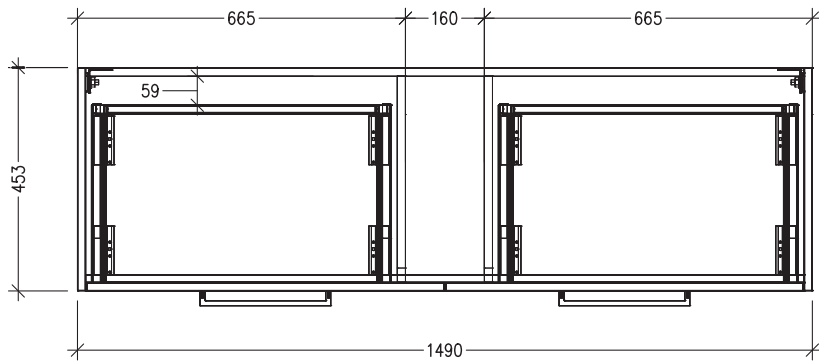

Note: All measurements shown are in millimetres. Sizes are nominal.

TOP VIEW

FRONT VIEW

SIDE VIEW

SPECIFICATION SHEET

Sahara 1500mm 4 Drawers Wall Vanity

Code: 10258

Features

- 4 Drawers Wall Hung
- Cabinet with Handle
- Centre Basin
- Dimensions: H650 x W1500 x D453
- Designed & Assembled in NZ

Technical Details

Note: All measurements shown are in millimetres. Sizes are nominal.

TOP VIEW

FRONT VIEW

SIDE VIEW

SPECIFICATION SHEET

Sahara 1500mm 4 Drawers Wall Vanity

Code: 10258

Features

- 4 Drawers Wall Hung
- Cabinet with Negative Timber Detail
- Centre Basin
- Dimensions: H650 x W1500 x D453
- Designed & Assembled in NZ

Technical Details

Note: All measurements shown are in millimetres. Sizes are nominal.

TOP VIEW

FRONT VIEW

SIDE VIEW