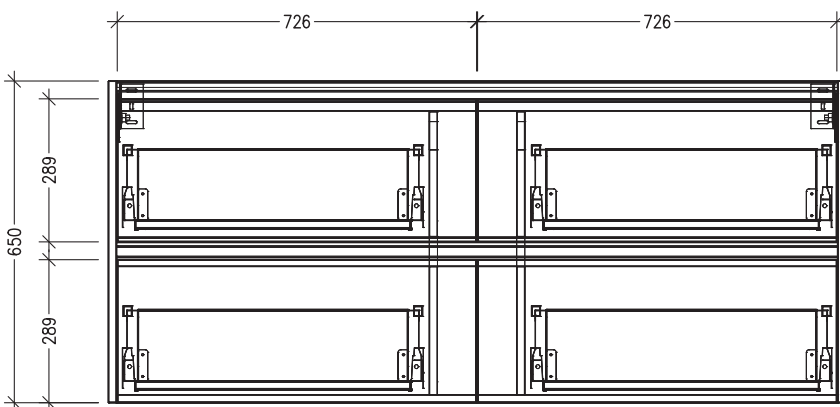

SPECIFICATION SHEET

Sahara 1500mm 4 Drawers Wall Vanity

Code: 10258

Features

- 4 Drawers Wall Hung
- Cabinet with Extrusion
- Centre Basin
- Dimensions: H650 x W1500 x D453
- Designed & Assembled in NZ

Technical Details

Note: All measurements shown are in millimetres. Sizes are nominal.

TOP VIEW

FRONT VIEW

SIDE VIEW

SPECIFICATION SHEET

Sahara 1500mm 4 Drawers Wall Vanity

Code: 10258

Features

- 4 Drawers Wall Hung
- Cabinet with Handle
- Centre Basin
- Dimensions: H650 x W1500 x D453
- Designed & Assembled in NZ

Technical Details

Note: All measurements shown are in millimetres. Sizes are nominal.

Technical Details

Note: All measurements shown are in millimetres. Sizes are nominal.

TOP VIEW

FRONT VIEW

SIDE VIEW