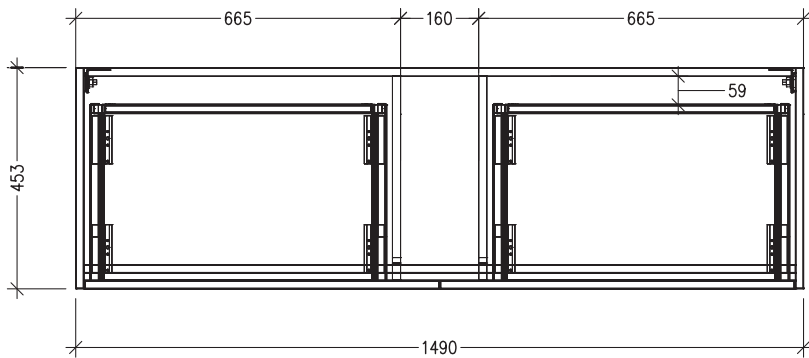

Note: All measurements shown are in millimetres. Sizes are nominal.

TOP VIEW

FRONT VIEW

SIDE VIEW

SPECIFICATION SHEET

Sahara 1500mm 4 Drawers Wall Vanity

Code: 10258

Features

- 4 Drawers Wall Hung
- Cabinet with Handle
- Centre Basin
- Dimensions: H650 x W1500 x D453
- Designed & Assembled in NZ

Technical Details

Note: All measurements shown are in millimetres. Sizes are nominal.

TOP VIEW

FRONT VIEW

SIDE VIEW

SPECIFICATION SHEET

Sahara 1500mm 4 Drawers Wall Vanity

Code: 10258

Features

- 4 Drawers Wall Hung
- Cabinet with Negative Timber Detail
- Centre Basin
- Dimensions: H650 x W1500 x D453
- Designed & Assembled in NZ

Technical Details

Note: All measurements shown are in millimetres. Sizes are nominal.

TOP VIEW

FRONT VIEW

SIDE VIEW