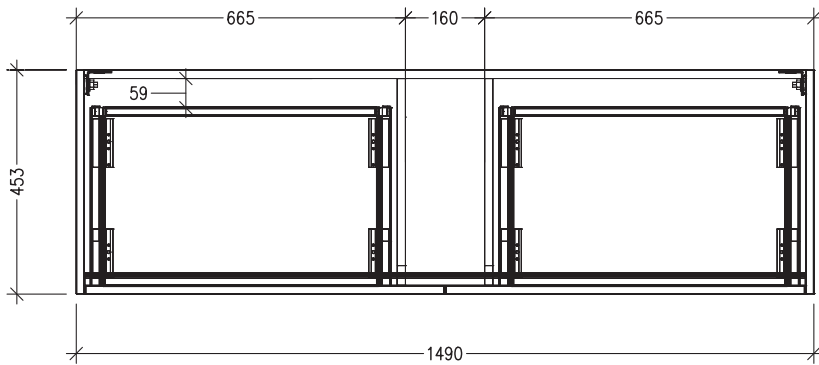

SPECIFICATION SHEET

Sahara 1500mm 4 Drawers Wall Vanity

Code: 10258

Features

- 4 Drawers Wall Hung
- Cabinet with Extrusion
- Centre Basin
- Dimensions: H650 x W1500 x D453
- Designed & Assembled in NZ

Technical Details

Note: All measurements shown are in millimetres. Sizes are nominal.

TOP VIEW

FRONT VIEW

SIDE VIEW

SPECIFICATION SHEET

Sahara 1500mm 4 Drawers Wall Vanity

Code: 10258

Features

- 4 Drawers Wall Hung
- Cabinet with Handle
- Centre Basin
- Dimensions: H650 x W1500 x D453
- Designed & Assembled in NZ

Technical Details

Note: All measurements shown are in millimetres. Sizes are nominal.

Technical Details

Note: All measurements shown are in millimetres. Sizes are nominal.

TOP VIEW

FRONT VIEW

SIDE VIEW