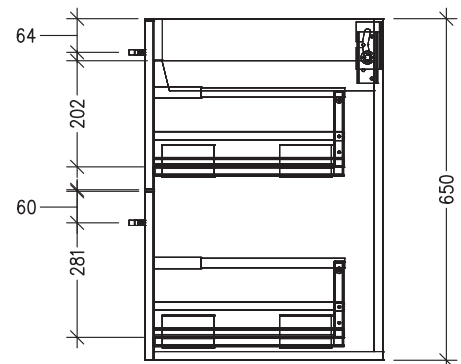

Note: All measurements shown are in millimetres. Sizes are nominal.

TOP VIEW

FRONT VIEW

SIDE VIEW

SPECIFICATION SHEET

Sahara 1500mm 4 Drawers Wall Vanity

Code: 10258

Features

- 4 Drawers Wall Hung
- Cabinet with Handle
- Centre Basin
- Dimensions: H650 x W1500 x D453
- Designed & Assembled in NZ

Technical Details

Note: All measurements shown are in millimetres. Sizes are nominal.

TOP VIEW

FRONT VIEW

SIDE VIEW

SPECIFICATION SHEET

Sahara 1500mm 4 Drawers Wall Vanity

Code: 10258

Features

- 4 Drawers Wall Hung
- Cabinet with Negative Timber Detail
- Centre Basin
- Dimensions: H650 x W1500 x D453
- Designed & Assembled in NZ

Technical Details

Note: All measurements shown are in millimetres. Sizes are nominal.

TOP VIEW

FRONT VIEW

SIDE VIEW