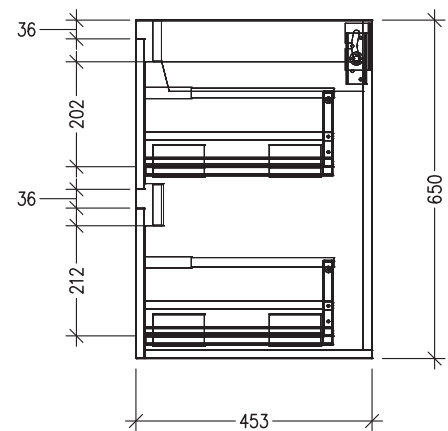

Note: All measurements shown are in millimetres. Sizes are nominal.

TOP VIEW

FRONT VIEW

SIDE VIEW

SPECIFICATION SHEET

Sahara 1500mm 4 Drawers Wall Vanity

Code: 10258

Features

- 4 Drawers Wall Hung
- Cabinet with Handle
- Centre Basin
- Dimensions: H650 x W1500 x D453
- Designed & Assembled in NZ

Technical Details

Note: All measurements shown are in millimetres. Sizes are nominal.

TOP VIEW

FRONT VIEW

SIDE VIEW

SPECIFICATION SHEET

Sahara 1500mm 4 Drawers Wall Vanity

Code: 10258

Features

- 4 Drawers Wall Hung
- Cabinet with Negative Timber Detail
- Centre Basin
- Dimensions: H650 x W1500 x D453
- Designed & Assembled in NZ

Technical Details

Note: All measurements shown are in millimetres. Sizes are nominal.

TOP VIEW

FRONT VIEW

SIDE VIEW