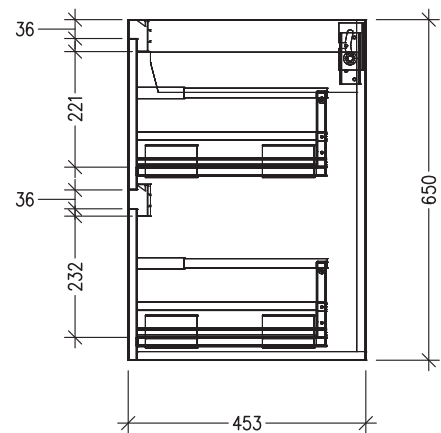

SPECIFICATION SHEET

Sahara 1500mm 4 Drawers Wall Vanity

Code: 10258

Features

- 4 Drawers Wall Hung
- Cabinet with Extrusion
- Centre Basin
- Dimensions: H650 x W1500 x D453
- Designed & Assembled in NZ

Technical Details

Note: All measurements shown are in millimetres. Sizes are nominal.

TOP VIEW

FRONT VIEW

SIDE VIEW

SPECIFICATION SHEET

Sahara 1500mm 4 Drawers Wall Vanity

Code: 10258

Features

- 4 Drawers Wall Hung
- Cabinet with Handle
- Centre Basin
- Dimensions: H650 x W1500 x D453
- Designed & Assembled in NZ

Technical Details

Note: All measurements shown are in millimetres. Sizes are nominal.

Technical Details

Note: All measurements shown are in millimetres. Sizes are nominal.

TOP VIEW

FRONT VIEW

SIDE VIEW