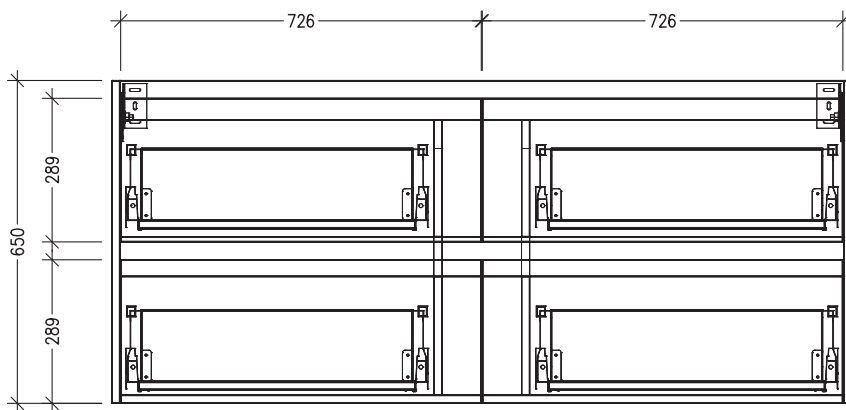

Note: All measurements shown are in millimetres. Sizes are nominal.

TOP VIEW

FRONT VIEW

SIDE VIEW

SPECIFICATION SHEET

Sahara 1500mm 4 Drawers Wall Vanity

Code: 10258

Features

- 4 Drawers Wall Hung
- Cabinet with Handle
- Centre Basin
- Dimensions: H650 x W1500 x D453
- Designed & Assembled in NZ

Technical Details

Note: All measurements shown are in millimetres. Sizes are nominal.

TOP VIEW

FRONT VIEW

SIDE VIEW

SPECIFICATION SHEET

Sahara 1500mm 4 Drawers Wall Vanity

Code: 10258

Features

- 4 Drawers Wall Hung
- Cabinet with Negative Timber Detail
- Centre Basin
- Dimensions: H650 x W1500 x D453
- Designed & Assembled in NZ

Technical Details

Note: All measurements shown are in millimetres. Sizes are nominal.

TOP VIEW

FRONT VIEW

SIDE VIEW