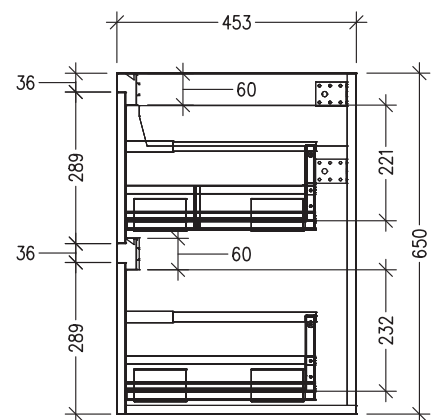

### Features

- 4 Drawers Wall Hung
- Cabinet with Extrusion
- Double Basin
- Dimensions: H650 x W1500 x D453
- Designed & Assembled in NZ

### Technical Details

Note: All measurements shown are in millimetres. Sizes are nominal.

TOP VIEW

FRONT VIEW

SIDE VIEW

### Features

- 4 Drawers Wall Hung
- Cabinet with Negative Timber Detail
- Double Basin
- Dimensions: H650 x W1500 x D453
- Designed & Assembled in NZ