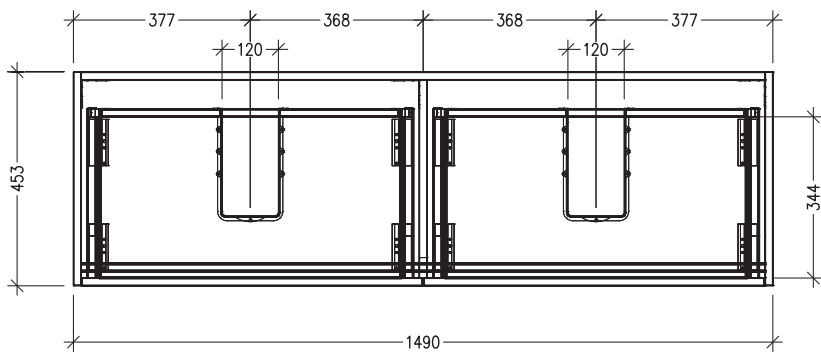

### Features

- 4 Drawers Wall Hung
- Cabinet with Extrusion
- Double Basin
- Dimensions: H650 x W1500 x D453
- Designed & Assembled in NZ

### Technical Details

Note: All measurements shown are in millimetres. Sizes are nominal.

TOP VIEW

FRONT VIEW

SIDE VIEW

### Features

- 4 Drawers Wall Hung
- Cabinet with Negative Timber Detail
- Double Basin
- Dimensions: H650 x W1500 x D453
- Designed & Assembled in NZ