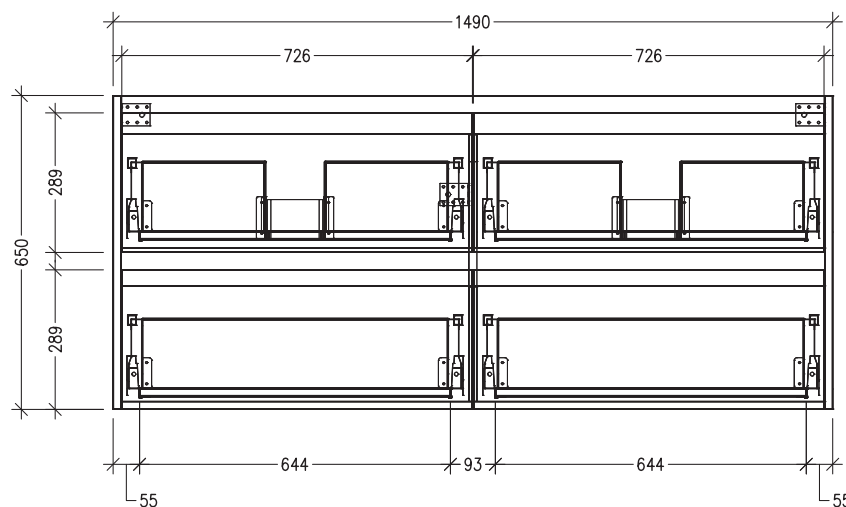

### Features

- 4 Drawers Wall Hung
- Cabinet with Extrusion
- Double Basin
- Dimensions: H650 x W1500 x D453
- Designed & Assembled in NZ

### Technical Details

Note: All measurements shown are in millimetres. Sizes are nominal.

TOP VIEW

FRONT VIEW

SIDE VIEW

### Features

- 4 Drawers Wall Hung
- Cabinet with Negative Timber Detail
- Double Basin
- Dimensions: H650 x W1500 x D453
- Designed & Assembled in NZ