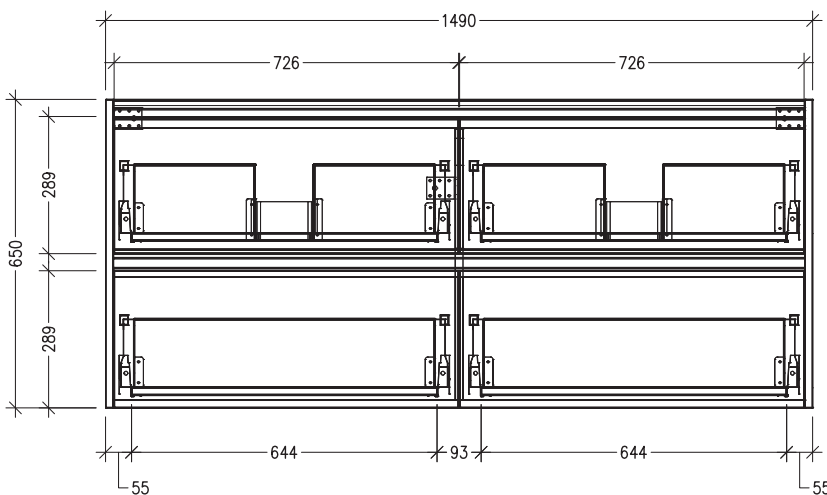

### Features

- 4 Drawers Wall Hung
- Cabinet with Extrusion
- Double Basin
- Dimensions: H650 x W1500 x D453
- Designed & Assembled in NZ

### Technical Details

Note: All measurements shown are in millimetres. Sizes are nominal.

TOP VIEW

FRONT VIEW

SIDE VIEW

### Features

- 4 Drawers Wall Hung
- Cabinet with Negative Timber Detail
- Double Basin
- Dimensions: H650 x W1500 x D453
- Designed & Assembled in NZ