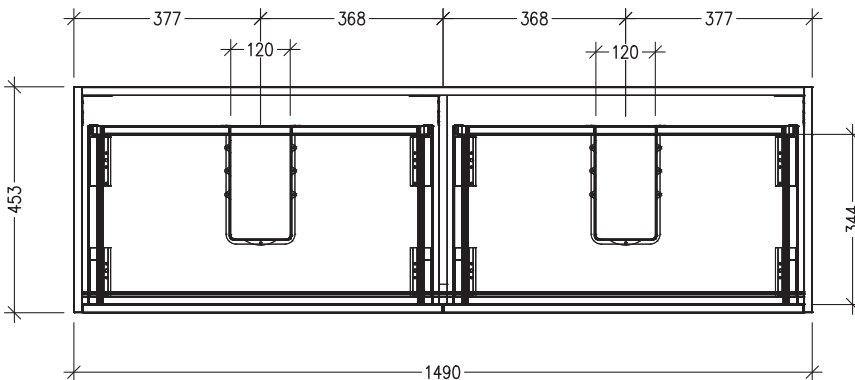

### Features

- 4 Drawers Wall Hung
- Cabinet with Extrusion
- Double Basin
- Dimensions: H650 x W1500 x D453
- Designed & Assembled in NZ

### Technical Details

Note: All measurements shown are in millimetres. Sizes are nominal.

TOP VIEW

FRONT VIEW

SIDE VIEW

### Features

- 4 Drawers Wall Hung
- Cabinet with Negative Timber Detail
- Double Basin
- Dimensions: H650 x W1500 x D453
- Designed & Assembled in NZ