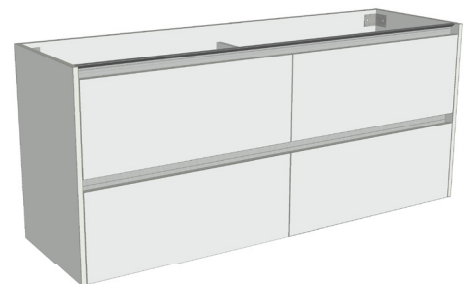

## Sahara 1500mm 4 Drawers Double Basin Wall Vanity

Code: 10262

### Features

- 4 Drawers Wall Hung
- Cabinet with Extrusion
- Double Basin
- Dimensions: H650 x W1500 x D453
- Designed & Assembled in NZ

### Technical Details

Note: All measurements shown are in millimetres. Sizes are nominal.

TOP VIEW

FRONT VIEW

SIDE VIEW

### Features

- 4 Drawers Wall Hung
- Cabinet with Negative Timber Detail
- Double Basin
- Dimensions: H650 x W1500 x D453
- Designed & Assembled in NZ