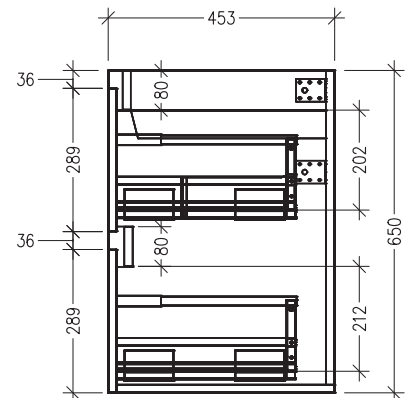

### Features

- 4 Drawers Wall Hung
- Cabinet with Extrusion
- Double Basin
- Dimensions: H650 x W1500 x D453
- Designed & Assembled in NZ

### Technical Details

Note: All measurements shown are in millimetres. Sizes are nominal.

TOP VIEW

FRONT VIEW

SIDE VIEW

### Features

- 4 Drawers Wall Hung
- Cabinet with Negative Timber Detail
- Double Basin
- Dimensions: H650 x W1500 x D453
- Designed & Assembled in NZ