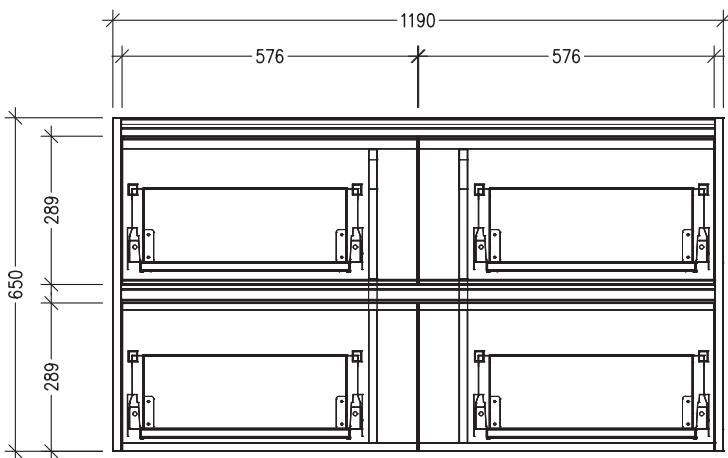

SPECIFICATION SHEET

Sahara 1200mm 4 Drawers Wall Vanity

Code: 10246

Features

- 4 Drawers Wall Hung
- Cabinet with Extrusion
- Centre Basin
- Dimensions: H650 x W1200 x D453
- Designed & Assembled in NZ

Technical Details

Note: All measurements shown are in millimetres. Sizes are nominal.

TOP VIEW

FRONT VIEW

SIDE VIEW

SPECIFICATION SHEET

Sahara 1200mm 4 Drawers Wall Vanity

Code: 10246

Features

- 4 Drawers Wall Hung
- Cabinet with Handle
- Centre Basin
- Dimensions: H650 x W1200 x D453
- Designed & Assembled in NZ

Technical Details

Note: All measurements shown are in millimetres. Sizes are nominal.

Technical Details

Note: All measurements shown are in millimetres. Sizes are nominal.

TOP VIEW

FRONT VIEW

SIDE VIEW