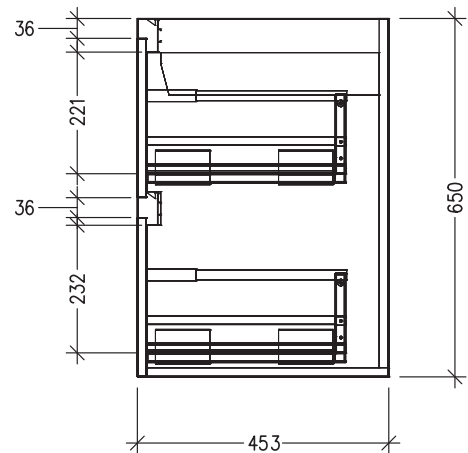

SPECIFICATION SHEET

Sahara 1200mm 4 Drawers Wall Vanity

Code: 10246

Features

- 4 Drawers Wall Hung
- Cabinet with Extrusion
- Centre Basin
- Dimensions: H650 x W1200 x D453
- Designed & Assembled in NZ

Technical Details

Note: All measurements shown are in millimetres. Sizes are nominal.

TOP VIEW

FRONT VIEW

SIDE VIEW

SPECIFICATION SHEET

Sahara 1200mm 4 Drawers Wall Vanity

Code: 10246

Features

- 4 Drawers Wall Hung
- Cabinet with Handle
- Centre Basin
- Dimensions: H650 x W1200 x D453
- Designed & Assembled in NZ

Technical Details

Note: All measurements shown are in millimetres. Sizes are nominal.

Technical Details

Note: All measurements shown are in millimetres. Sizes are nominal.

TOP VIEW

FRONT VIEW

SIDE VIEW