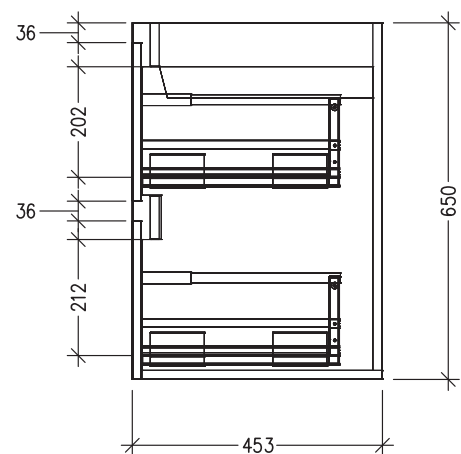

Note: All measurements shown are in millimetres. Sizes are nominal.

TOP VIEW

FRONT VIEW

SIDE VIEW

SPECIFICATION SHEET

Sahara 1200mm 4 Drawers Wall Vanity

Code: 10246

Features

- 4 Drawers Wall Hung
- Cabinet with Handle
- Centre Basin
- Dimensions: H650 x W1200 x D453
- Designed & Assembled in NZ

Technical Details

Note: All measurements shown are in millimetres. Sizes are nominal.

TOP VIEW

FRONT VIEW

SIDE VIEW

SPECIFICATION SHEET

Sahara 1200mm 4 Drawers Wall Vanity

Code: 10246

Features

- 4 Drawers Wall Hung
- Cabinet with Negative Timber Detail
- Centre Basin
- Dimensions: H650 x W1200 x D453
- Designed & Assembled in NZ

Technical Details

Note: All measurements shown are in millimetres. Sizes are nominal.

TOP VIEW

FRONT VIEW

SIDE VIEW