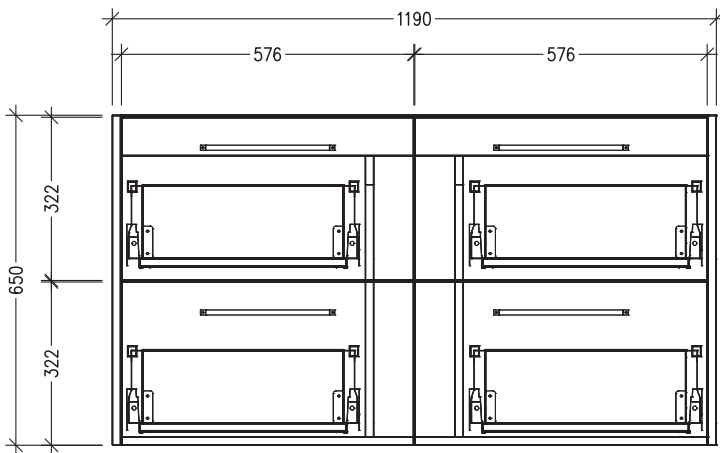

Note: All measurements shown are in millimetres. Sizes are nominal.

TOP VIEW

FRONT VIEW

SIDE VIEW

SPECIFICATION SHEET

Sahara 1200mm 4 Drawers Wall Vanity

Code: 10246

Features

- 4 Drawers Wall Hung
- Cabinet with Handle
- Centre Basin
- Dimensions: H650 x W1200 x D453
- Designed & Assembled in NZ

Technical Details

Note: All measurements shown are in millimetres. Sizes are nominal.

TOP VIEW

FRONT VIEW

SIDE VIEW

SPECIFICATION SHEET

Sahara 1200mm 4 Drawers Wall Vanity

Code: 10246

Features

- 4 Drawers Wall Hung
- Cabinet with Negative Timber Detail
- Centre Basin
- Dimensions: H650 x W1200 x D453
- Designed & Assembled in NZ

Technical Details

Note: All measurements shown are in millimetres. Sizes are nominal.

TOP VIEW

FRONT VIEW

SIDE VIEW