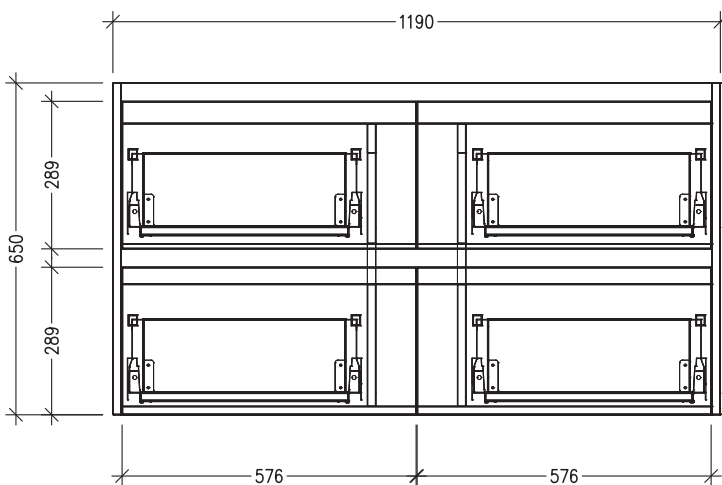

Note: All measurements shown are in millimetres. Sizes are nominal.

TOP VIEW

FRONT VIEW

SIDE VIEW

SPECIFICATION SHEET

Sahara 1200mm 4 Drawers Wall Vanity

Code: 10246

Features

- 4 Drawers Wall Hung
- Cabinet with Handle
- Centre Basin
- Dimensions: H650 x W1200 x D453
- Designed & Assembled in NZ

Technical Details

Note: All measurements shown are in millimetres. Sizes are nominal.

TOP VIEW

FRONT VIEW

SIDE VIEW

SPECIFICATION SHEET

Sahara 1200mm 4 Drawers Wall Vanity

Code: 10246

Features

- 4 Drawers Wall Hung
- Cabinet with Negative Timber Detail
- Centre Basin
- Dimensions: H650 x W1200 x D453
- Designed & Assembled in NZ

Technical Details

Note: All measurements shown are in millimetres. Sizes are nominal.

TOP VIEW

FRONT VIEW

SIDE VIEW