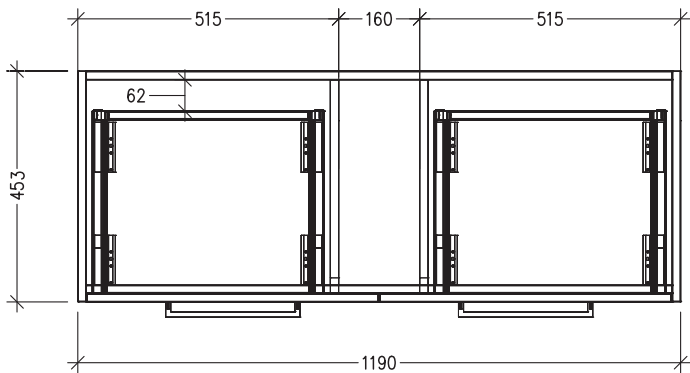

Note: All measurements shown are in millimetres. Sizes are nominal.

TOP VIEW

FRONT VIEW

SIDE VIEW

SPECIFICATION SHEET

Sahara 1200mm 4 Drawers Wall Vanity

Code: 10246

Features

- 4 Drawers Wall Hung
- Cabinet with Handle
- Centre Basin
- Dimensions: H650 x W1200 x D453
- Designed & Assembled in NZ

Technical Details

Note: All measurements shown are in millimetres. Sizes are nominal.

TOP VIEW

FRONT VIEW

SIDE VIEW

SPECIFICATION SHEET

Sahara 1200mm 4 Drawers Wall Vanity

Code: 10246

Features

- 4 Drawers Wall Hung
- Cabinet with Negative Timber Detail
- Centre Basin
- Dimensions: H650 x W1200 x D453
- Designed & Assembled in NZ

Technical Details

Note: All measurements shown are in millimetres. Sizes are nominal.

TOP VIEW

FRONT VIEW

SIDE VIEW