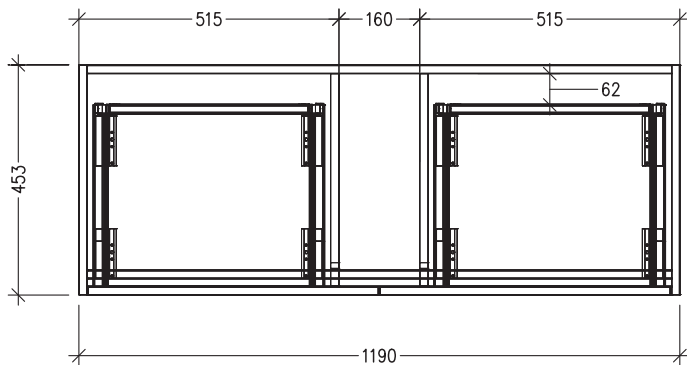

Note: All measurements shown are in millimetres. Sizes are nominal.

TOP VIEW

FRONT VIEW

SIDE VIEW

SPECIFICATION SHEET

Sahara 1200mm 4 Drawers Wall Vanity

Code: 10246

Features

- 4 Drawers Wall Hung
- Cabinet with Handle
- Centre Basin
- Dimensions: H650 x W1200 x D453
- Designed & Assembled in NZ

Technical Details

Note: All measurements shown are in millimetres. Sizes are nominal.

TOP VIEW

FRONT VIEW

SIDE VIEW

SPECIFICATION SHEET

Sahara 1200mm 4 Drawers Wall Vanity

Code: 10246

Features

- 4 Drawers Wall Hung
- Cabinet with Negative Timber Detail
- Centre Basin
- Dimensions: H650 x W1200 x D453
- Designed & Assembled in NZ

Technical Details

Note: All measurements shown are in millimetres. Sizes are nominal.

TOP VIEW

FRONT VIEW

SIDE VIEW