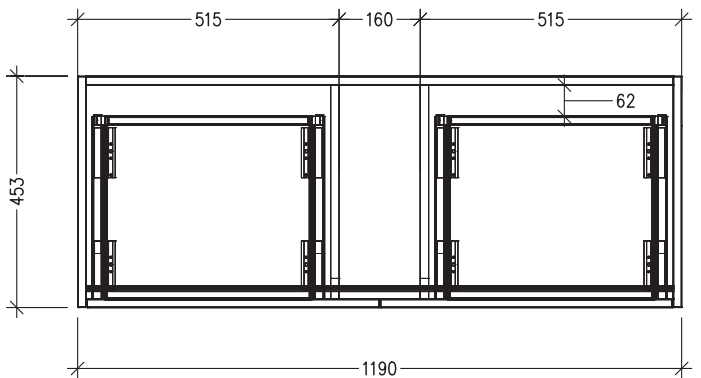

SPECIFICATION SHEET

Sahara 1200mm 4 Drawers Wall Vanity

Code: 10246

Features

- 4 Drawers Wall Hung
- Cabinet with Extrusion
- Centre Basin
- Dimensions: H650 x W1200 x D453
- Designed & Assembled in NZ

Technical Details

Note: All measurements shown are in millimetres. Sizes are nominal.

TOP VIEW

FRONT VIEW

SIDE VIEW

SPECIFICATION SHEET

Sahara 1200mm 4 Drawers Wall Vanity

Code: 10246

Features

- 4 Drawers Wall Hung
- Cabinet with Handle
- Centre Basin
- Dimensions: H650 x W1200 x D453
- Designed & Assembled in NZ

Technical Details

Note: All measurements shown are in millimetres. Sizes are nominal.

Technical Details

Note: All measurements shown are in millimetres. Sizes are nominal.

TOP VIEW

FRONT VIEW

SIDE VIEW