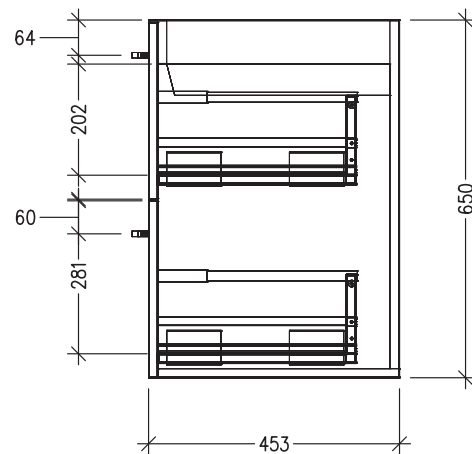

Note: All measurements shown are in millimetres. Sizes are nominal.

TOP VIEW

FRONT VIEW

SIDE VIEW

SPECIFICATION SHEET

Sahara 1200mm 4 Drawers Wall Vanity

Code: 10246

Features

- 4 Drawers Wall Hung
- Cabinet with Handle
- Centre Basin
- Dimensions: H650 x W1200 x D453
- Designed & Assembled in NZ

Technical Details

Note: All measurements shown are in millimetres. Sizes are nominal.

TOP VIEW

FRONT VIEW

SIDE VIEW

SPECIFICATION SHEET

Sahara 1200mm 4 Drawers Wall Vanity

Code: 10246

Features

- 4 Drawers Wall Hung
- Cabinet with Negative Timber Detail
- Centre Basin
- Dimensions: H650 x W1200 x D453
- Designed & Assembled in NZ

Technical Details

Note: All measurements shown are in millimetres. Sizes are nominal.

TOP VIEW

FRONT VIEW

SIDE VIEW