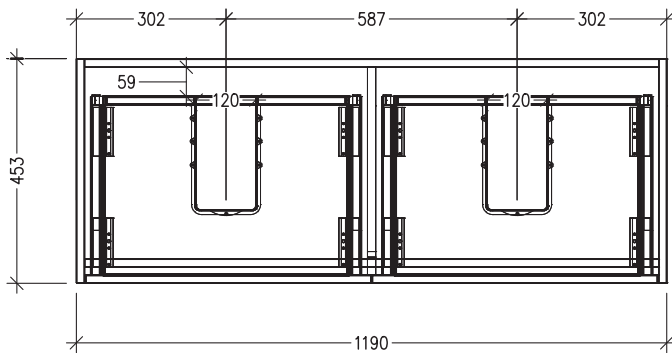

Technical Details

Note: All measurements shown are in millimetres. Sizes are nominal.

TOP VIEW

FRONT VIEW

SIDE VIEW

SPECIFICATION SHEET

Sahara 1200mm 4 Drawers Double Basin Wall Vanity

Code: 10254

Features

- 4 Drawers Wall Hung
- Double Basin
- Cabinet with Handle
- 50mm StoneCast Basin with Overflow
- Dimensions: H650 x W1200 x D453
- Designed & Assembled in NZ

Technical Details

Note: All measurements shown are in millimetres. Sizes are nominal.

TOP VIEW

FRONT VIEW

SIDE VIEW

SPECIFICATION SHEET

Sahara 1200mm 4 Drawers Double Basin Wall Vanity

Code: 10254

Features

- 4 Drawers Wall Hung
- Double Basin
- Cabinet with Negative Timber Detail
- 50mm StoneCast Basin with Overflow
- Dimensions: H650 x W1200 x D453
- Designed & Assembled in NZ

Technical Details

Note: All measurements shown are in millimetres. Sizes are nominal.

TOP VIEW

FRONT VIEW

SIDE VIEW