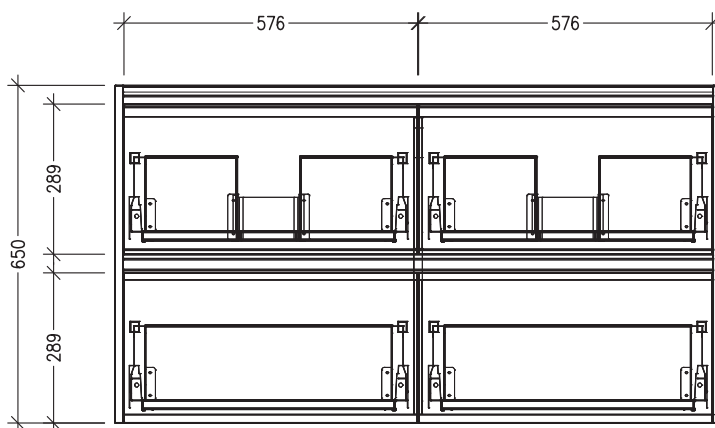

SPECIFICATION SHEET

Sahara 1200mm 4 Drawers Double Basin Wall Vanity

Code: 10254

Features

- 4 Drawers Wall Hung
- Double Basin
- Cabinet with Extrusion
- 50mm StoneCast Basin with Overflow
- Dimensions: H650 x W1200 x D453
- Designed & Assembled in NZ

Technical Details

Note: All measurements shown are in millimetres. Sizes are nominal.

TOP VIEW

FRONT VIEW

SIDE VIEW

SPECIFICATION SHEET

Sahara 1200mm 4 Drawers Double Basin Wall Vanity

Code: 10254

Features

- 4 Drawers Wall Hung
- Double Basin
- Cabinet with Handle
- 50mm StoneCast Basin with Overflow
- Dimensions: H650 x W1200 x D453
- Designed & Assembled in NZ

Technical Details

Note: All measurements shown are in millimetres. Sizes are nominal.

Technical Details

Note: All measurements shown are in millimetres. Sizes are nominal.

TOP VIEW

FRONT VIEW

SIDE VIEW