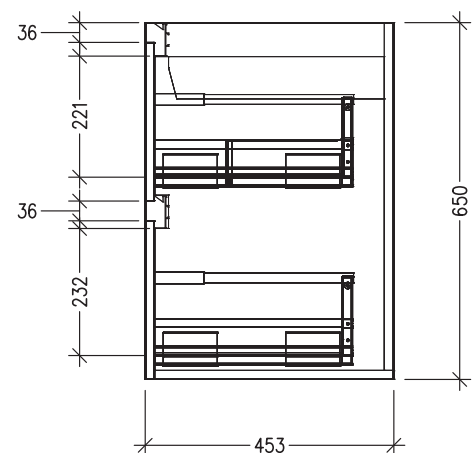

Technical Details

Note: All measurements shown are in millimetres. Sizes are nominal.

TOP VIEW

FRONT VIEW

SIDE VIEW

SPECIFICATION SHEET

Sahara 1200mm 4 Drawers Double Basin Wall Vanity

Code: 10254

Features

- 4 Drawers Wall Hung
- Double Basin
- Cabinet with Handle
- 50mm StoneCast Basin with Overflow
- Dimensions: H650 x W1200 x D453
- Designed & Assembled in NZ

Technical Details

Note: All measurements shown are in millimetres. Sizes are nominal.

TOP VIEW

FRONT VIEW

SIDE VIEW

SPECIFICATION SHEET

Sahara 1200mm 4 Drawers Double Basin Wall Vanity

Code: 10254

Features

- 4 Drawers Wall Hung
- Double Basin
- Cabinet with Negative Timber Detail
- 50mm StoneCast Basin with Overflow
- Dimensions: H650 x W1200 x D453
- Designed & Assembled in NZ

Technical Details

Note: All measurements shown are in millimetres. Sizes are nominal.

TOP VIEW

FRONT VIEW

SIDE VIEW