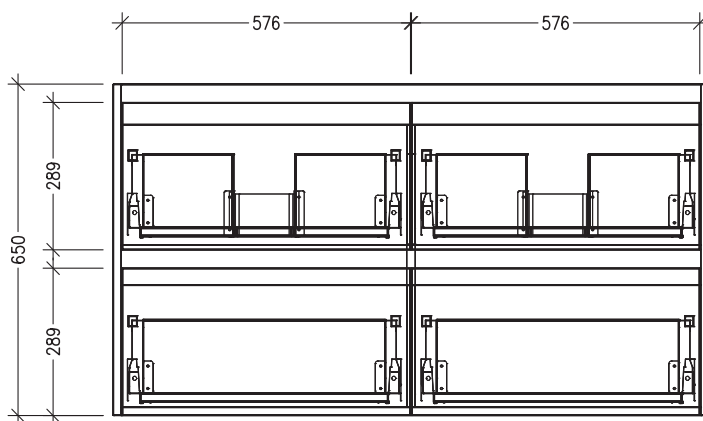

Technical Details

Note: All measurements shown are in millimetres. Sizes are nominal.

TOP VIEW

FRONT VIEW

SIDE VIEW

SPECIFICATION SHEET

Sahara 1200mm 4 Drawers Double Basin Wall Vanity

Code: 10254

Features

- 4 Drawers Wall Hung
- Double Basin
- Cabinet with Handle
- 50mm StoneCast Basin with Overflow
- Dimensions: H650 x W1200 x D453
- Designed & Assembled in NZ

Technical Details

Note: All measurements shown are in millimetres. Sizes are nominal.

TOP VIEW

FRONT VIEW

SIDE VIEW

SPECIFICATION SHEET

Sahara 1200mm 4 Drawers Double Basin Wall Vanity

Code: 10254

Features

- 4 Drawers Wall Hung
- Double Basin
- Cabinet with Negative Timber Detail
- 50mm StoneCast Basin with Overflow
- Dimensions: H650 x W1200 x D453
- Designed & Assembled in NZ

Technical Details

Note: All measurements shown are in millimetres. Sizes are nominal.

TOP VIEW

FRONT VIEW

SIDE VIEW