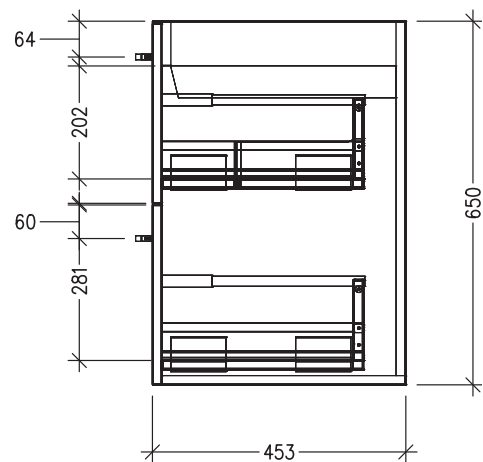

Technical Details

Note: All measurements shown are in millimetres. Sizes are nominal.

TOP VIEW

FRONT VIEW

SIDE VIEW

SPECIFICATION SHEET

Sahara 1200mm 4 Drawers Double Basin Wall Vanity

Code: 10254

Features

- 4 Drawers Wall Hung
- Double Basin
- Cabinet with Handle
- 50mm StoneCast Basin with Overflow
- Dimensions: H650 x W1200 x D453
- Designed & Assembled in NZ

Technical Details

Note: All measurements shown are in millimetres. Sizes are nominal.

TOP VIEW

FRONT VIEW

SIDE VIEW

SPECIFICATION SHEET

Sahara 1200mm 4 Drawers Double Basin Wall Vanity

Code: 10254

Features

- 4 Drawers Wall Hung
- Double Basin
- Cabinet with Negative Timber Detail
- 50mm StoneCast Basin with Overflow
- Dimensions: H650 x W1200 x D453
- Designed & Assembled in NZ

Technical Details

Note: All measurements shown are in millimetres. Sizes are nominal.

TOP VIEW

FRONT VIEW

SIDE VIEW