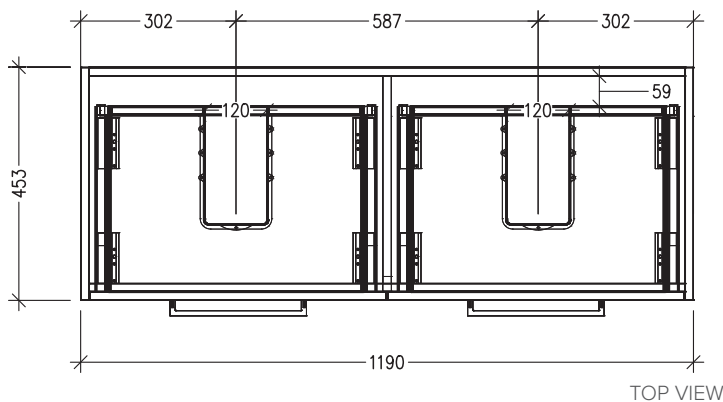

Technical Details

Note: All measurements shown are in millimetres. Sizes are nominal.

TOP VIEW

FRONT VIEW

SIDE VIEW

SPECIFICATION SHEET

Sahara 1200mm 4 Drawers Double Basin Wall Vanity

Code: 10254

Features

- 4 Drawers Wall Hung
- Double Basin
- Cabinet with Handle
- 50mm StoneCast Basin with Overflow
- Dimensions: H650 x W1200 x D453
- Designed & Assembled in NZ

Technical Details

Note: All measurements shown are in millimetres. Sizes are nominal.

TOP VIEW

FRONT VIEW

SIDE VIEW

SPECIFICATION SHEET

Sahara 1200mm 4 Drawers Double Basin Wall Vanity

Code: 10254

Features

- 4 Drawers Wall Hung
- Double Basin
- Cabinet with Negative Timber Detail
- 50mm StoneCast Basin with Overflow
- Dimensions: H650 x W1200 x D453
- Designed & Assembled in NZ

Technical Details

Note: All measurements shown are in millimetres. Sizes are nominal.

TOP VIEW

FRONT VIEW

SIDE VIEW