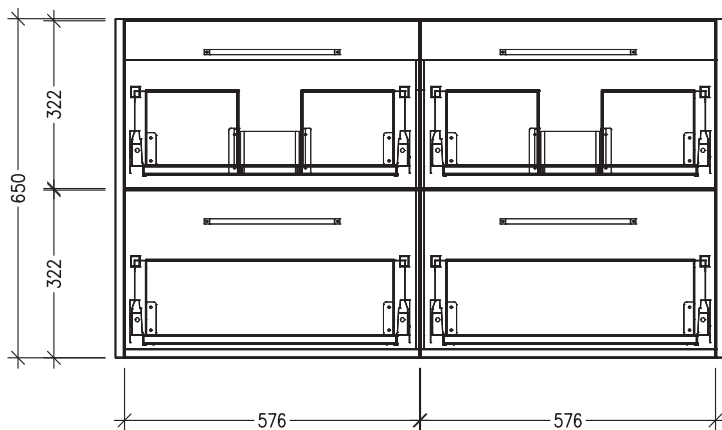

Technical Details

Note: All measurements shown are in millimetres. Sizes are nominal.

TOP VIEW

FRONT VIEW

SIDE VIEW

SPECIFICATION SHEET

Sahara 1200mm 4 Drawers Double Basin Wall Vanity

Code: 10254

Features

- 4 Drawers Wall Hung
- Double Basin
- Cabinet with Handle
- 50mm StoneCast Basin with Overflow
- Dimensions: H650 x W1200 x D453
- Designed & Assembled in NZ

Technical Details

Note: All measurements shown are in millimetres. Sizes are nominal.

TOP VIEW

FRONT VIEW

SIDE VIEW

SPECIFICATION SHEET

Sahara 1200mm 4 Drawers Double Basin Wall Vanity

Code: 10254

Features

- 4 Drawers Wall Hung
- Double Basin
- Cabinet with Negative Timber Detail
- 50mm StoneCast Basin with Overflow
- Dimensions: H650 x W1200 x D453
- Designed & Assembled in NZ

Technical Details

Note: All measurements shown are in millimetres. Sizes are nominal.

TOP VIEW

FRONT VIEW

SIDE VIEW