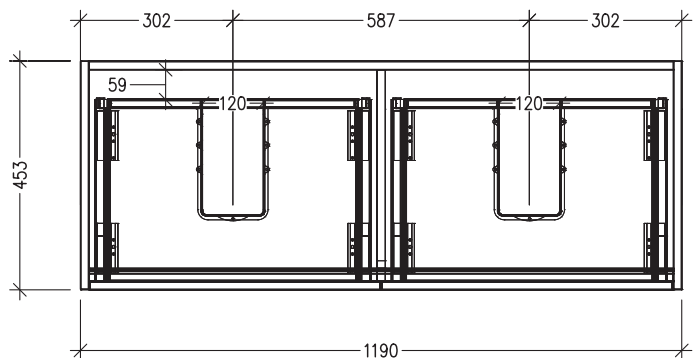

SPECIFICATION SHEET

Sahara 1200mm 4 Drawers Double Basin Wall Vanity

Code: 10254

Features

- 4 Drawers Wall Hung
- Double Basin
- Cabinet with Extrusion
- 50mm StoneCast Basin with Overflow
- Dimensions: H650 x W1200 x D453
- Designed & Assembled in NZ

Technical Details

Note: All measurements shown are in millimetres. Sizes are nominal.

TOP VIEW

FRONT VIEW

SIDE VIEW

SPECIFICATION SHEET

Sahara 1200mm 4 Drawers Double Basin Wall Vanity

Code: 10254

Features

- 4 Drawers Wall Hung
- Double Basin
- Cabinet with Handle
- 50mm StoneCast Basin with Overflow
- Dimensions: H650 x W1200 x D453
- Designed & Assembled in NZ

Technical Details

Note: All measurements shown are in millimetres. Sizes are nominal.

Technical Details

Note: All measurements shown are in millimetres. Sizes are nominal.

TOP VIEW

FRONT VIEW

SIDE VIEW