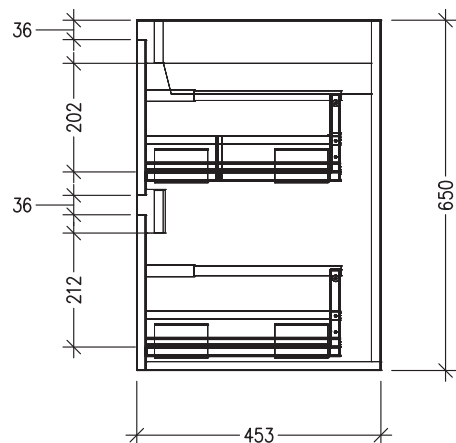

Technical Details

Note: All measurements shown are in millimetres. Sizes are nominal.

TOP VIEW

FRONT VIEW

SIDE VIEW

SPECIFICATION SHEET

Sahara 1200mm 4 Drawers Double Basin Wall Vanity

Code: 10254

Features

- 4 Drawers Wall Hung
- Double Basin
- Cabinet with Handle
- 50mm StoneCast Basin with Overflow
- Dimensions: H650 x W1200 x D453
- Designed & Assembled in NZ

Technical Details

Note: All measurements shown are in millimetres. Sizes are nominal.

TOP VIEW

FRONT VIEW

SIDE VIEW

SPECIFICATION SHEET

Sahara 1200mm 4 Drawers Double Basin Wall Vanity

Code: 10254

Features

- 4 Drawers Wall Hung
- Double Basin
- Cabinet with Negative Timber Detail
- 50mm StoneCast Basin with Overflow
- Dimensions: H650 x W1200 x D453
- Designed & Assembled in NZ

Technical Details

Note: All measurements shown are in millimetres. Sizes are nominal.

TOP VIEW

FRONT VIEW

SIDE VIEW