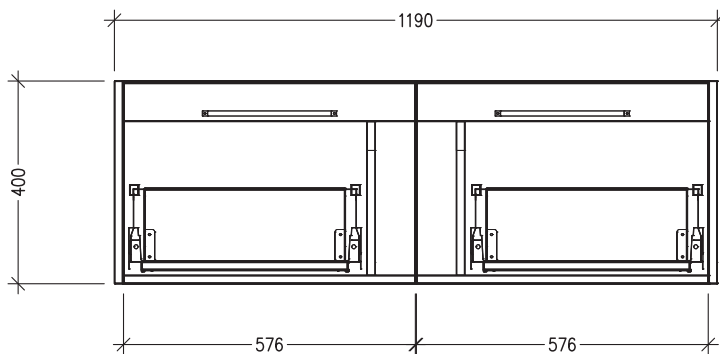

Note: All measurements shown are in millimetres. Sizes are nominal.

TOP VIEW

FRONT VIEW

SIDE VIEW

SPECIFICATION SHEET

Sahara 1200mm 2 Drawers Wall Vanity

Code: 10154

Features

- 2 Drawers Wall Hung
- Cabinet with Handle
- Centre Basin
- Dimensions: H400 x W1200 x D453
- Designed & Assembled in NZ

Technical Details

Note: All measurements shown are in millimetres. Sizes are nominal.

TOP VIEW

FRONT VIEW

SIDE VIEW

SPECIFICATION SHEET

Sahara 1200mm 2 Drawers Wall Vanity

Code: 10154

Features

- 2 Drawers Wall Hung
- Cabinet with Negative Timber Detail
- Centre Basin
- Dimensions: H400 x W1200 x D453
- Designed & Assembled in NZ

Technical Details

Note: All measurements shown are in millimetres. Sizes are nominal.