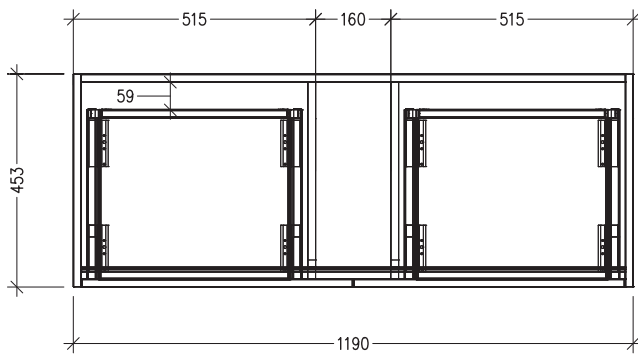

SPECIFICATION SHEET

Sahara 1200mm 2 Drawers Wall Vanity

Code: 10154

Features

- 2 Drawers Wall Hung
- Cabinet with Extrusion
- Centre Basin
- Dimensions: H400 x W1200 x D453
- Designed & Assembled in NZ

Technical Details

Note: All measurements shown are in millimetres. Sizes are nominal.

TOP VIEW

FRONT VIEW

SIDE VIEW

SPECIFICATION SHEET

Sahara 1200mm 2 Drawers Wall Vanity

Code: 10154

Features

- 2 Drawers Wall Hung
- Cabinet with Handle
- Centre Basin
- Dimensions: H400 x W1200 x D453
- Designed & Assembled in NZ

Technical Details

Note: All measurements shown are in millimetres. Sizes are nominal.

TOP VIEW

FRONT VIEW

SIDE VIEW

SPECIFICATION SHEET

Sahara 1200mm 2 Drawers Wall Vanity

Code: 10154

Features

- 2 Drawers Wall Hung
- Cabinet with Negative Timber Detail
- Centre Basin
- Dimensions: H400 x W1200 x D453
- Designed & Assembled in NZ