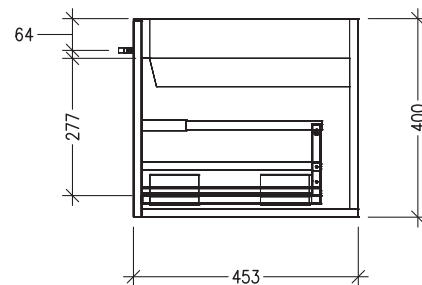

Note: All measurements shown are in millimetres. Sizes are nominal.

TOP VIEW

FRONT VIEW

SIDE VIEW

SPECIFICATION SHEET

Sahara 1200mm 2 Drawers Wall Vanity

Code: 10154

Features

- 2 Drawers Wall Hung
- Cabinet with Handle
- Centre Basin
- Dimensions: H400 x W1200 x D453
- Designed & Assembled in NZ

Technical Details

Note: All measurements shown are in millimetres. Sizes are nominal.

TOP VIEW

FRONT VIEW

SIDE VIEW

SPECIFICATION SHEET

Sahara 1200mm 2 Drawers Wall Vanity

Code: 10154

Features

- 2 Drawers Wall Hung
- Cabinet with Negative Timber Detail
- Centre Basin
- Dimensions: H400 x W1200 x D453
- Designed & Assembled in NZ

Technical Details

Note: All measurements shown are in millimetres. Sizes are nominal.