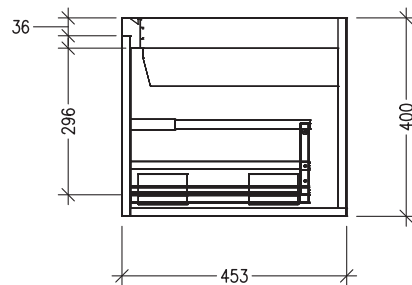

SPECIFICATION SHEET

Sahara 1200mm 2 Drawers Wall Vanity

Code: 10154

Features

- 2 Drawers Wall Hung
- Cabinet with Extrusion
- Centre Basin
- Dimensions: H400 x W1200 x D453
- Designed & Assembled in NZ

Technical Details

Note: All measurements shown are in millimetres. Sizes are nominal.

TOP VIEW

FRONT VIEW

SIDE VIEW

SPECIFICATION SHEET

Sahara 1200mm 2 Drawers Wall Vanity

Code: 10154

Features

- 2 Drawers Wall Hung
- Cabinet with Handle
- Centre Basin
- Dimensions: H400 x W1200 x D453
- Designed & Assembled in NZ

Technical Details

Note: All measurements shown are in millimetres. Sizes are nominal.

Technical Details

Note: All measurements shown are in millimetres. Sizes are nominal.