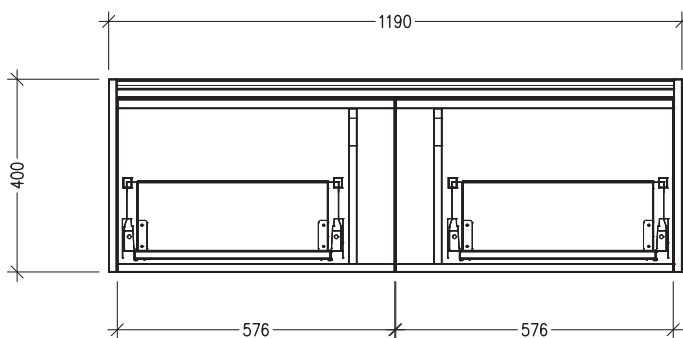

SPECIFICATION SHEET

Sahara 1200mm 2 Drawers Wall Vanity

Code: 10154

Features

- 2 Drawers Wall Hung
- Cabinet with Extrusion
- Centre Basin
- Dimensions: H400 x W1200 x D453
- Designed & Assembled in NZ

Technical Details

Note: All measurements shown are in millimetres. Sizes are nominal.

TOP VIEW

FRONT VIEW

SIDE VIEW

SPECIFICATION SHEET

Sahara 1200mm 2 Drawers Wall Vanity

Code: 10154

Features

- 2 Drawers Wall Hung
- Cabinet with Handle
- Centre Basin
- Dimensions: H400 x W1200 x D453
- Designed & Assembled in NZ

Technical Details

Note: All measurements shown are in millimetres. Sizes are nominal.

TOP VIEW

FRONT VIEW

SIDE VIEW

SPECIFICATION SHEET

Sahara 1200mm 2 Drawers Wall Vanity

Code: 10154

Features

- 2 Drawers Wall Hung
- Cabinet with Negative Timber Detail
- Centre Basin
- Dimensions: H400 x W1200 x D453
- Designed & Assembled in NZ