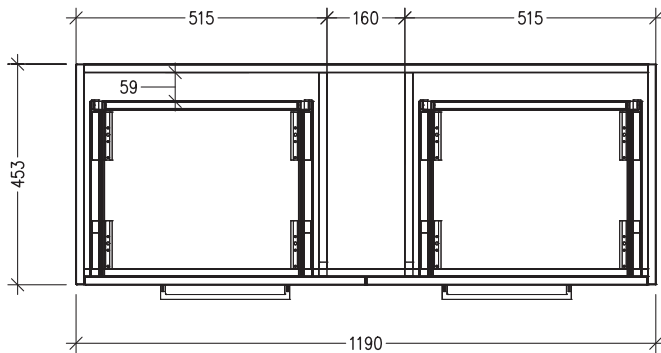

Note: All measurements shown are in millimetres. Sizes are nominal.

TOP VIEW

FRONT VIEW

SIDE VIEW

SPECIFICATION SHEET

Sahara 1200mm 2 Drawers Wall Vanity

Code: 10154

Features

- 2 Drawers Wall Hung
- Cabinet with Handle
- Centre Basin
- Dimensions: H400 x W1200 x D453
- Designed & Assembled in NZ

Technical Details

Note: All measurements shown are in millimetres. Sizes are nominal.

TOP VIEW

FRONT VIEW

SIDE VIEW

SPECIFICATION SHEET

Sahara 1200mm 2 Drawers Wall Vanity

Code: 10154

Features

- 2 Drawers Wall Hung
- Cabinet with Negative Timber Detail
- Centre Basin
- Dimensions: H400 x W1200 x D453
- Designed & Assembled in NZ

Technical Details

Note: All measurements shown are in millimetres. Sizes are nominal.