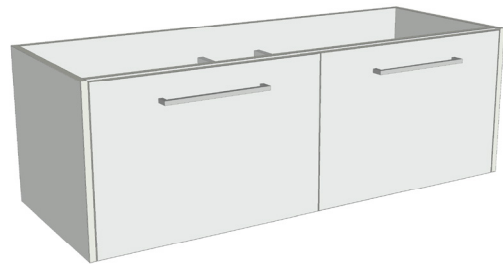

SPECIFICATION SHEET

Sahara 1200mm 2 Drawers Wall Vanity

Code: 10154

Features

- 2 Drawers Wall Hung
- Cabinet with Extrusion
- Centre Basin
- Dimensions: H400 x W1200 x D453
- Designed & Assembled in NZ

Technical Details

Note: All measurements shown are in millimetres. Sizes are nominal.

TOP VIEW

FRONT VIEW

SIDE VIEW

SPECIFICATION SHEET

Sahara 1200mm 2 Drawers Wall Vanity

Code: 10154

Features

- 2 Drawers Wall Hung
- Cabinet with Handle
- Centre Basin
- Dimensions: H400 x W1200 x D453
- Designed & Assembled in NZ

Technical Details

Note: All measurements shown are in millimetres. Sizes are nominal.

TOP VIEW

FRONT VIEW

SIDE VIEW

SPECIFICATION SHEET

Sahara 1200mm 2 Drawers Wall Vanity

Code: 10154

Features

- 2 Drawers Wall Hung
- Cabinet with Negative Timber Detail
- Centre Basin
- Dimensions: H400 x W1200 x D453
- Designed & Assembled in NZ