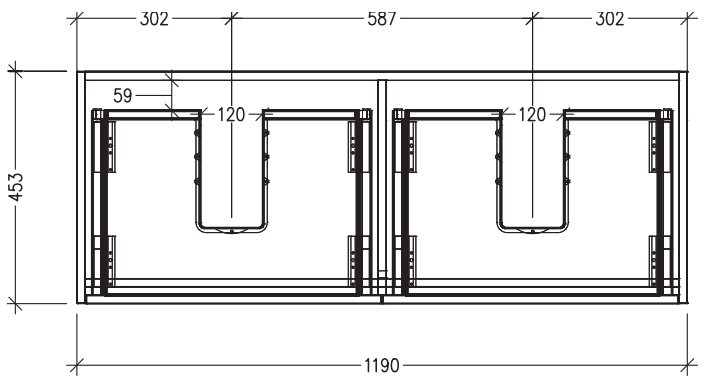

### Features

- 2 Drawers Wall Hung
- Double Basin
- Cabinet with Handle
- 50mm StoneCast Basin with Overflow
- Dimensions: H400 x W1200 x D453
- Designed & Assembled in NZ

### Technical Details

Note: All measurements shown are in millimetres. Sizes are nominal.

### Features

- 2 Drawers Wall Hung
- Double Basin
- Cabinet with Negative Timber Detail
- 50mm StoneCast Basin with Overflow
- Dimensions: H400 x W1200 x D453
- Designed & Assembled in NZ

### Technical Details

Note: All measurements shown are in millimetres. Sizes are nominal.

TOP VIEW

FRONT VIEW

SIDE VIEW