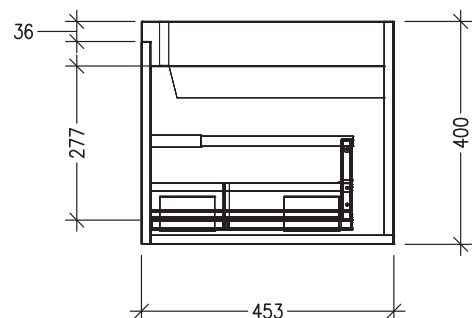

### Features

- 2 Drawers Wall Hung
- Double Basin
- Cabinet with Handle
- 50mm StoneCast Basin with Overflow
- Dimensions: H400 x W1200 x D453
- Designed & Assembled in NZ

### Technical Details

Note: All measurements shown are in millimetres. Sizes are nominal.

### Features

- 2 Drawers Wall Hung
- Double Basin
- Cabinet with Negative Timber Detail
- 50mm StoneCast Basin with Overflow
- Dimensions: H400 x W1200 x D453
- Designed & Assembled in NZ

### Technical Details

Note: All measurements shown are in millimetres. Sizes are nominal.

TOP VIEW

FRONT VIEW

SIDE VIEW