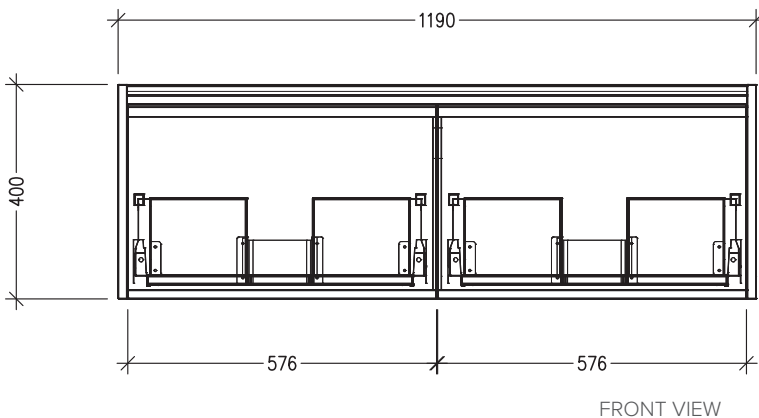

### Features

- 2 Drawers Wall Hung
- Double Basin
- Cabinet with Extrusion
- 50mm StoneCast Basin with Overflow
- Dimensions: H400 x W1200 x D453
- Designed & Assembled in NZ

### Technical Details

Note: All measurements shown are in millimetres. Sizes are nominal.

### Features

- 2 Drawers Wall Hung
- Double Basin
- Cabinet with Handle
- 50mm StoneCast Basin with Overflow
- Dimensions: H400 x W1200 x D453
- Designed & Assembled in NZ

### Technical Details

Note: All measurements shown are in millimetres. Sizes are nominal.

TOP VIEW

FRONT VIEW

SIDE VIEW