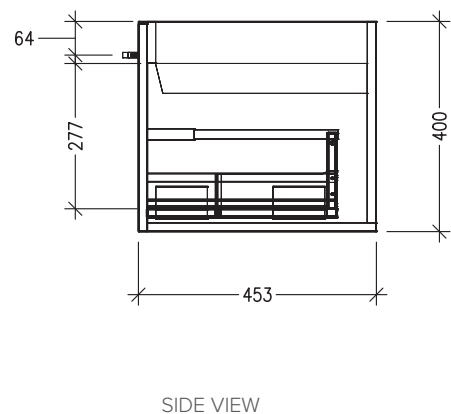

### Technical Details

Note: All measurements shown are in millimetres. Sizes are nominal.

### Features

- 2 Drawers Wall Hung
- Double Basin
- Cabinet with Handle
- 50mm StoneCast Basin with Overflow
- Dimensions: H400 x W1200 x D453
- Designed & Assembled in NZ

### Technical Details

Note: All measurements shown are in millimetres. Sizes are nominal.

TOP VIEW

FRONT VIEW

SIDE VIEW