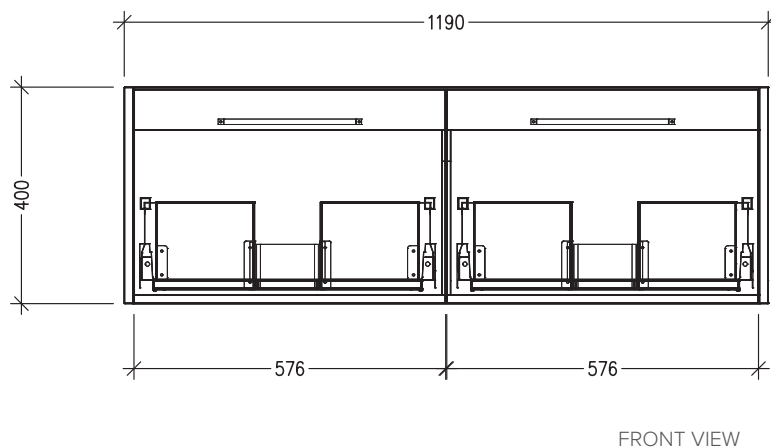

### Features

- 2 Drawers Wall Hung
- Double Basin
- Cabinet with Extrusion
- 50mm StoneCast Basin with Overflow
- Dimensions: H400 x W1200 x D453
- Designed & Assembled in NZ

### Features

- 2 Drawers Wall Hung
- Double Basin
- Cabinet with Handle
- 50mm StoneCast Basin with Overflow
- Dimensions: H400 x W1200 x D453
- Designed & Assembled in NZ

### Technical Details

Note: All measurements shown are in millimetres. Sizes are nominal.

### Technical Details

Note: All measurements shown are in millimetres. Sizes are nominal.

TOP VIEW

FRONT VIEW

SIDE VIEW