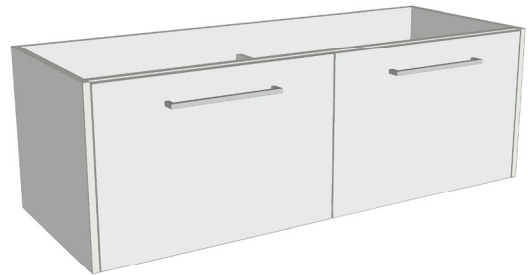

Technical Details

Note: All measurements shown are in millimetres. Sizes are nominal.