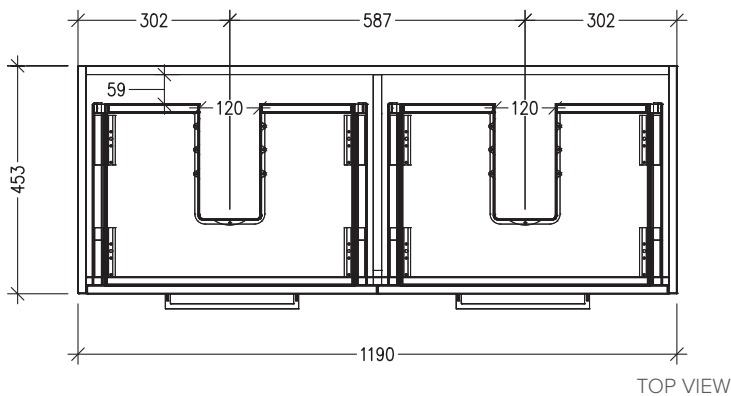

### Features

- 2 Drawers Wall Hung
- Double Basin
- Cabinet with Extrusion
- 50mm StoneCast Basin with Overflow
- Dimensions: H400 x W1200 x D453
- Designed & Assembled in NZ

### Features

- 2 Drawers Wall Hung
- Double Basin
- Cabinet with Handle
- 50mm StoneCast Basin with Overflow
- Dimensions: H400 x W1200 x D453
- Designed & Assembled in NZ

### Technical Details

Note: All measurements shown are in millimetres. Sizes are nominal.

### Technical Details

Note: All measurements shown are in millimetres. Sizes are nominal.

TOP VIEW

FRONT VIEW

SIDE VIEW