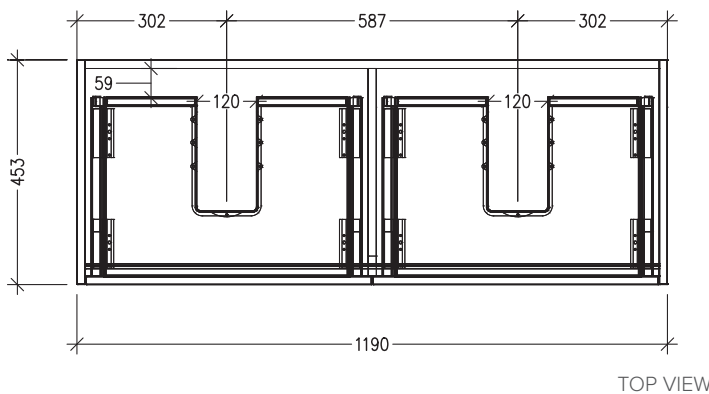

### Features

- 2 Drawers Wall Hung
- Double Basin
- Cabinet with Extrusion
- 50mm StoneCast Basin with Overflow
- Dimensions: H400 x W1200 x D453
- Designed & Assembled in NZ

### Technical Details

Note: All measurements shown are in millimetres. Sizes are nominal.

### Features

- 2 Drawers Wall Hung
- Double Basin
- Cabinet with Handle
- 50mm StoneCast Basin with Overflow
- Dimensions: H400 x W1200 x D453
- Designed & Assembled in NZ

### Technical Details

Note: All measurements shown are in millimetres. Sizes are nominal.

TOP VIEW

FRONT VIEW

SIDE VIEW