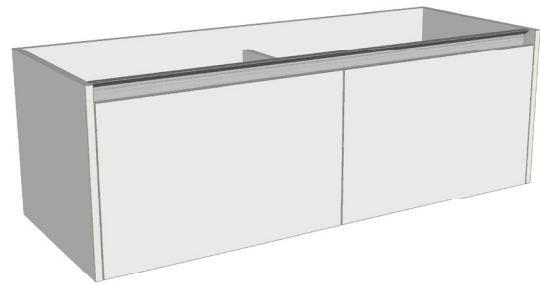

Technical Details

Note: All measurements shown are in millimetres. Sizes are nominal.