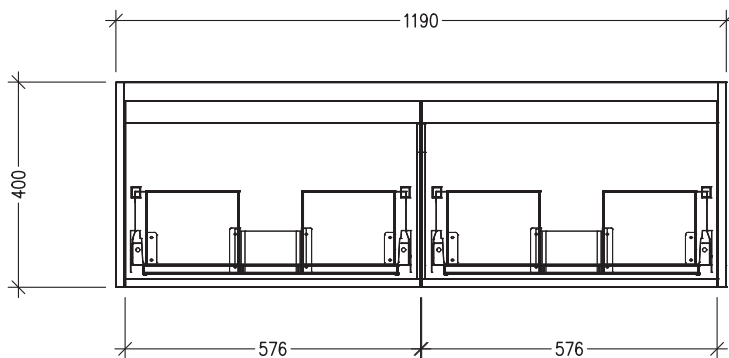

### Features

- 2 Drawers Wall Hung
- Double Basin
- Cabinet with Handle
- 50mm StoneCast Basin with Overflow
- Dimensions: H400 x W1200 x D453
- Designed & Assembled in NZ

### Technical Details

Note: All measurements shown are in millimetres. Sizes are nominal.

### Features

- 2 Drawers Wall Hung
- Double Basin
- Cabinet with Negative Timber Detail
- 50mm StoneCast Basin with Overflow
- Dimensions: H400 x W1200 x D453
- Designed & Assembled in NZ

### Technical Details

Note: All measurements shown are in millimetres. Sizes are nominal.

TOP VIEW

FRONT VIEW

SIDE VIEW