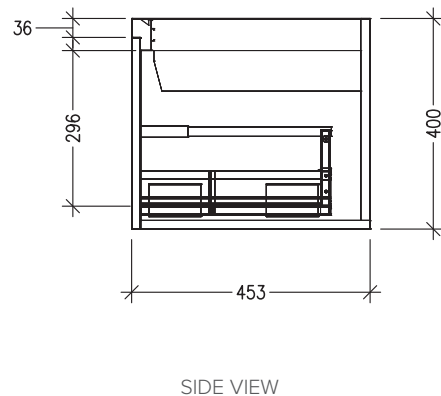

### Features

- 2 Drawers Wall Hung
- Double Basin
- Cabinet with Extrusion
- 50mm StoneCast Basin with Overflow
- Dimensions: H400 x W1200 x D453
- Designed & Assembled in NZ

### Technical Details

Note: All measurements shown are in millimetres. Sizes are nominal.

### Features

- 2 Drawers Wall Hung
- Double Basin
- Cabinet with Handle
- 50mm StoneCast Basin with Overflow
- Dimensions: H400 x W1200 x D453
- Designed & Assembled in NZ

### Technical Details

Note: All measurements shown are in millimetres. Sizes are nominal.

TOP VIEW

FRONT VIEW

SIDE VIEW