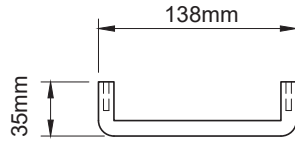

SPECIFICATION SHEET

Roma Handles

Roma Handle Length 106mm

Hole-to-Hole 96mm

Roma Handle Length 138mm

Hole-to-Hole 128mm

Roma Handle Length 266mm

Hole-to-Hole 256mm

Roma Handle Length 330mm

Hole-to-Hole 320mm

Roma Handle Length 490mm

Hole-to-Hole 480mm

Roma Handle Length 618mm

Hole-to-Hole 608mm