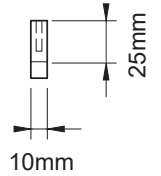

SPECIFICATION SHEET

Roma Handles

Roma Handle Length 106mm

Hole-to-Hole 96mm

Roma Handle Length 138mm

Hole-to-Hole 128mm

Roma Handle Length 266mm

Hole-to-Hole 256mm

Roma Handle Length 330mm

Hole-to-Hole 320mm

Roma Handle Length 490mm

Hole-to-Hole 480mm

Roma Handle Length 618mm

Hole-to-Hole 608mm