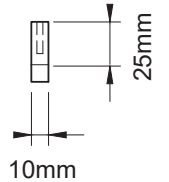

SPECIFICATION SHEET

Roma Handles

Roma Handle Length 106mm

Hole-to-Hole 96mm

Roma Handle Length 138mm

Hole-to-Hole 128mm

Roma Handle Length 266mm

Hole-to-Hole 256mm

Roma Handle Length 330mm

Hole-to-Hole 320mm

Roma Handle Length 490mm

Hole-to-Hole 480mm

Roma Handle Length 618mm

Hole-to-Hole 608mm