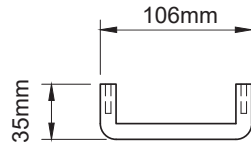

SPECIFICATION SHEET

Roma Handles

Roma Handle Length 106mm

Hole-to-Hole 96mm

Roma Handle Length 138mm

Hole-to-Hole 128mm

Roma Handle Length 266mm

Hole-to-Hole 256mm

Roma Handle Length 330mm

Hole-to-Hole 320mm

Roma Handle Length 490mm

Hole-to-Hole 480mm

Roma Handle Length 618mm

Hole-to-Hole 608mm