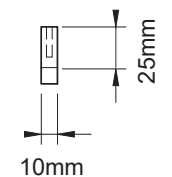

SPECIFICATION SHEET

Roma Handles

Roma Handle Length 106mm

Hole-to-Hole 96mm

Roma Handle Length 138mm

Hole-to-Hole 128mm

Roma Handle Length 266mm

Hole-to-Hole 256mm

Roma Handle Length 330mm

Hole-to-Hole 320mm

Roma Handle Length 490mm

Hole-to-Hole 480mm

Roma Handle Length 618mm

Hole-to-Hole 608mm