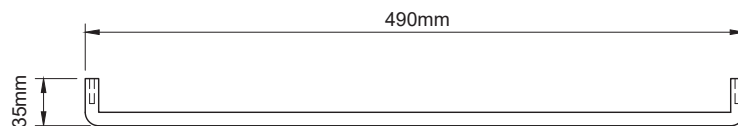

SPECIFICATION SHEET

Roma Handles

Roma Handle Length 106mm

Hole-to-Hole 96mm

Roma Handle Length 138mm

Hole-to-Hole 128mm

Roma Handle Length 266mm

Hole-to-Hole 256mm

Roma Handle Length 330mm

Hole-to-Hole 320mm

Roma Handle Length 490mm

Hole-to-Hole 480mm

Roma Handle Length 618mm

Hole-to-Hole 608mm