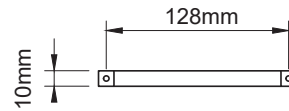

SPECIFICATION SHEET

Roma Handles

Roma Handle Length 106mm

Hole-to-Hole 96mm

Roma Handle Length 138mm

Hole-to-Hole 128mm

Roma Handle Length 266mm

Hole-to-Hole 256mm

Roma Handle Length 330mm

Hole-to-Hole 320mm

Roma Handle Length 490mm

Hole-to-Hole 480mm

Roma Handle Length 618mm

Hole-to-Hole 608mm