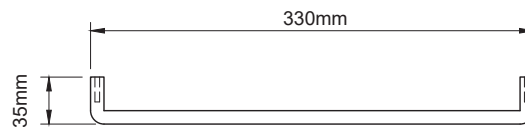

SPECIFICATION SHEET

Roma Handles

Roma Handle Length 106mm

Hole-to-Hole 96mm

Roma Handle Length 138mm

Hole-to-Hole 128mm

Roma Handle Length 266mm

Hole-to-Hole 256mm

Roma Handle Length 330mm

Hole-to-Hole 320mm

Roma Handle Length 490mm

Hole-to-Hole 480mm

Roma Handle Length 618mm

Hole-to-Hole 608mm