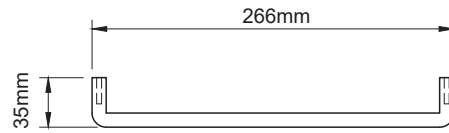

SPECIFICATION SHEET

Roma Handles

Roma Handle Length 106mm

Hole-to-Hole 96mm

Roma Handle Length 138mm

Hole-to-Hole 128mm

Roma Handle Length 266mm

Hole-to-Hole 256mm

Roma Handle Length 330mm

Hole-to-Hole 320mm

Roma Handle Length 490mm

Hole-to-Hole 480mm

Roma Handle Length 618mm

Hole-to-Hole 608mm