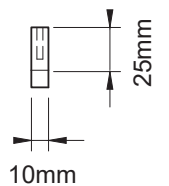

SPECIFICATION SHEET

Roma Handles

Roma Handle Length 106mm

Hole-to-Hole 96mm

Roma Handle Length 138mm

Hole-to-Hole 128mm

Roma Handle Length 266mm

Hole-to-Hole 256mm

Roma Handle Length 330mm

Hole-to-Hole 320mm

Roma Handle Length 490mm

Hole-to-Hole 480mm

Roma Handle Length 618mm

Hole-to-Hole 608mm