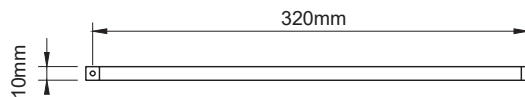

SPECIFICATION SHEET

Roma Handles

Roma Handle Length 106mm

Hole-to-Hole 96mm

Roma Handle Length 138mm

Hole-to-Hole 128mm

Roma Handle Length 266mm

Hole-to-Hole 256mm

Roma Handle Length 330mm

Hole-to-Hole 320mm

Roma Handle Length 490mm

Hole-to-Hole 480mm

Roma Handle Length 618mm

Hole-to-Hole 608mm