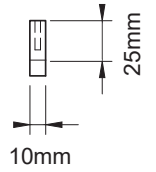

SPECIFICATION SHEET

Roma Handles

Roma Handle Length 106mm

Hole-to-Hole 96mm

Roma Handle Length 138mm

Hole-to-Hole 128mm

Roma Handle Length 266mm

Hole-to-Hole 256mm

Roma Handle Length 330mm

Hole-to-Hole 320mm

Roma Handle Length 490mm

Hole-to-Hole 480mm

Roma Handle Length 618mm

Hole-to-Hole 608mm