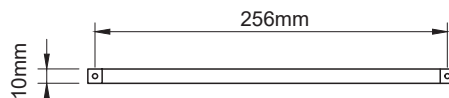

SPECIFICATION SHEET

Roma Handles

Roma Handle Length 106mm

Hole-to-Hole 96mm

Roma Handle Length 138mm

Hole-to-Hole 128mm

Roma Handle Length 266mm

Hole-to-Hole 256mm

Roma Handle Length 330mm

Hole-to-Hole 320mm

Roma Handle Length 490mm

Hole-to-Hole 480mm

Roma Handle Length 618mm

Hole-to-Hole 608mm