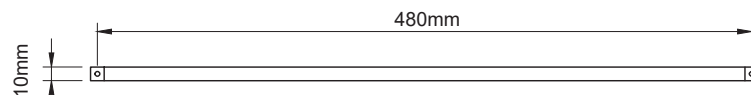

SPECIFICATION SHEET

Roma Handles

Roma Handle Length 106mm

Hole-to-Hole 96mm

Roma Handle Length 138mm

Hole-to-Hole 128mm

Roma Handle Length 266mm

Hole-to-Hole 256mm

Roma Handle Length 330mm

Hole-to-Hole 320mm

Roma Handle Length 490mm

Hole-to-Hole 480mm

Roma Handle Length 618mm

Hole-to-Hole 608mm