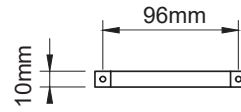

SPECIFICATION SHEET

Roma Handles

Roma Handle Length 106mm

Hole-to-Hole 96mm

Roma Handle Length 138mm

Hole-to-Hole 128mm

Roma Handle Length 266mm

Hole-to-Hole 256mm

Roma Handle Length 330mm

Hole-to-Hole 320mm

Roma Handle Length 490mm

Hole-to-Hole 480mm

Roma Handle Length 618mm

Hole-to-Hole 608mm