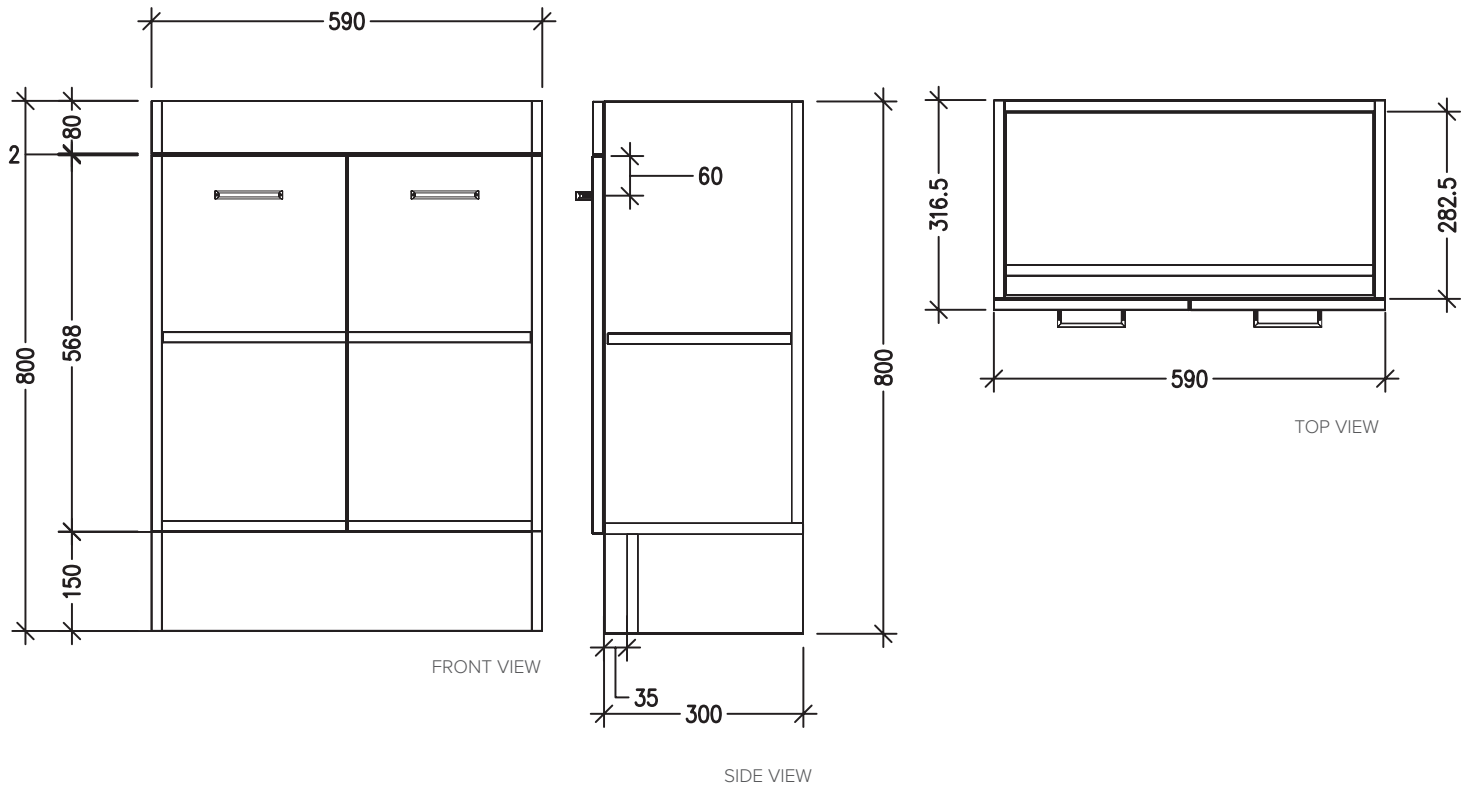

SPECIFICATION SHEET

Rakaia 600mm 2 Door Floor Vanity

Code: 3700

Features

- Floorstanding
- 2 Doors
- Laminate Woodgrain & Solid Colours on MR Board
- Dimensions:
H880 x W600 x D320 (80mm Basin)
H850 x W600 x D320 (50mm Basin)

Technical Details

Note: All measurements shown are in millimetres. Sizes are nominal.

SPECIFICATION SHEET

Rakaia 600 Basin

Stonecast Basin 80mm (Limited Stock)

W600 x D320 x H80