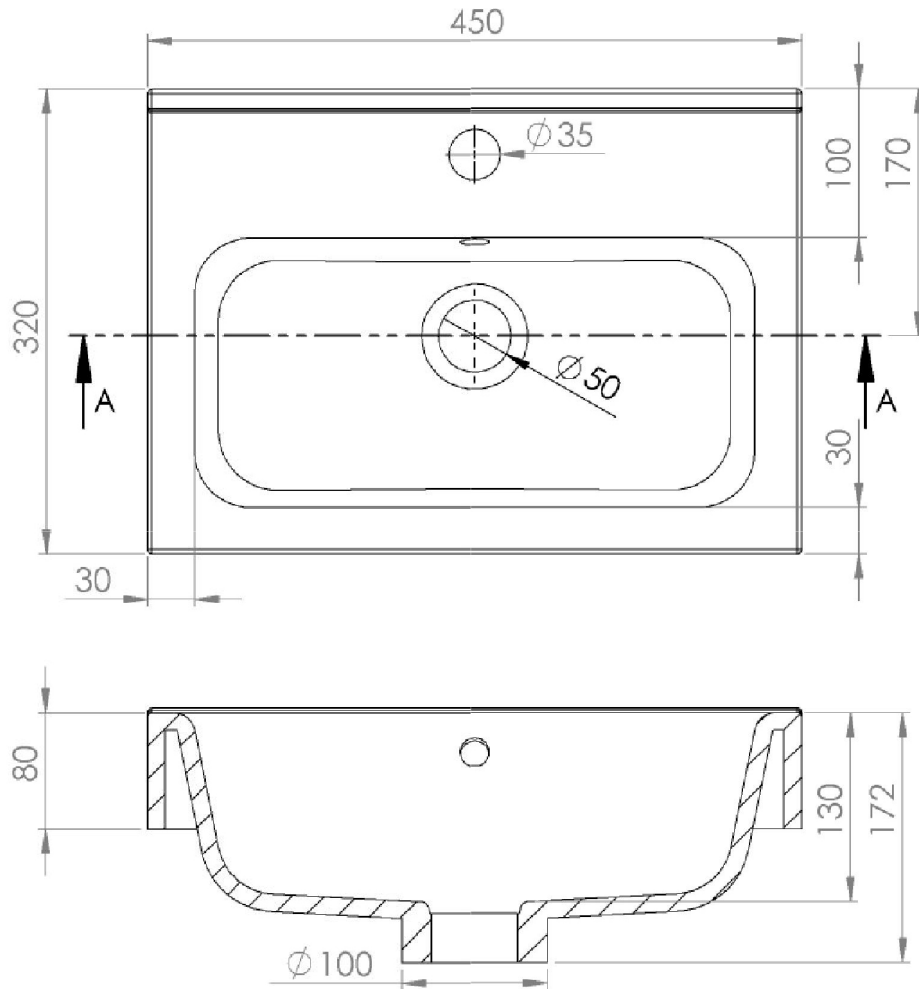

SPECIFICATION SHEET

Rakaia 450mm 2 Door Floor Vanity

Code: 3715

Features

- Floorstanding
- 2 Doors
- Laminate Woodgrain & Solid Colours on MR Board
- Dimensions:
H880 x W450 x D320 (80mm Basin)
H850 x W450 x D320 (50mm Basin)

Technical Details

Note: All measurements shown are in millimetres. Sizes are nominal.

SPECIFICATION SHEET

Rakaia 450 Basin

Stonecast Basin 80mm (Limited Stock)
W450 x D320 x H80

SPECIFICATION SHEET

Rakaia 450 Basin

Stonecast Basin 50mm

W450 x D320 x H50