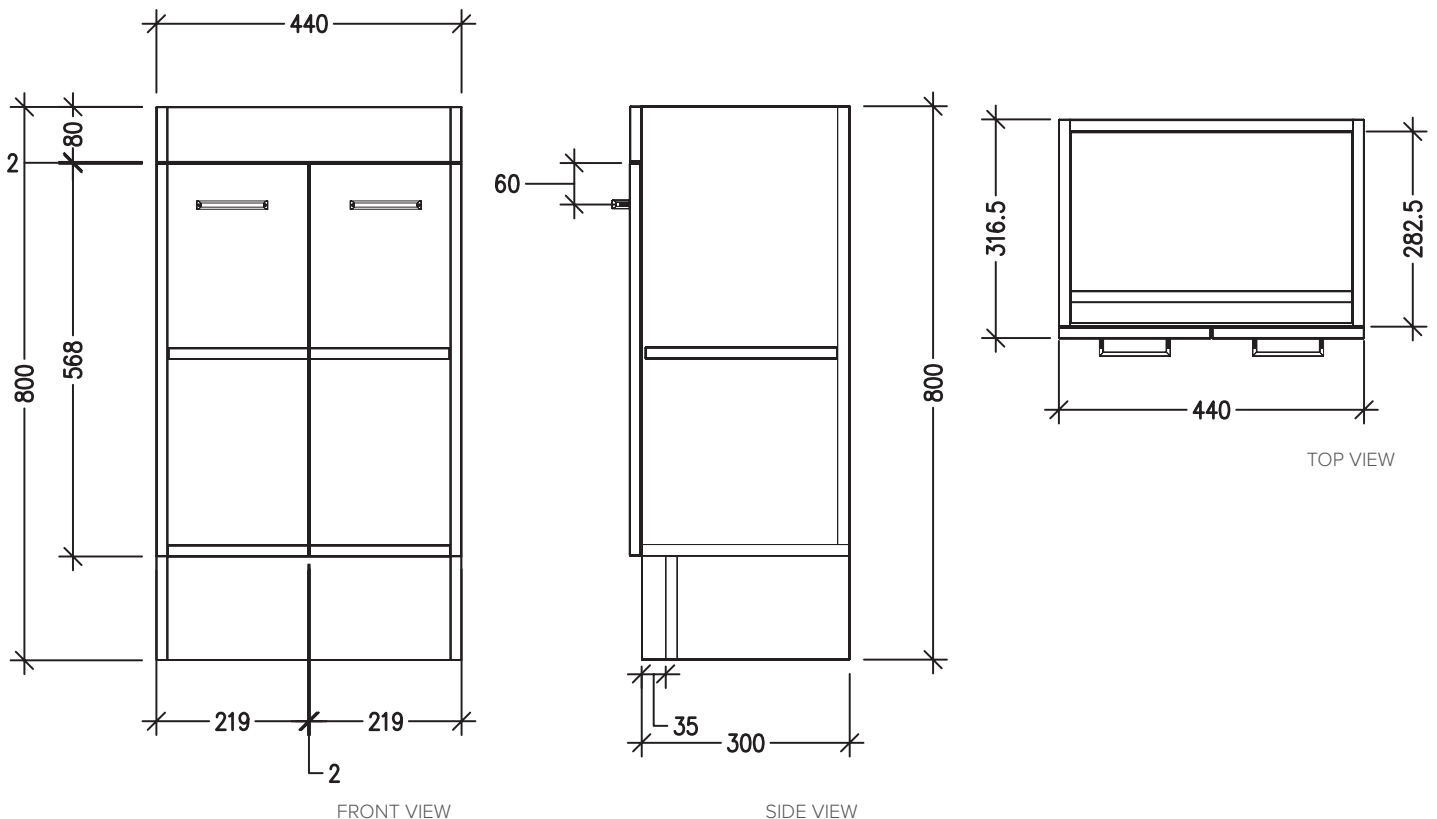

SPECIFICATION SHEET

Rakaia 450mm 2 Door Floor Vanity

Code: 3715

Features

- Floorstanding
- 2 Doors
- Laminate Woodgrain & Solid Colours on MR Board
- Dimensions:
H880 x W450 x D320 (80mm Basin)
H850 x W450 x D320 (50mm Basin)

Technical Details

Note: All measurements shown are in millimetres. Sizes are nominal.

SPECIFICATION SHEET

Rakaia 450 Basin

Stonecast Basin 80mm (Limited Stock)
W450 x D320 x H80

SPECIFICATION SHEET

Rakaia 450 Basin

Stonecast Basin 50mm

W450 x D320 x H50