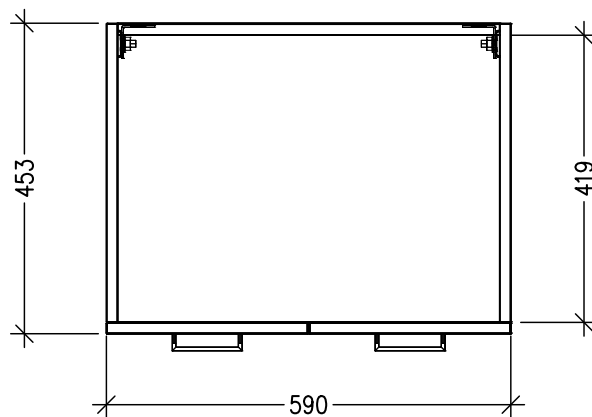

SPECIFICATION SHEET

Qube 600mm 2 Door Wall Vanity

Newtech Code: 3558

Features

- Wall Hung
- 2 Doors
- Single Basin
- Laminate Woodgrain & Solid Colours on MR Boards
- Dimensions: H420 x W600 x D465

Technical Details

Note: All measurements shown are in millimetres. Sizes are nominal.

TOP VIEW

FRONT VIEW

SIDE VIEW