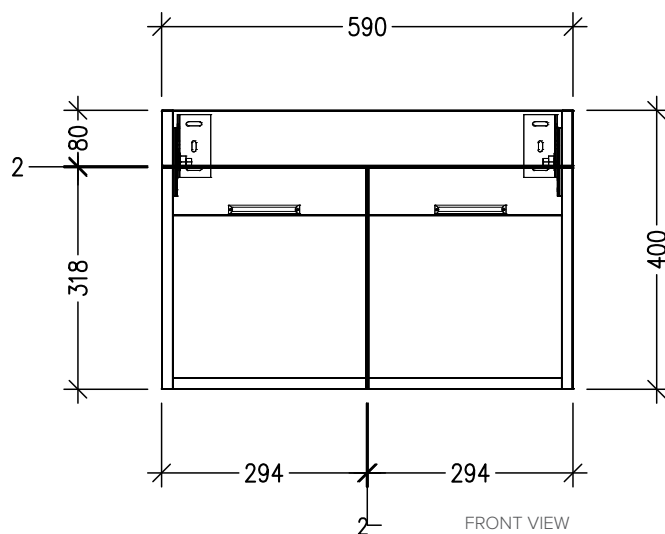

SPECIFICATION SHEET

Qube 600mm 2 Door Wall Vanity

Newtech Code: 3558

Features

- Wall Hung
- 2 Doors
- Single Basin
- Laminate Woodgrain & Solid Colours on MR Boards
- Dimensions: H420 x W600 x D465

Technical Details

Note: All measurements shown are in millimetres. Sizes are nominal.

TOP VIEW

FRONT VIEW

SIDE VIEW