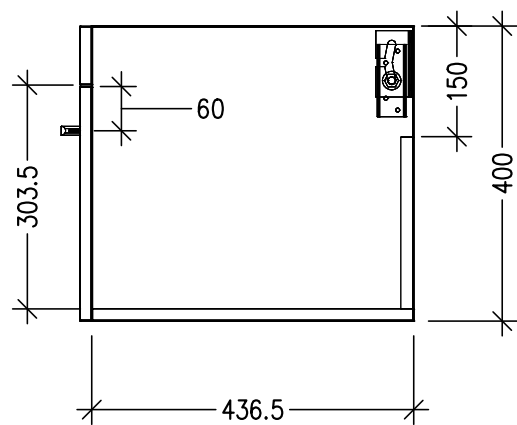

SPECIFICATION SHEET

Qube 600mm 2 Door Wall Vanity

Newtech Code: 3558

Features

- Wall Hung
- 2 Doors
- Single Basin
- Laminate Woodgrain & Solid Colours on MR Boards
- Dimensions: H420 x W600 x D465

Technical Details

Note: All measurements shown are in millimetres. Sizes are nominal.

TOP VIEW

FRONT VIEW

SIDE VIEW