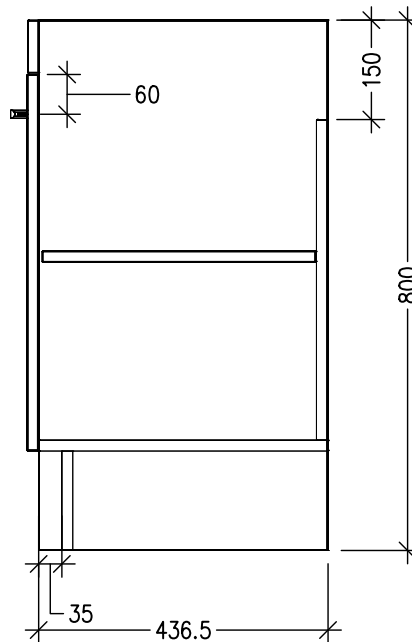

### Features

- Floorstanding
- 2 Doors
- Single Basin
- Laminate Woodgrain & Solid Colours on MR Boards
- Dimensions: H820 x W600 x D465

### Technical Details

Note: All measurements shown are in millimetres. Sizes are nominal.

FRONT VIEW

SIDE VIEW

TOP VIEW