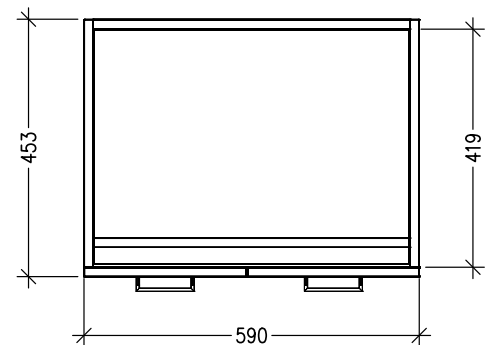

### Features

- Floorstanding
- 2 Doors
- Single Basin
- Laminate Woodgrain & Solid Colours on MR Boards
- Dimensions: H820 x W600 x D465

### Technical Details

Note: All measurements shown are in millimetres. Sizes are nominal.

FRONT VIEW

SIDE VIEW

TOP VIEW