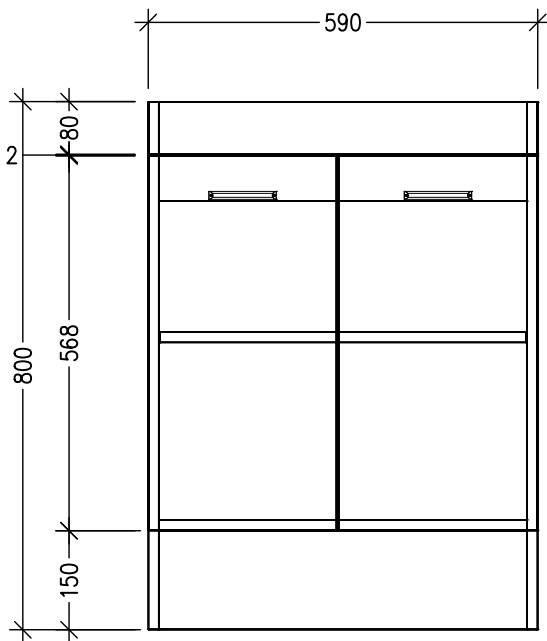

## Qube 600mm 2 Door Floor Vanity

Newtech Code: 3555

### Features

- Floorstanding
- 2 Doors
- Single Basin
- Laminate Woodgrain & Solid Colours on MR Boards
- Dimensions: H820 x W600 x D465

### Technical Details

Note: All measurements shown are in millimetres. Sizes are nominal.

FRONT VIEW

SIDE VIEW

TOP VIEW