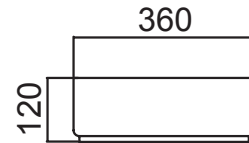

### Quarto Round 400

Vitreous China

White: 7350

Matte Black: 7350B

W400 x H125

### Quarto Round 360

Vitreous China

White: 7332

Black: 7332B

W360 x H120