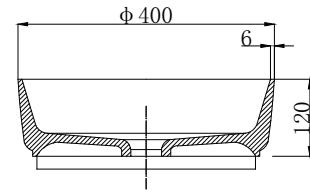

## Vessel Basin Options

### Quarto Round 400

Vitreous China

White: 7350

Matte Black: 7350B

W400 x H125