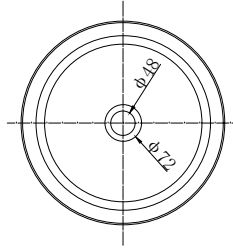

## Vessel Basin Options

### Quarto Round 400

Vitreous China

White: 7350

Matte Black: 7350B

W400 x H125