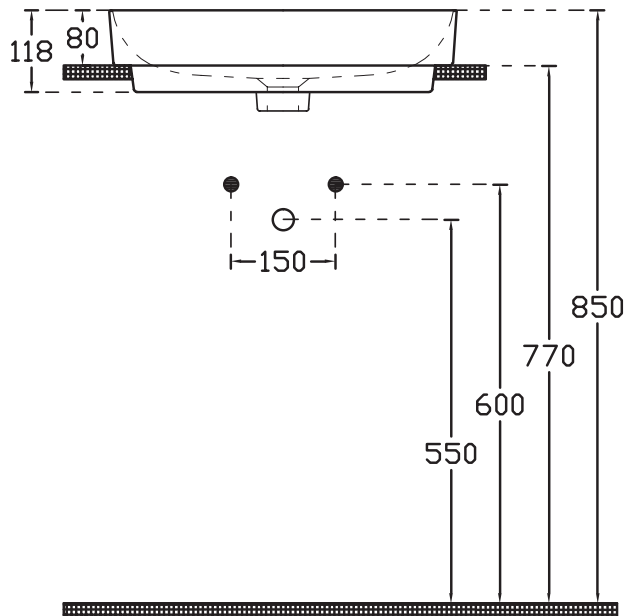

# SPECIFICATION SHEET

## Quarto Recessed Rectangular Basin

Vitreous China  
7326

W380 x L500 x H80

*Note: Not available with a Quartz Slab Top*