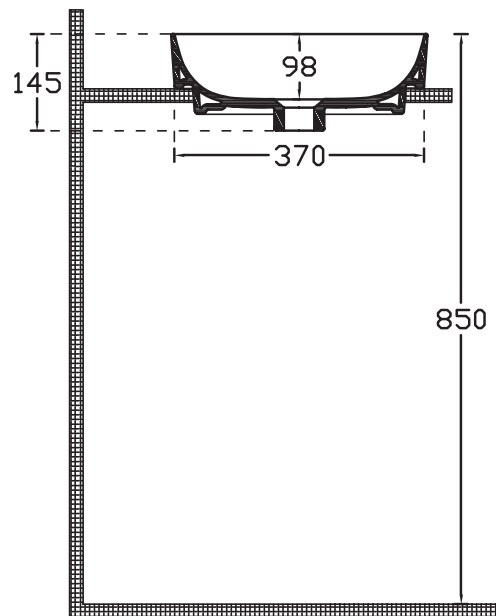

# SPECIFICATION SHEET

## Quarto Recessed Rectangular Basin

Vitreous China  
7326

W380 x L500 x H80

*Note: Not available with a Quartz Slab Top*