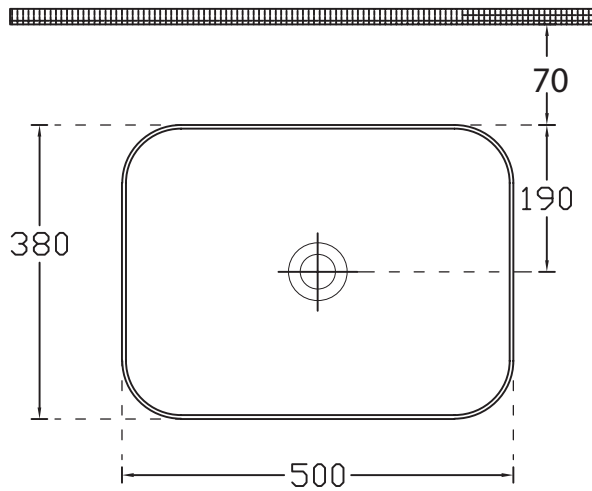

# SPECIFICATION SHEET

## Quarto Recessed Rectangular Basin

Vitreous China  
7326

W380 x L500 x H80

*Note: Not available with a Quartz Slab Top*