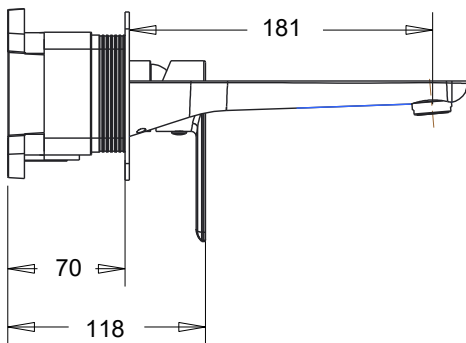

## Quadro Wall Mounted Basin Mixer and Spout

Code: QT7104

### Product Details

- Available in 5 different colours:
  - Chrome (Electroplated)
  - Brushed Nickel (PVD)
  - Black (Electroplated)
  - Gunmetal (Electroplated)
  - Brushed Brass (PVD)
- 304 Stainless Steel Valve Body and Zinc Alloy Handle
- Lead-Free Stainless Steel Tapware (Materials comply with AS/NZS 4020:2018 for products in contact with drinking water)
- Minimum Pressure = 150kpa
- Maximum Operating Pressure = 500kPa (As per NZ Building code AS/NZS 3500.01)
- Maximum Operating temperature = 65 Degrees
- Wels Rating = 5 Star / 6 Litres
- Neoperl Aerator
- 35mm Kerox Cartridge
- Supplied with ABS Leak Control Box for Easy Installation
- Watermark certified
- Mains Pressure Only

### Technical Details

Note: All measurements shown are in millimetres. Sizes are nominal.

MIXER WITH FACEPLATE & HANDLE  
SIDE VIEW

MIXER WITH FACEPLATE & HANDLE  
FRONT VIEW