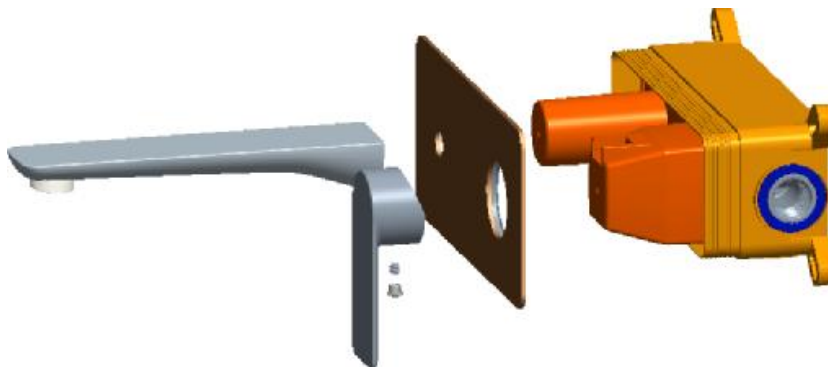

SPECIFICATION SHEET

ABS LEAK CONTROL BOX

Technical Details

MIXER LEAK CONTROL BOX
SIDE VIEW