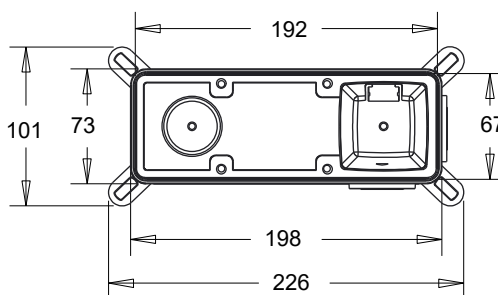

MIXER LEAK CONTROL BOX
FRONT VIEW