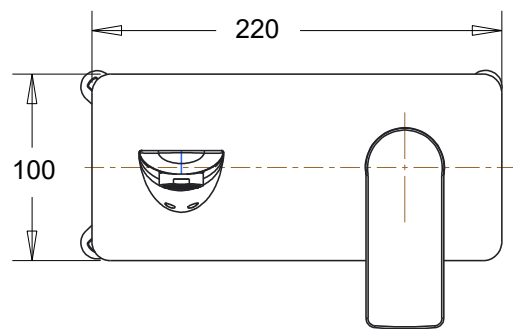

### Product Details

- Available in 5 different colours:
  - Chrome (Electroplated)
  - Brushed Nickel (PVD)
  - Black (Electroplated)
  - Gunmetal (Electroplated)
  - Brushed Brass (PVD)
- 304 Stainless Steel Valve Body and Zinc Alloy Handle
- Lead-Free Stainless Steel Tapware (Materials comply with AS/NZS 4020:2018 for products in contact with drinking water)
- Minimum Pressure = 150kpa
- Maximum Operating Pressure = 500kPa (As per NZ Building code AS/NZS 3500.01)
- Maximum Operating temperature = 65 Degrees
- Wels Rating = 5 Star / 6 Litres
- Neoperl Aerator
- 35mm Kerox Cartridge
- Supplied with ABS Leak Control Box for Easy Installation
- Watermark certified
- Mains Pressure Only

### Technical Details

Note: All measurements shown are in millimetres. Sizes are nominal.

MIXER WITH FACEPLATE & HANDLE  
SIDE VIEW

MIXER WITH FACEPLATE & HANDLE  
FRONT VIEW