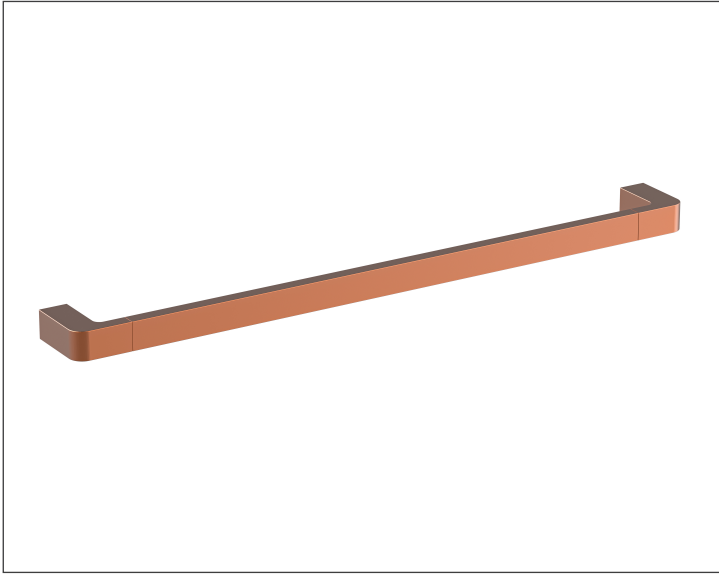

SPECIFICATION SHEET

Quadro Towel Rail Bar

Features

- Colours: Chrome, Matte Black, Brushed Nickel, Gunmetal, Brushed Brass, Brushed Copper and Matte White
- Dimensions: H30 x W470 x D50

Colour Options with Code

Technical Details

Note: All measurements shown are in millimetres. Sizes are nominal.