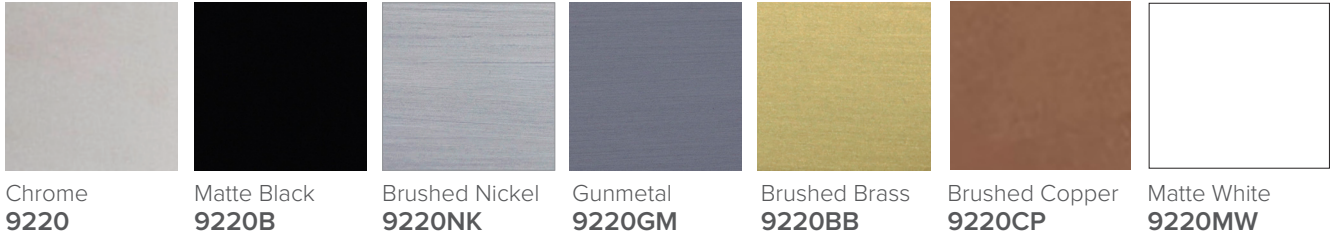

SPECIFICATION SHEET

Quadro Towel Rail Bar

Features

- Colours: Chrome, Matte Black, Brushed Nickel, Gunmetal, Brushed Brass, Brushed Copper and Matte White
- Dimensions: H30 x W470 x D50

Colour Options with Code