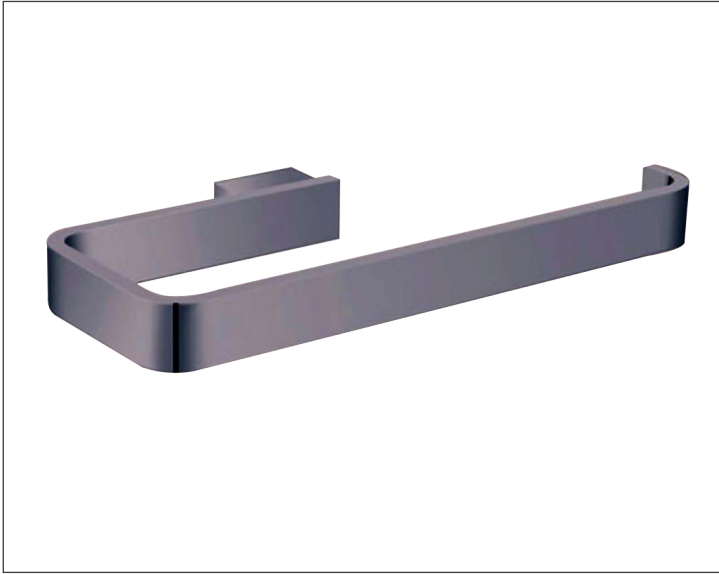

SPECIFICATION SHEET

Quadro Towel Hook Holder

Features

- Colours: Chrome, Matte Black, Brushed Nickel, Gunmetal, Brushed Brass, Brushed Copper and Matte White
- Dimensions: H20 x W205 x D91

Colour Options with Code

Chrome
9223

Matte Black
9223B

Brushed Nickel
9223NK

Gunmetal
9223GM

Brushed Brass
9223BB

Brushed Copper
9223CP

Matte White
9223MW

Technical Details