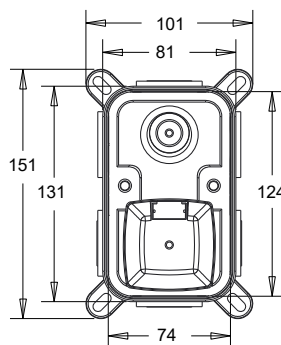

### Technical Details

Note: All measurements shown are in millimetres. Sizes are nominal.

SHOWER MIXER WITH FACEPLATE & HANDLE  
SIDE VIEW

SHOWER MIXER WITH FACEPLATE & HANDLE  
FRONT VIEW

### Technical Details

SHOWER MIXER LEAK CONTROL BOX  
SIDE VIEW

SHOWER MIXER LEAK CONTROL BOX  
FRONT VIEW