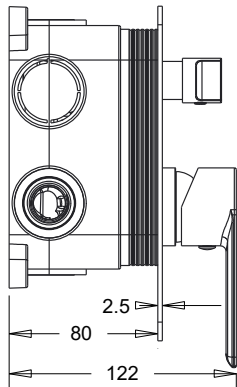

### Product Details

- Available in 5 different colours:
  - Chrome (Electroplated)
  - Brushed Nickel (PVD)
  - Black (Electroplated)
  - Gunmetal (Electroplated)
  - Brushed Brass (PVD)
- 304 Stainless Steel Valve Body and Zinc Alloy Handle
- Lead-Free Stainless Steel Tapware (Materials comply with AS/NZS 4020:2018 for products in contact with drinking water)
- Minimum Pressure = 150kpa
- Maximum Operating Pressure = 500kPa (As per NZ Building code AS/NZS 3500.01)
- Maximum Operating temperature = 65 Degrees
- 35mm Kerox Cartridge
- Supplied with ABS Leak Control Box for Easy Installation
- Watermark certified
- Mains Pressure Only

### Technical Details

Note: All measurements shown are in millimetres. Sizes are nominal.

SHOWER MIXER WITH FACEPLATE & HANDLE  
SIDE VIEW

SHOWER MIXER WITH FACEPLATE & HANDLE  
FRONT VIEW

### Technical Details

SHOWER MIXER LEAK CONTROL BOX  
SIDE VIEW

SHOWER MIXER LEAK CONTROL BOX  
FRONT VIEW