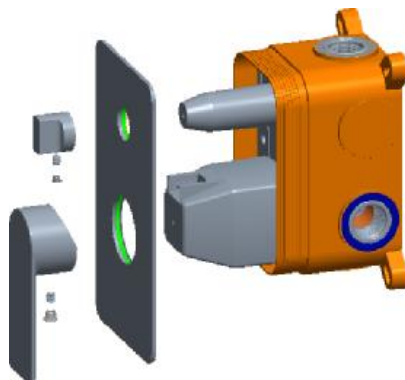

SPECIFICATION SHEET

Quadro Shower Mixer with Diverter

Technical Details

SHOWER MIXER LEAK CONTROL BOX
SIDE VIEW