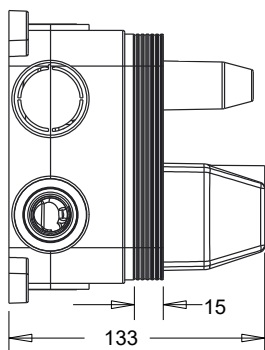

### Technical Details

Note: All measurements shown are in millimetres. Sizes are nominal.

SHOWER MIXER WITH FACEPLATE & HANDLE  
SIDE VIEW

SHOWER MIXER WITH FACEPLATE & HANDLE  
FRONT VIEW

### Technical Details

SHOWER MIXER LEAK CONTROL BOX  
SIDE VIEW

SHOWER MIXER LEAK CONTROL BOX  
FRONT VIEW