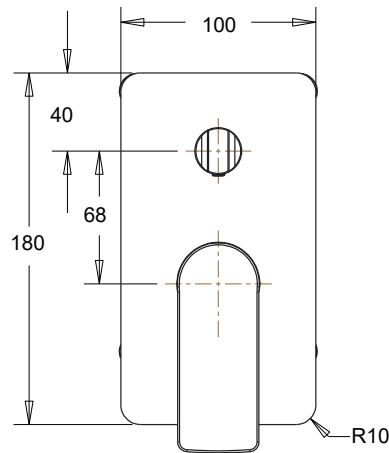

### Product Details

- Available in 5 different colours:
  - Chrome (Electroplated)
  - Brushed Nickel (PVD)
  - Black (Electroplated)
  - Gunmetal (Electroplated)
  - Brushed Brass (PVD)
- 304 Stainless Steel Valve Body and Zinc Alloy Handle
- Lead-Free Stainless Steel Tapware (Materials comply with AS/NZS 4020:2018 for products in contact with drinking water)
- Minimum Pressure = 150kpa
- Maximum Operating Pressure = 500kPa (As per NZ Building code AS/NZS 3500.01)
- Maximum Operating temperature = 65 Degrees
- 35mm Kerox Cartridge
- Supplied with ABS Leak Control Box for Easy Installation
- Watermark certified
- Mains Pressure Only

### Technical Details

Note: All measurements shown are in millimetres. Sizes are nominal.

SHOWER MIXER WITH FACEPLATE & HANDLE  
SIDE VIEW

SHOWER MIXER WITH FACEPLATE & HANDLE  
FRONT VIEW