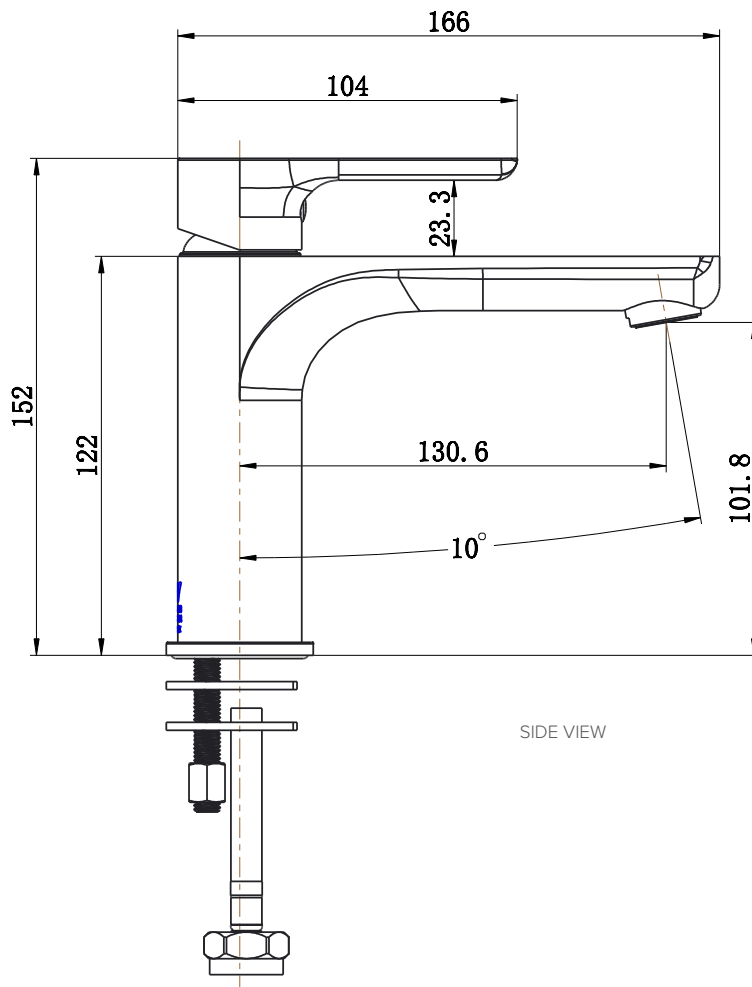

SPECIFICATION SHEET

Quadro Basin Mixer

Code: QT7100

Product Details

- Available in 5 different colours:
 - Chrome (Electroplated)
 - Brushed Nickel (PVD)
 - Black (Electroplated)
 - Gunmetal (Electroplated)
 - Brushed Brass (PVD)
- Material: Low Lead DR Brass Faucet Body and Zinc Alloy Handle
- Low-lead Brass Tapware (Manufactured using materials containing $\leq 0.25\%$ lead, in accordance with Watermark and NZ Building Code clause G12/AS1)
- Minimum Pressure = 150kpa
- Maximum Operating Pressure = 500kPa (As per NZ Building code AS/NZS 3500.01)
- Maximum Operating temperature = 65 Degrees
- Wels Rating = 5 Star / 6 Litres per minute
- Neoperl Aerator
- 25mm Kerox Cartridge
- Fixed Spout
- Spout Reach = 166mm

Technical Details

Note: All measurements shown are in millimetres. Sizes are nominal.

SIDE VIEW

FRONT VIEW