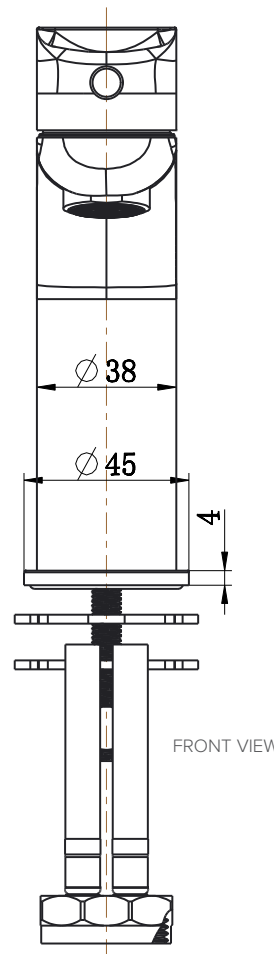

SPECIFICATION SHEET

Quadro Basin Mixer

Code: QT7100

Product Details

- Available in 5 different colours:
 - Chrome (Electroplated)
 - Brushed Nickel (PVD)
 - Black (Electroplated)
 - Gunmetal (Electroplated)
 - Brushed Brass (PVD)
- Material: Low Lead DR Brass Faucet Body and Zinc Alloy Handle
- Low-lead Brass Tapware (Manufactured using materials containing $\leq 0.25\%$ lead, in accordance with Watermark and NZ Building Code clause G12/AS1)
- Minimum Pressure = 150kpa
- Maximum Operating Pressure = 500kPa (As per NZ Building code AS/NZS 3500.01)
- Maximum Operating temperature = 65 Degrees
- Wels Rating = 5 Star / 6 Litres per minute
- Neoperl Aerator
- 25mm Kerox Cartridge
- Fixed Spout
- Spout Reach = 166mm

Technical Details

Note: All measurements shown are in millimetres. Sizes are nominal.

SIDE VIEW

FRONT VIEW