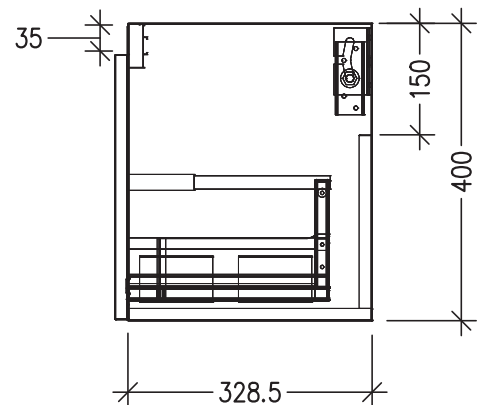

SPECIFICATION SHEET

Porscha Luxe Slim 900 1-Drawer Wall Hung Vanity

Features

- 1-Drawer Wall Hung Vanity with Slab Top and Designer Drawer Front
- Multiple Slab Top Options Available
- Full Extension Soft Close Drawer with Extrusion - *Extrusion upgrade options available*
- Designer Drawer Fronts are pre-installed on all vanities
- Dimensions: H420 x W900 x D350

Note: Vessel basins are purchased separately.
Limited tap hole positions & vessel basin options.

Technical Details

Note: All measurements shown are in millimetres. Sizes are nominal.

TOP VIEW

IMPORTANT
For installation, please ensure cabinet is fixed through middle division brackets into solid fixings.

FRONT VIEW

SIDE VIEW

SPECIFICATION SHEET

Slab Top Options

StoneCast Slab Top 900

W900 x D350 x H20

Gloss White - Code: SC

Matte White - Code: SCMW

Sierra - Code: SIER

Sierra

Vessel Basin Options

Note: The Quarto Round 310 basins are the only compatible options available for the Slim Vanities

Quarto Round 310mm

H110 x W310

Gloss White - Code: 7331

Matte Black - Code: 7331B