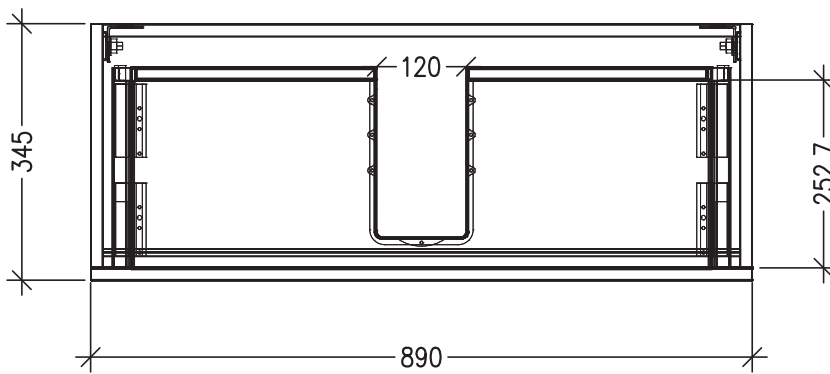

SPECIFICATION SHEET

Porscha Luxe Slim 900 1-Drawer Wall Hung Vanity

Features

- 1-Drawer Wall Hung Vanity with Slab Top and Designer Drawer Front
- Multiple Slab Top Options Available
- Full Extension Soft Close Drawer with Extrusion - *Extrusion upgrade options available*
- Designer Drawer Fronts are pre-installed on all vanities
- Dimensions: H420 x W900 x D350

Note: Vessel basins are purchased separately.
Limited tap hole positions & vessel basin options.

Technical Details

Note: All measurements shown are in millimetres. Sizes are nominal.

TOP VIEW

IMPORTANT
For installation, please ensure cabinet is fixed through middle division brackets into solid fixings.

FRONT VIEW

SIDE VIEW

SPECIFICATION SHEET

Slab Top Options

StoneCast Slab Top 900

W900 x D350 x H20

Gloss White - Code: SC

Matte White - Code: SCMW

Sierra - Code: SIER

Sierra

Vessel Basin Options

Note: The Quarto Round 310 basins are the only compatible options available for the Slim Vanities

Quarto Round 310mm

H110 x W310

Gloss White - Code: 7331

Matte Black - Code: 7331B