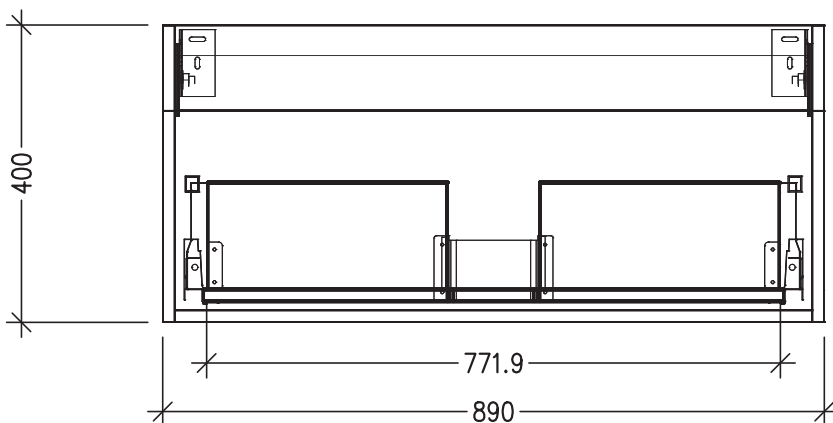

SPECIFICATION SHEET

Porscha Luxe Slim 900 1-Drawer Wall Hung Vanity

Features

- 1-Drawer Wall Hung Vanity with Slab Top and Designer Drawer Front
- Multiple Slab Top Options Available
- Full Extension Soft Close Drawer with Extrusion - *Extrusion upgrade options available*
- Designer Drawer Fronts are pre-installed on all vanities
- Dimensions: H420 x W900 x D350

Note: Vessel basins are purchased separately.
Limited tap hole positions & vessel basin options.

Technical Details

Note: All measurements shown are in millimetres. Sizes are nominal.

TOP VIEW

IMPORTANT
For installation, please ensure cabinet is fixed through middle division brackets into solid fixings.

FRONT VIEW

SIDE VIEW

SPECIFICATION SHEET

Slab Top Options

StoneCast Slab Top 900

W900 x D350 x H20

Gloss White - Code: SC

Matte White - Code: SCMW