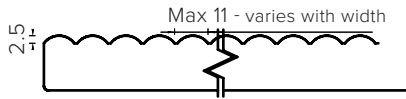

SELECT YOUR TAP HOLE POSITION (Basin Wastes pre-drilled in Quartz Options)

NTH No Tap Holes

LTH Left Tap Holes

RTH Right Tap Holes

SPECIFICATION SHEET

Designer Drawer/Door Fronts

BARNSLEY
18mm Inset Frame
Code: BL

PRESTON
60mm Inset Frame
Code: PT

TURNBERRY
Ripple Design
Code: TB

NEWPORT
V-Groove Panels
Code: NP

MIAMI
Little Wave
Code: MI

LAUREL
Fluted Lines
Code: LU

LINCOLN
Fence Style
Code: LN

ASPEN
Scalloped Wave
Code: AP