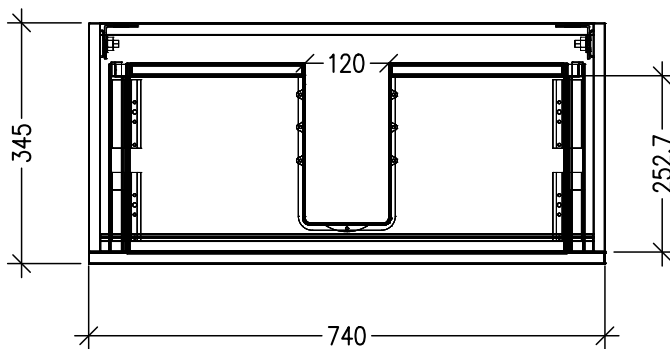

SPECIFICATION SHEET

Porscha Luxe Slim 750 2-Drawer Wall Hung Vanity

Features

- 2-Drawer Wall Hung Vanity with Slab Top and Designer Drawer Front
- Multiple Slab Top Options Available
- Full Extension Soft Close Drawers with Extrusion - *Extrusion upgrade options available*
- Designer Drawer Fronts are pre-installed on all vanities
- Dimensions: H670 x W750 x D350

Note: Vessel basins are purchased separately.
Limited tap hole positions & vessel basin options.

Technical Details

Note: All measurements shown are in millimetres. Sizes are nominal.

TOP VIEW

FRONT VIEW

SIDE VIEW

IMPORTANT

For installation, please ensure cabinet is fixed through middle division brackets into solid fixings.

SPECIFICATION SHEET

Slab Top Options

StoneCast Slab Top 750

W750 x D350 x H20

Gloss White - Code: SC

W750 x D350 x H20

Sierra - Code: SIER

Sierra

Vessel Basin Options

Note: The Quarto Round 310 basins are the only compatible options available for the Slim Vanities

Quarto Round 310mm

H110 x W310

Gloss White - Code: 7331