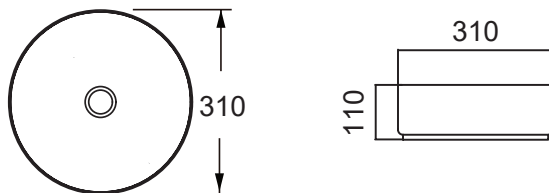

W750 x D350 x H20

Sierra - Code: SIER

Sierra

Vessel Basin Options

Note: The Quarto Round 310 basins are the only compatible options available for the Slim Vanities

Quarto Round 310mm

H110 x W310

Gloss White - Code: 7331

Matte Black - Code: 7331B

SELECT YOUR TAP HOLE POSITION (Basin Wastes pre-drilled in Quartz Options)

NTH No Tap Holes

LTH Left Tap Holes

RTH Right Tap Holes

SPECIFICATION SHEET

Designer Drawer/Door Fronts

BARNSLEY
18mm Inset Frame
Code: BL