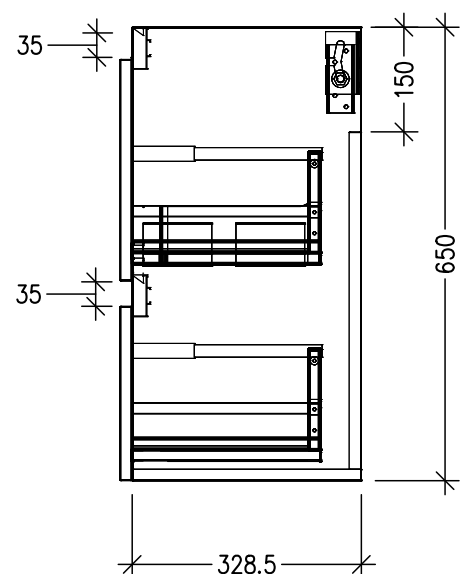

SPECIFICATION SHEET

Porscha Luxe Slim 750 2-Drawer Wall Hung Vanity

Features

- 2-Drawer Wall Hung Vanity with Slab Top and Designer Drawer Front
- Multiple Slab Top Options Available
- Full Extension Soft Close Drawers with Extrusion - *Extrusion upgrade options available*
- Designer Drawer Fronts are pre-installed on all vanities
- Dimensions: H670 x W750 x D350

Note: Vessel basins are purchased separately.
Limited tap hole positions & vessel basin options.

Technical Details

Note: All measurements shown are in millimetres. Sizes are nominal.

TOP VIEW

FRONT VIEW

SIDE VIEW

IMPORTANT

For installation, please ensure cabinet is fixed through middle division brackets into solid fixings.

SPECIFICATION SHEET

Slab Top Options

StoneCast Slab Top 750

W750 x D350 x H20

Gloss White - Code: SC

W750 x D350 x H20

Sierra - Code: SIER

Sierra

Vessel Basin Options

Note: The Quarto Round 310 basins are the only compatible options available for the Slim Vanities

Quarto Round 310mm

H110 x W310

Gloss White - Code: 7331