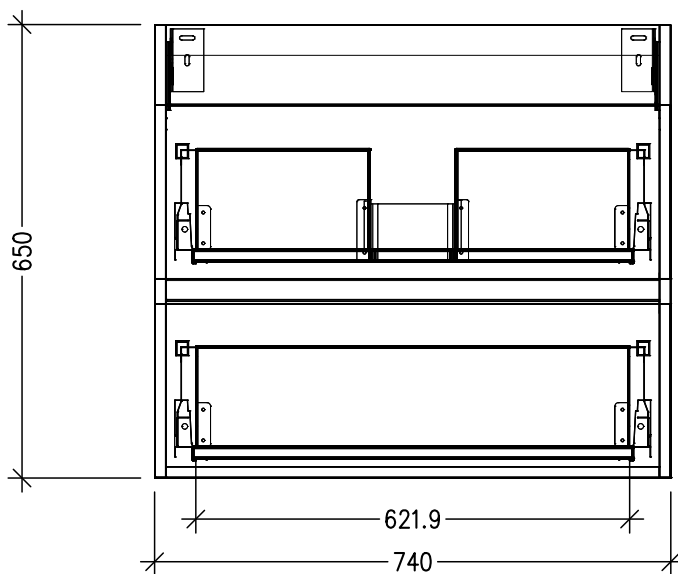

SPECIFICATION SHEET

Porscha Luxe Slim 750 2-Drawer Wall Hung Vanity

Features

- 2-Drawer Wall Hung Vanity with Slab Top and Designer Drawer Front
- Multiple Slab Top Options Available
- Full Extension Soft Close Drawers with Extrusion - *Extrusion upgrade options available*
- Designer Drawer Fronts are pre-installed on all vanities
- Dimensions: H670 x W750 x D350

Note: Vessel basins are purchased separately.
Limited tap hole positions & vessel basin options.

Technical Details

Note: All measurements shown are in millimetres. Sizes are nominal.

TOP VIEW

FRONT VIEW

SIDE VIEW

IMPORTANT

For installation, please ensure cabinet is fixed through middle division brackets into solid fixings.

SPECIFICATION SHEET

Slab Top Options

StoneCast Slab Top 750

W750 x D350 x H20

Gloss White - Code: SC

W750 x D350 x H20

Sierra - Code: SIER

Sierra

Vessel Basin Options

Note: The Quarto Round 310 basins are the only compatible options available for the Slim Vanities

Quarto Round 310mm

H110 x W310

Gloss White - Code: 7331