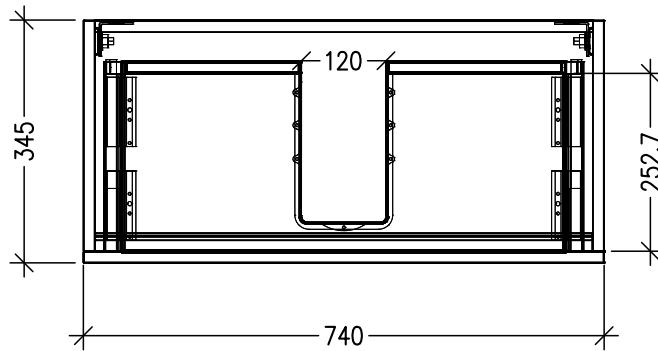

SPECIFICATION SHEET

Porscha Luxe Slim 750 1-Drawer Wall Hung Vanity

Features

- 1-Drawer Wall Hung Vanity with Slab Top and Designer Drawer Front
- Multiple Slab Top Options Available
- Full Extension Soft Close Drawer with Extrusion - *Extrusion upgrade options available*
- Designer Drawer Fronts are pre-installed on all vanities
- Dimensions: H420 x W750 x D350

Note: Vessel basins are purchased separately.
Limited tap hole positions & vessel basin options.

Technical Details

Note: All measurements shown are in millimetres. Sizes are nominal.

IMPORTANT

For installation, please ensure cabinet is fixed through middle division brackets into solid fixings.

TOP VIEW