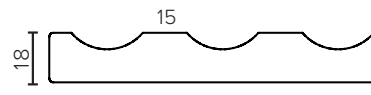

PRESTON
60mm Inset Frame
Code: PT

TURNBERRY
Ripple Design
Code: TB

NEWPORT
V-Groove Panels
Code: NP

MIAMI
Little Wave
Code: MI

LAUREL
Fluted Lines
Code: LU

LINCOLN
Fence Style
Code: LN

ASPEN
Scalloped Wave
Code: AP