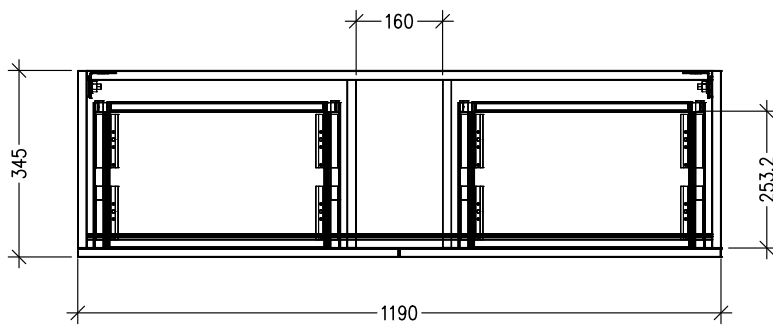

SPECIFICATION SHEET

Porscha Luxe Slim 1200 4-Drawer Single Basin Wall Hung Vanity

Features

- 4-Drawer Wall Hung Vanity with Slab Top and Designer Drawer Front
- Multiple Slab Top Options Available
- Full Extension Soft Close Drawers with Extrusions - *Extrusion upgrade options available*
- Designer Drawer Fronts are pre-installed on all vanities
- Dimensions: H670 x W1200 x D350

Note: Vessel basins are purchased separately.
Limited tap hole positions & vessel basin options.

Technical Details

Note: All measurements shown are in millimetres. Sizes are nominal.

TOP VIEW

FRONT VIEW

SIDE VIEW

IMPORTANT

For installation, please ensure cabinet is fixed through middle division brackets into solid fixings.

SPECIFICATION SHEET

Slab Top Options

StoneCast Slab Top 1200

W1200 x D350 x H20

Gloss White - Code: SC

W1200 x D350 x H20

Sierra - Code: SIER

Sierra

Vessel Basin Options

Note: The Quarto Round 310 basins are the only compatible options available for Slim Vanities

Quarto Round 310mm

H110 x W310

Gloss White - Code: 7331