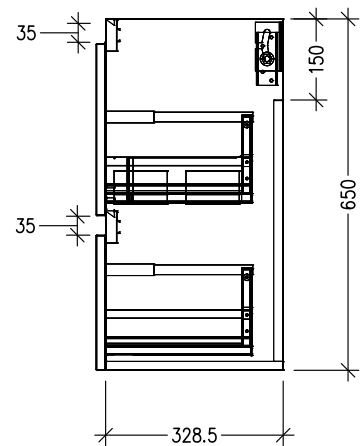

SPECIFICATION SHEET

Porscha Luxe Slim 1200 4-Drawer Single Basin Wall Hung Vanity

Features

- 4-Drawer Wall Hung Vanity with Slab Top and Designer Drawer Front
- Multiple Slab Top Options Available
- Full Extension Soft Close Drawers with Extrusions - *Extrusion upgrade options available*
- Designer Drawer Fronts are pre-installed on all vanities
- Dimensions: H670 x W1200 x D350

Note: Vessel basins are purchased separately.
Limited tap hole positions & vessel basin options.

Technical Details

Note: All measurements shown are in millimetres. Sizes are nominal.

TOP VIEW

FRONT VIEW

SIDE VIEW

IMPORTANT

For installation, please ensure cabinet is fixed through middle division brackets into solid fixings.

SPECIFICATION SHEET

Slab Top Options

StoneCast Slab Top 1200

W1200 x D350 x H20

Gloss White - Code: SC

W1200 x D350 x H20

Sierra - Code: SIER

Sierra

Vessel Basin Options

Note: The Quarto Round 310 basins are the only compatible options available for Slim Vanities

Quarto Round 310mm

H110 x W310

Gloss White - Code: 7331