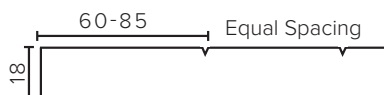

NEWPORT
V-Groove Panels
Code: NP