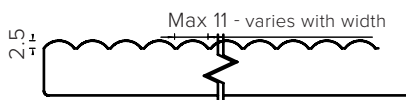

Matte Black - Code: 7331B

SELECT YOUR TAP HOLE POSITION (Basin Wastes pre-drilled in Quartz Options)

NTH No Tap Holes

LTH Left Tap Holes

RTH Right Tap Holes

SPECIFICATION SHEET

Designer Drawer/Door Fronts

BARNSLEY
18mm Inset Frame
Code: BL

PRESTON
60mm Inset Frame
Code: PT

TURNBERRY
Ripple Design
Code: TB

NEWPORT
V-Groove Panels
Code: NP

MIAMI
Little Wave
Code: MI

LAUREL
Fluted Lines
Code: LU

LINCOLN
Fence Style
Code: LN

ASPEN
Scalloped Wave
Code: AP