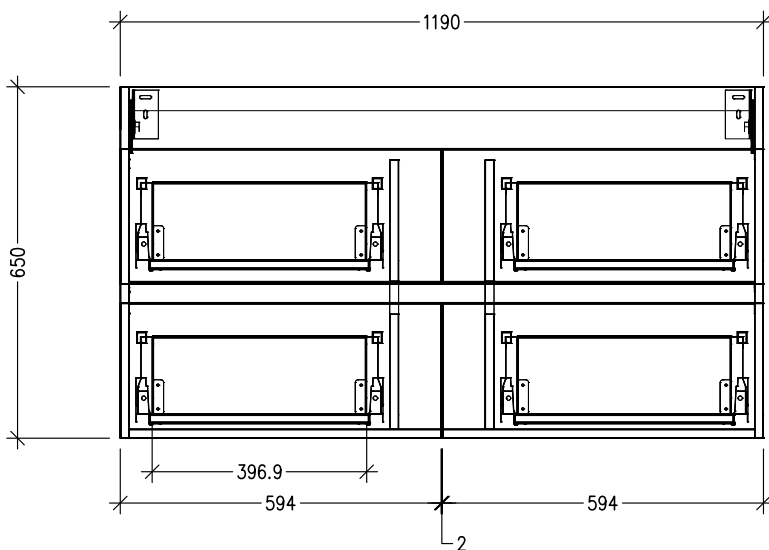

SPECIFICATION SHEET

Porscha Luxe Slim 1200 4-Drawer Single Basin Wall Hung Vanity

Features

- 4-Drawer Wall Hung Vanity with Slab Top and Designer Drawer Front
- Multiple Slab Top Options Available
- Full Extension Soft Close Drawers with Extrusions - *Extrusion upgrade options available*
- Designer Drawer Fronts are pre-installed on all vanities
- Dimensions: H670 x W1200 x D350

Note: Vessel basins are purchased separately.
Limited tap hole positions & vessel basin options.

Technical Details

Note: All measurements shown are in millimetres. Sizes are nominal.

TOP VIEW

FRONT VIEW

SIDE VIEW

IMPORTANT

For installation, please ensure cabinet is fixed through middle division brackets into solid fixings.

SPECIFICATION SHEET

Slab Top Options

StoneCast Slab Top 1200

W1200 x D350 x H20

Gloss White - Code: SC

W1200 x D350 x H20

Sierra - Code: SIER

Sierra

Vessel Basin Options

Note: The Quarto Round 310 basins are the only compatible options available for Slim Vanities

Quarto Round 310mm

H110 x W310

Gloss White - Code: 7331