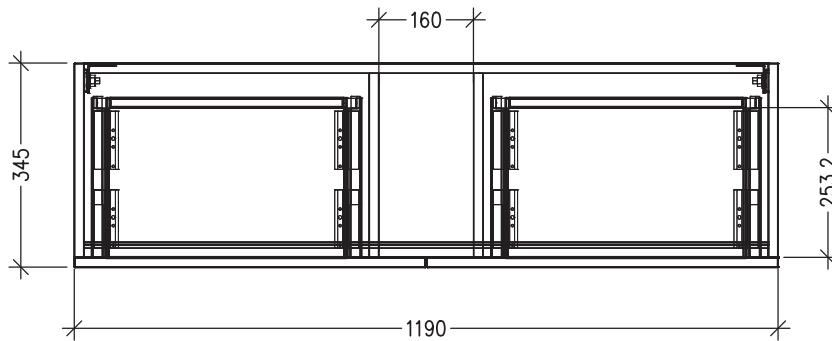

SPECIFICATION SHEET

Porscha Luxe Slim 1200 2-Drawer Single Basin Wall Hung Vanity

Features

- 2-Drawer Wall Hung Vanity with Slab Top and Designer Drawer Front
- Multiple Slab Top Options Available
- Full Extension Soft Close Drawers with Extrusions - *Extrusion upgrade options available*
- Designer Drawer Fronts are pre-installed on all vanities
- Dimensions: H420 x W1200 x D350

Note: Vessel basins are purchased separately.
Limited tap hole positions & vessel basin options.

Technical Details

Note: All measurements shown are in millimetres. Sizes are nominal.

IMPORTANT

For installation, please ensure cabinet is fixed through middle division brackets into solid fixings.

TOP VIEW

FRONT VIEW

SIDE VIEW

SPECIFICATION SHEET

Slab Top Options

StoneCast Slab Top 1200

W1200 x D350 x H20

Gloss White - Code: SC

W1200 x D350 x H20

Sierra - Code: SIER

Sierra

Vessel Basin Options

Note: The Quarto Round 310 basins are the only compatible options available for Slim Vanities

Quarto Round 310mm

H110 x W310

Gloss White - Code: 7331