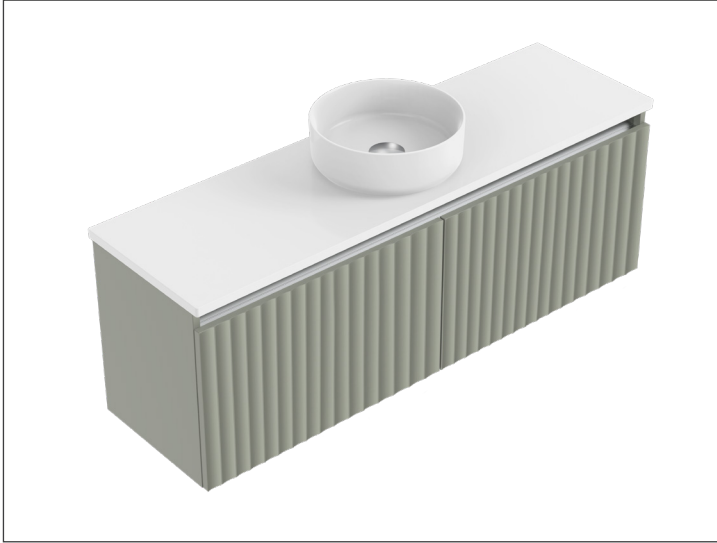

SPECIFICATION SHEET

Porscha Luxe Slim 1200 2-Drawer Single Basin Wall Hung Vanity

Features

- 2-Drawer Wall Hung Vanity with Slab Top and Designer Drawer Front
- Multiple Slab Top Options Available
- Full Extension Soft Close Drawers with Extrusions - *Extrusion upgrade options available*
- Designer Drawer Fronts are pre-installed on all vanities
- Dimensions: H420 x W1200 x D350

Note: Vessel basins are purchased separately.
Limited tap hole positions & vessel basin options.

Technical Details

Note: All measurements shown are in millimetres. Sizes are nominal.

IMPORTANT

For installation, please ensure cabinet is fixed through middle division brackets into solid fixings.

TOP VIEW

FRONT VIEW

SIDE VIEW

SPECIFICATION SHEET

Slab Top Options

StoneCast Slab Top 1200

W1200 x D350 x H20

Gloss White - Code: SC

W1200 x D350 x H20

Sierra - Code: SIER

Sierra

Vessel Basin Options

Note: The Quarto Round 310 basins are the only compatible options available for Slim Vanities

Quarto Round 310mm

H110 x W310

Gloss White - Code: 7331