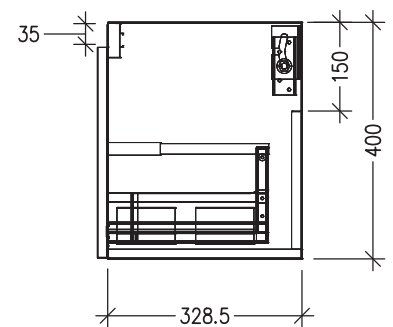

SPECIFICATION SHEET

Porscha Luxe Slim 1200 2-Drawer Single Basin Wall Hung Vanity

Features

- 2-Drawer Wall Hung Vanity with Slab Top and Designer Drawer Front
- Multiple Slab Top Options Available
- Full Extension Soft Close Drawers with Extrusions - *Extrusion upgrade options available*
- Designer Drawer Fronts are pre-installed on all vanities
- Dimensions: H420 x W1200 x D350

Note: Vessel basins are purchased separately.
Limited tap hole positions & vessel basin options.

Technical Details

Note: All measurements shown are in millimetres. Sizes are nominal.

IMPORTANT

For installation, please ensure cabinet is fixed through middle division brackets into solid fixings.

TOP VIEW

FRONT VIEW

SIDE VIEW

SPECIFICATION SHEET

Slab Top Options

StoneCast Slab Top 1200

W1200 x D350 x H20

Gloss White - Code: SC

W1200 x D350 x H20

Sierra - Code: SIER

Sierra

Vessel Basin Options

Note: The Quarto Round 310 basins are the only compatible options available for Slim Vanities

Quarto Round 310mm

H110 x W310

Gloss White - Code: 7331