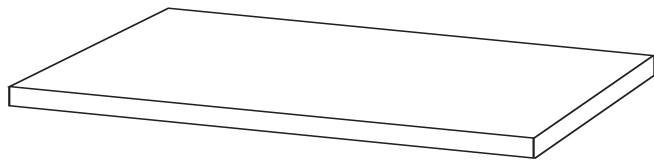

TOP VIEW

FRONT VIEW

SIDE VIEW

SPECIFICATION SHEET

Slab Top Options

StoneCast Slab Top 1200

W1200 x D350 x H20

Gloss White - Code: SC

Matte White - Code: SCMW

Gloss White

Matte White

Quartz Slab Top 1200

W1200 x D350 x H20

Midnight Stone - Code: MS

Midnight Stone

Acrylic Solid Surface Slab Top 1200

W1200 x D350 x H20

Sierra - Code: SIER

Sierra

Vessel Basin Options

Note: The Quarto Round 310 basins are the only compatible options available for Slim Vanities

Quarto Round 310mm

H110 x W310

Gloss White - Code: 7331