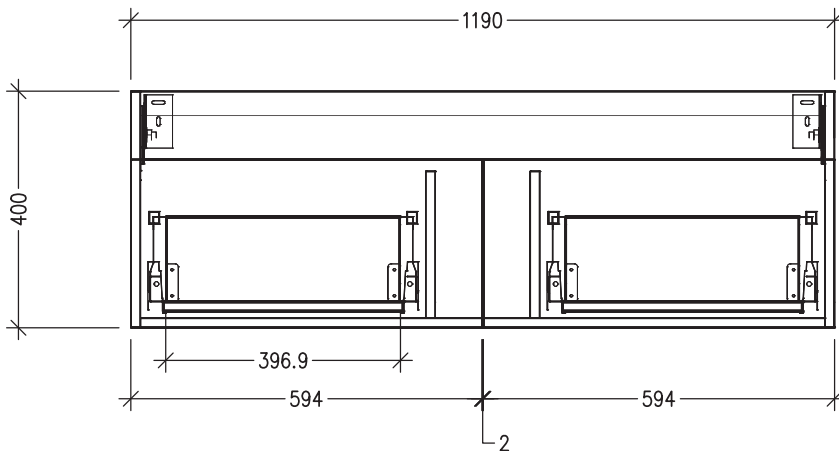

SPECIFICATION SHEET

Porscha Luxe Slim 1200 2-Drawer Single Basin Wall Hung Vanity

Features

- 2-Drawer Wall Hung Vanity with Slab Top and Designer Drawer Front
- Multiple Slab Top Options Available
- Full Extension Soft Close Drawers with Extrusions - *Extrusion upgrade options available*
- Designer Drawer Fronts are pre-installed on all vanities
- Dimensions: H420 x W1200 x D350

Note: Vessel basins are purchased separately.
Limited tap hole positions & vessel basin options.

Technical Details

Note: All measurements shown are in millimetres. Sizes are nominal.

IMPORTANT

For installation, please ensure cabinet is fixed through middle division brackets into solid fixings.

TOP VIEW

FRONT VIEW

SIDE VIEW

SPECIFICATION SHEET

Slab Top Options

StoneCast Slab Top 1200

W1200 x D350 x H20

Gloss White - Code: SC

W1200 x D350 x H20

Sierra - Code: SIER

Sierra

Vessel Basin Options

Note: The Quarto Round 310 basins are the only compatible options available for Slim Vanities

Quarto Round 310mm

H110 x W310

Gloss White - Code: 7331