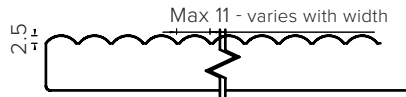

Matte Black - Code: 7331B

SELECT YOUR TAP HOLE POSITION (Basin Wastes pre-drilled in Quartz Options)

NTH No Tap Holes

LTH Left Tap Holes

RTH Right Tap Holes

SPECIFICATION SHEET

Designer Drawer/Door Fronts

BARNSLEY
18mm Inset Frame
Code: BL

PRESTON
60mm Inset Frame
Code: PT

TURNBERRY
Ripple Design
Code: TB

NEWPORT
V-Groove Panels
Code: NP

MIAMI
Little Wave
Code: MI

LAUREL
Fluted Lines
Code: LU

LINCOLN
Fence Style
Code: LN

ASPEN
Scalloped Wave
Code: AP