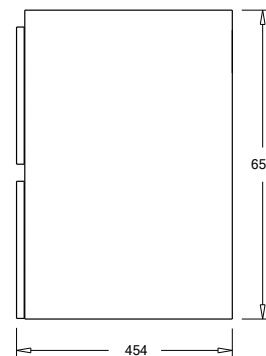

### Technical Details

*Note: All measurements shown are in millimetres. Sizes are nominal.*

TOP VIEW

FRONT VIEW

SIDE VIEW

## Porscha Designer Drawer Fronts

**BARNSLEY**  
18mm Inset Frame  
Code: BL

**PRESTON**  
60mm Inset Frame  
Code: PT

**TURNBERRY**  
Ripple Design Panel  
Code: TB

**NEWPORT**  
V-Groove Panels  
Code: NP