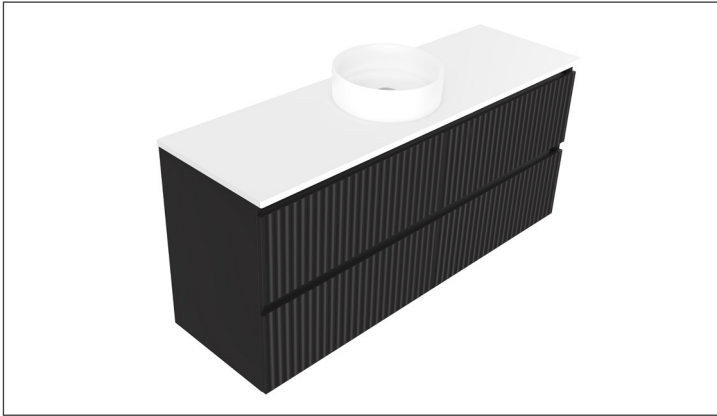

## Porscha Luxe 1500 4-Drawer Single Basin Wall Hung Vanity

### Features

- 4-Drawer Wall Hung Vanity - *Colour options below*
- Full Extension Soft Close Drawers with Extrusions - *Extrusion upgrade options available*
- Designer Drawer Fronts - *Four Drawer Front options*
- Dimensions: H670 x W1500 x D465
- Slab Top Options:  
20mm StoneCast Top or Quartz Slab Top