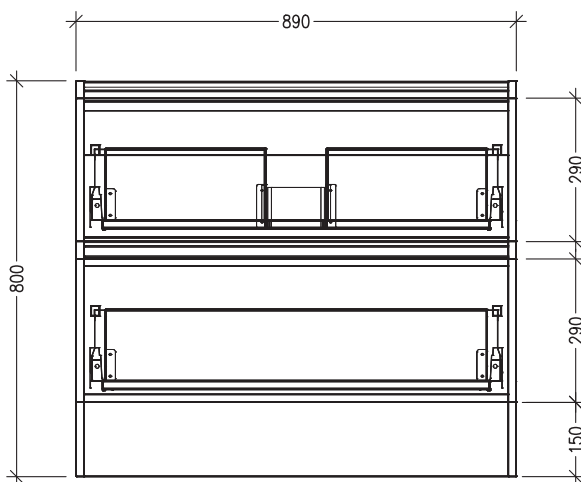

### Features

- 2-Drawer Floorstanding Vanity with Inset Basin
- Single Inset Basin
- Full Extension Soft Close Drawers with Extrusion - *Extrusion upgrade options available*
- Dimensions: H820 x W900 x D465

### Technical Details

Note: All measurements shown are in millimetres. Sizes are nominal.

TOP VIEW

FRONT VIEW

SIDE VIEW