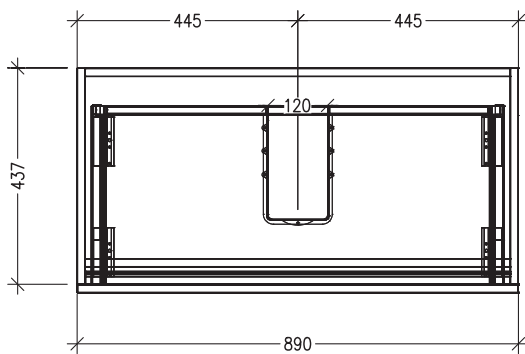

### Features

- 2-Drawer Floorstanding Vanity with Inset Basin
- Single Inset Basin
- Full Extension Soft Close Drawers with Extrusion - *Extrusion upgrade options available*
- Dimensions: H820 x W900 x D465

### Technical Details

Note: All measurements shown are in millimetres. Sizes are nominal.

TOP VIEW

FRONT VIEW

SIDE VIEW