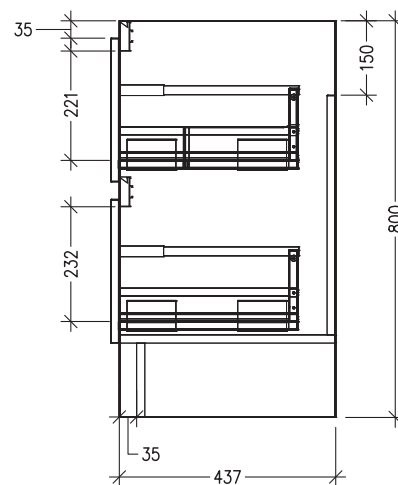

### Features

- 2-Drawer Floorstanding Vanity with Inset Basin
- Single Inset Basin
- Full Extension Soft Close Drawers with Extrusion - *Extrusion upgrade options available*
- Dimensions: H820 x W900 x D465

### Technical Details

Note: All measurements shown are in millimetres. Sizes are nominal.

TOP VIEW

FRONT VIEW

SIDE VIEW