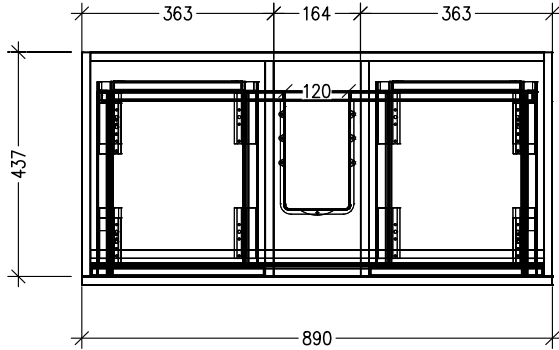

SPECIFICATION SHEET

Porscha 900 2-Drawer Floorstanding Vanity with cosmetic drawers

Newtech Code: COSLR,COSL,COSR

Technical Details

TOP VIEW