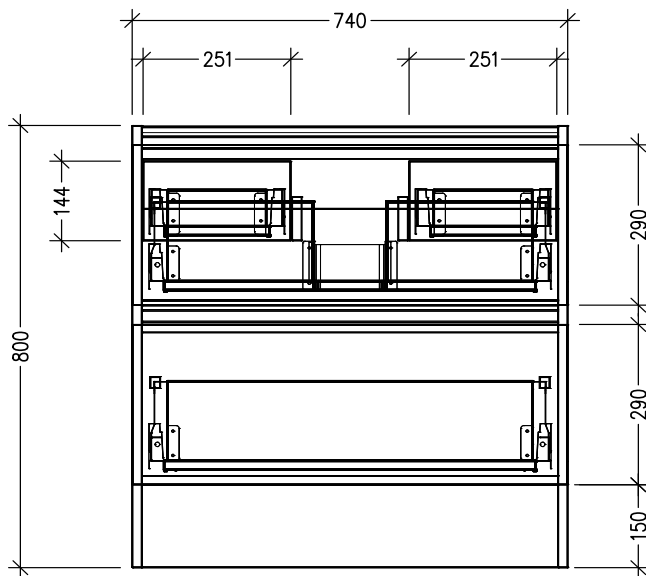

SPECIFICATION SHEET

Porscha 750 2-Drawer Floorstanding Vanity

Code: 6804

Features

- 2-Drawer Floorstanding Vanity with Inset Basin
- Single Inset Basin
- Full Extension Soft Close Drawers with Extrusion - *Extrusion upgrade options available*
- Dimensions: H820 x W750 x D465

See www.newtech.co.nz for the full range of basin, colour and extrusion options.

Technical Details

Note: All measurements shown are in millimetres. Sizes are nominal.

SPECIFICATION SHEET

Porscha 750 2-Drawer Floorstanding Vanity with cosmetic drawers

Newtech Code: COSLR,COSL,COSR

Technical Details

TOP VIEW

FRONT VIEW

SIDE VIEW

Note: Drawings shown are for COSLR. When COSL or COSR is selected please ignore the opposite cosmetic drawer in the drawings as the opposite side would be a full depth drawer.