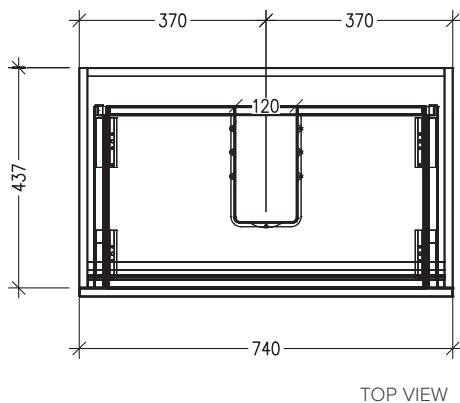

SPECIFICATION SHEET

Porscha 750 2-Drawer Floorstanding Vanity

Code: 6804

Features

- 2-Drawer Floorstanding Vanity with Inset Basin
- Single Inset Basin
- Full Extension Soft Close Drawers with Extrusion - *Extrusion upgrade options available*
- Dimensions: H820 x W750 x D465

See www.newtech.co.nz for the full range of basin, colour and extrusion options.

Technical Details

Note: All measurements shown are in millimetres. Sizes are nominal.

SPECIFICATION SHEET

Porscha 750 2-Drawer Floorstanding Vanity with cosmetic drawers

Newtech Code: COSLR,COSL,COSR

Technical Details

TOP VIEW

FRONT VIEW

SIDE VIEW

Note: Drawings shown are for COSLR. When COSL or COSR is selected please ignore the opposite cosmetic drawer in the drawings as the opposite side would be a full depth drawer.