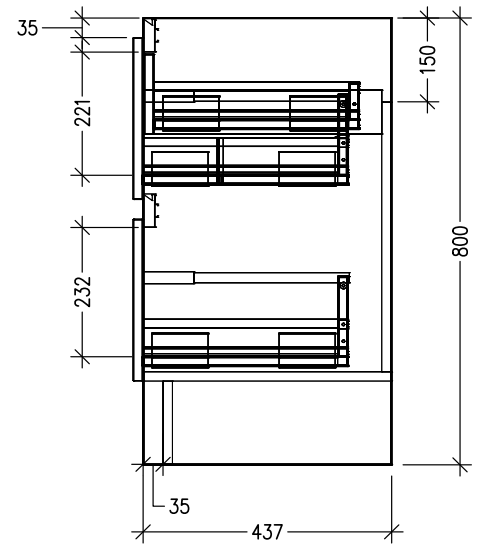

SPECIFICATION SHEET

Porscha 750 2-Drawer Floorstanding Vanity

Code: 6804

Features

- 2-Drawer Floorstanding Vanity with Inset Basin
- Single Inset Basin
- Full Extension Soft Close Drawers with Extrusion - *Extrusion upgrade options available*
- Dimensions: H820 x W750 x D465

See www.newtech.co.nz for the full range of basin, colour and extrusion options.

Technical Details

Note: All measurements shown are in millimetres. Sizes are nominal.

SPECIFICATION SHEET

Porscha 750 2-Drawer Floorstanding Vanity with cosmetic drawers

Newtech Code: COSLR,COSL,COSR

Technical Details

TOP VIEW

FRONT VIEW

SIDE VIEW

Note: Drawings shown are for COSLR. When COSL or COSR is selected please ignore the opposite cosmetic drawer in the drawings as the opposite side would be a full depth drawer.