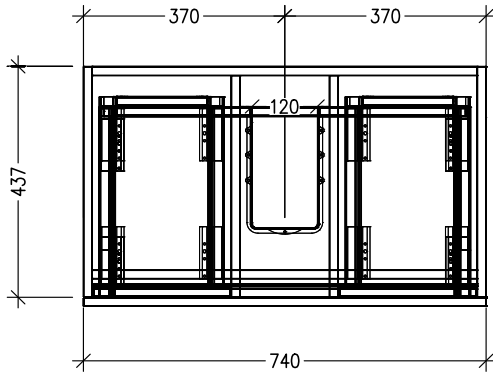

SPECIFICATION SHEET

Porscha 750 2-Drawer Floorstanding Vanity

Code: 6804

Features

- 2-Drawer Floorstanding Vanity with Inset Basin
- Single Inset Basin
- Full Extension Soft Close Drawers with Extrusion - *Extrusion upgrade options available*
- Dimensions: H820 x W750 x D465

See www.newtech.co.nz for the full range of basin, colour and extrusion options.

Technical Details

Note: All measurements shown are in millimetres. Sizes are nominal.

SPECIFICATION SHEET

Porscha 750 2-Drawer Floorstanding Vanity with cosmetic drawers

Newtech Code: COSLR,COSL,COSR

Technical Details

TOP VIEW

FRONT VIEW

SIDE VIEW

Note: Drawings shown are for COSLR. When COSL or COSR is selected please ignore the opposite cosmetic drawer in the drawings as the opposite side would be a full depth drawer.