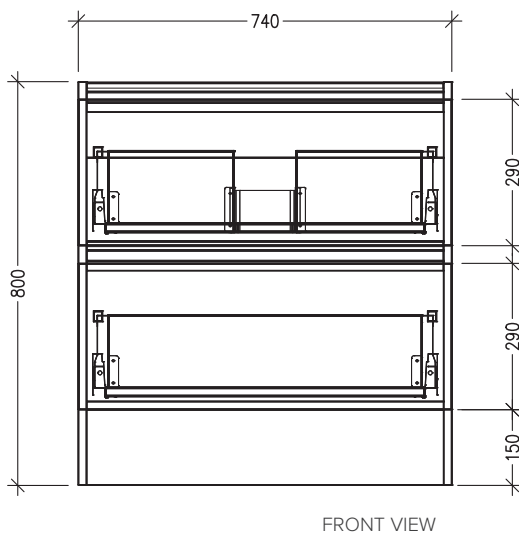

SPECIFICATION SHEET

Porscha 750 2-Drawer Floorstanding Vanity

Code: 6804

Features

- 2-Drawer Floorstanding Vanity with Inset Basin
- Single Inset Basin
- Full Extension Soft Close Drawers with Extrusion - *Extrusion upgrade options available*
- Dimensions: H820 x W750 x D465

See www.newtech.co.nz for the full range of basin, colour and extrusion options.

Technical Details

Note: All measurements shown are in millimetres. Sizes are nominal.

SPECIFICATION SHEET

Porscha 750 2-Drawer Floorstanding Vanity with cosmetic drawers

Newtech Code: COSLR,COSL,COSR

Technical Details

TOP VIEW

FRONT VIEW

SIDE VIEW

Note: Drawings shown are for COSLR. When COSL or COSR is selected please ignore the opposite cosmetic drawer in the drawings as the opposite side would be a full depth drawer.