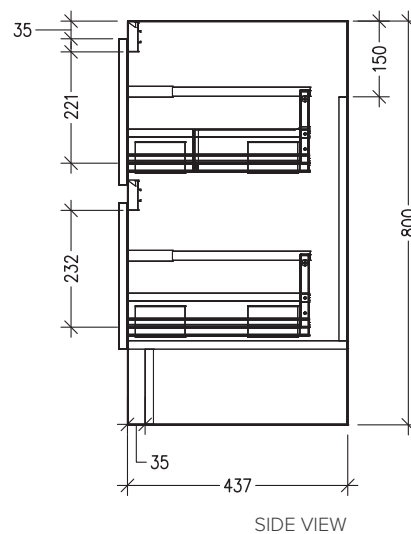

SPECIFICATION SHEET

Porscha 750 2-Drawer Floorstanding Vanity

Code: 6804

Features

- 2-Drawer Floorstanding Vanity with Inset Basin
- Single Inset Basin
- Full Extension Soft Close Drawers with Extrusion - *Extrusion upgrade options available*
- Dimensions: H820 x W750 x D465

See www.newtech.co.nz for the full range of basin, colour and extrusion options.

Technical Details

Note: All measurements shown are in millimetres. Sizes are nominal.

SPECIFICATION SHEET

Porscha 750 2-Drawer Floorstanding Vanity with cosmetic drawers

Newtech Code: COSLR,COSL,COSR

Technical Details

TOP VIEW

FRONT VIEW

SIDE VIEW

Note: Drawings shown are for COSLR. When COSL or COSR is selected please ignore the opposite cosmetic drawer in the drawings as the opposite side would be a full depth drawer.