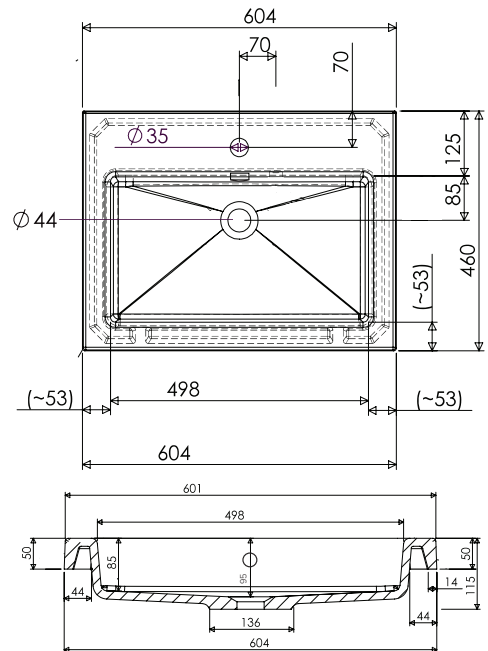

SPECIFICATION SHEET

Ponti Basins

Ponti 600mm

StoneCast with overflow

Gloss White - PO

W604 x D460 x H50

Ponti 750mm

StoneCast with overflow

Gloss White - PO

W604 x D460 x H50

SPECIFICATION SHEET

Ponti Basins

Ponti 900mm

StoneCast with overflow
Gloss White - PO

W904 x D460 x H50

Ponti 1200 Single Basin

StoneCast with overflow
Gloss White - PO

W1204 x D460 x H50

SPECIFICATION SHEET

Ponti Basins

Ponti 1200 Double Basin

StoneCast with overflow

Gloss White - PO

W1204 x D460 x H50