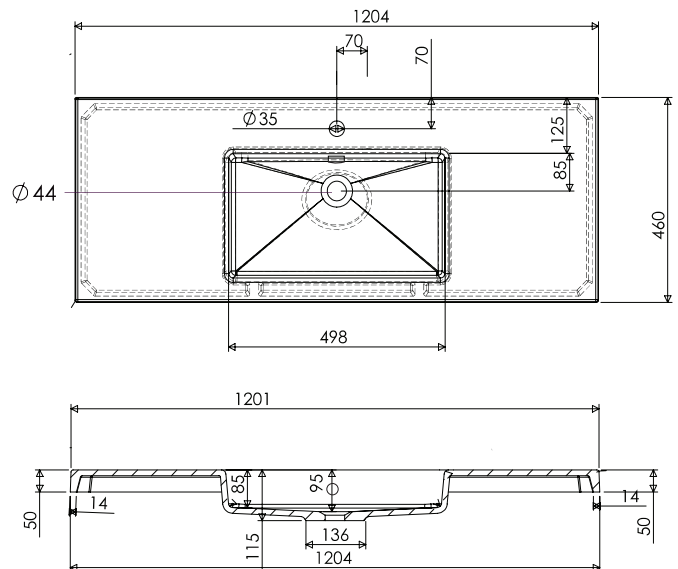

SPECIFICATION SHEET

Ponti Basins

Ponti 600mm

StoneCast with overflow

Gloss White - PO

W604 x D460 x H50

Ponti 750mm

StoneCast with overflow

Gloss White - PO

W604 x D460 x H50

SPECIFICATION SHEET

Ponti Basins

Ponti 900mm

StoneCast with overflow
Gloss White - PO

W904 x D460 x H50

Ponti 1200 Single Basin

StoneCast with overflow
Gloss White - PO

W1204 x D460 x H50

SPECIFICATION SHEET

Ponti Basins

Ponti 1200 Double Basin

StoneCast with overflow

Gloss White - PO

W1204 x D460 x H50