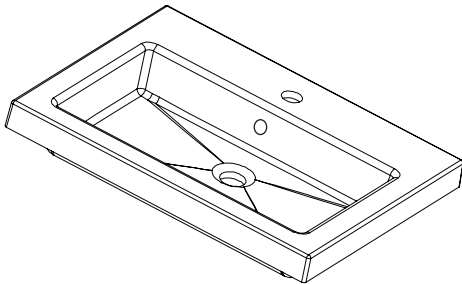

SPECIFICATION SHEET

Ponti Basins

Ponti 600mm

StoneCast with overflow

Gloss White - PO

W604 x D460 x H50

Ponti 750mm

StoneCast with overflow

Gloss White - PO

W604 x D460 x H50

SPECIFICATION SHEET

Ponti Basins

Ponti 900mm

StoneCast with overflow
Gloss White - PO

W904 x D460 x H50

Ponti 1200 Single Basin

StoneCast with overflow
Gloss White - PO

W1204 x D460 x H50

SPECIFICATION SHEET

Ponti Basins

Ponti 1200 Double Basin

StoneCast with overflow

Gloss White - PO

W1204 x D460 x H50