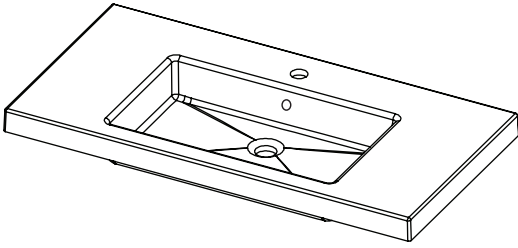

SPECIFICATION SHEET

Ponti Basins

Ponti 600mm

StoneCast with overflow

Gloss White - PO

W604 x D460 x H50

Ponti 750mm

StoneCast with overflow

Gloss White - PO

W604 x D460 x H50

SPECIFICATION SHEET

Ponti Basins

Ponti 900mm

StoneCast with overflow
Gloss White - PO

W904 x D460 x H50

Ponti 1200 Single Basin

StoneCast with overflow
Gloss White - PO

W1204 x D460 x H50

SPECIFICATION SHEET

Ponti Basins

Ponti 1200 Double Basin

StoneCast with overflow

Gloss White - PO

W1204 x D460 x H50