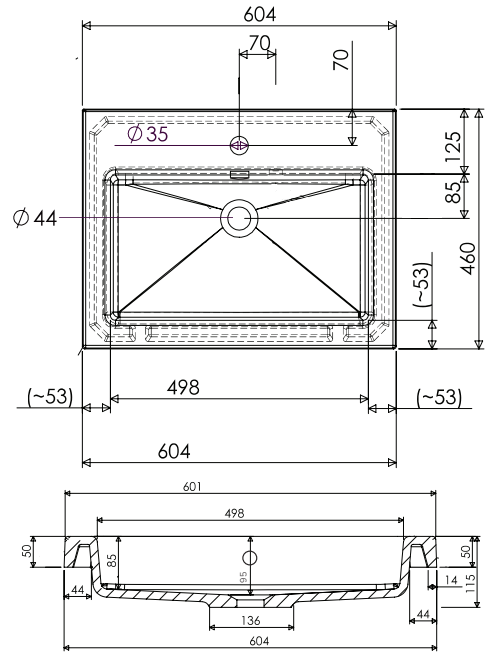

SPECIFICATION SHEET

Ponti Basins

Ponti 600mm

StoneCast with overflow

Gloss White - PO

W604 x D460 x H50

Ponti 750mm

StoneCast with overflow

Gloss White - PO

W604 x D460 x H50

SPECIFICATION SHEET

Ponti Basins

Ponti 900mm

StoneCast with overflow
Gloss White - PO

W904 x D460 x H50

Ponti 1200 Single Basin

StoneCast with overflow
Gloss White - PO

W1204 x D460 x H50

SPECIFICATION SHEET

Ponti Basins

Ponti 1200 Double Basin

StoneCast with overflow

Gloss White - PO

W1204 x D460 x H50