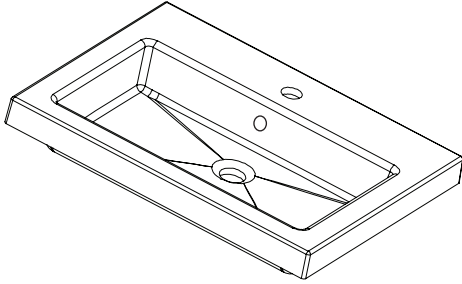

SPECIFICATION SHEET

Ponti Basins

Ponti 600mm

StoneCast with overflow

Gloss White - PO

W604 x D460 x H50

Ponti 750mm

StoneCast with overflow

Gloss White - PO

W604 x D460 x H50

SPECIFICATION SHEET

Ponti Basins

Ponti 900mm

StoneCast with overflow
Gloss White - PO

W904 x D460 x H50

Ponti 1200 Single Basin

StoneCast with overflow
Gloss White - PO

W1204 x D460 x H50

SPECIFICATION SHEET

Ponti Basins

Ponti 1200 Double Basin

StoneCast with overflow

Gloss White - PO

W1204 x D460 x H50