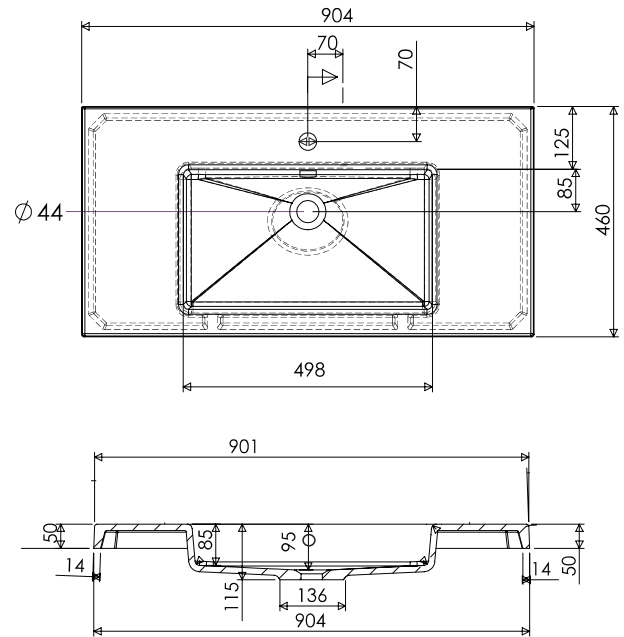

SPECIFICATION SHEET

Ponti Basins

Ponti 600mm

StoneCast with overflow

Gloss White - PO

W604 x D460 x H50

Ponti 750mm

StoneCast with overflow

Gloss White - PO

W604 x D460 x H50

SPECIFICATION SHEET

Ponti Basins

Ponti 900mm

StoneCast with overflow
Gloss White - PO

W904 x D460 x H50

Ponti 1200 Single Basin

StoneCast with overflow
Gloss White - PO

W1204 x D460 x H50

SPECIFICATION SHEET

Ponti Basins

Ponti 1200 Double Basin

StoneCast with overflow

Gloss White - PO

W1204 x D460 x H50