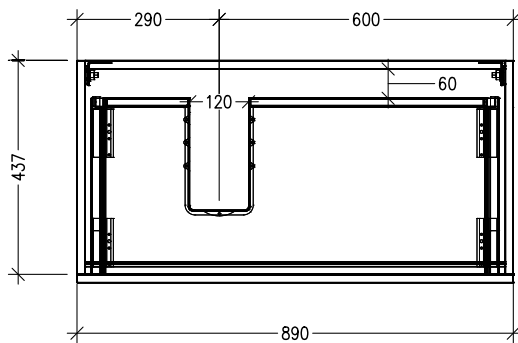

SPECIFICATION SHEET

Oxley Luxe 900 1-Drawer Wall Hung Vanity, Left Offset Basin

Code: 5126L

Features

- 1-Drawer Wall Hung Vanity with
- Left Offset Basin Vanity
- Slabtop Options : Stonecast Tops or Acrylic Solid Surface Tops
- Full Extension Soft Close Drawers with Extrusion - *Extrusion upgrade options available*
- Dimensions: H420 x W900 x D465

*Note : Vessel basins are purchased separately.
See www.newtech.co.nz for the full range of basin, colour and extrusion options.*

Technical Details

Note: All measurements shown are in millimetres. Sizes are nominal.

TOP VIEW

FRONT VIEW

SIDE VIEW

SPECIFICATION SHEET

Oxley Luxe 900 1-Drawer Wall Hung Vanity, Left Offset Basin with cosmetic drawers

Newtech Code: COSR

Technical Details

TOP VIEW