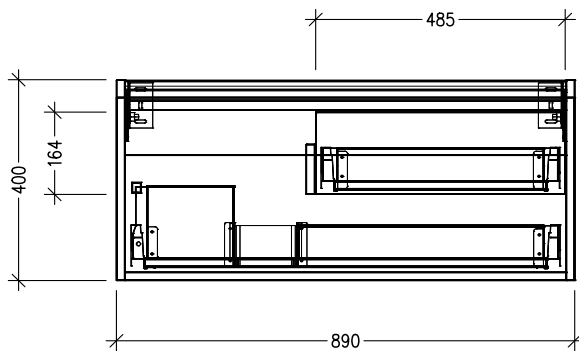

SPECIFICATION SHEET

Oxley Luxe 900 1-Drawer Wall Hung Vanity, Left Offset Basin

Code: 5126L

Features

- 1-Drawer Wall Hung Vanity with
- Left Offset Basin Vanity
- Slabtop Options : Stonecast Tops or Acrylic Solid Surface Tops
- Full Extension Soft Close Drawers with Extrusion - *Extrusion upgrade options available*
- Dimensions: H420 x W900 x D465

*Note : Vessel basins are purchased separately.
See www.newtech.co.nz for the full range of basin, colour and extrusion options.*

Technical Details

Note: All measurements shown are in millimetres. Sizes are nominal.

TOP VIEW

FRONT VIEW

SIDE VIEW

SPECIFICATION SHEET

Oxley Luxe 900 1-Drawer Wall Hung Vanity, Left Offset Basin with cosmetic drawers

Newtech Code: COSR

Technical Details

TOP VIEW

FRONT VIEW

SIDE VIEW

Note: Drawings shown are for COSR only. No other cosmetic drawer option is available on this vanity.