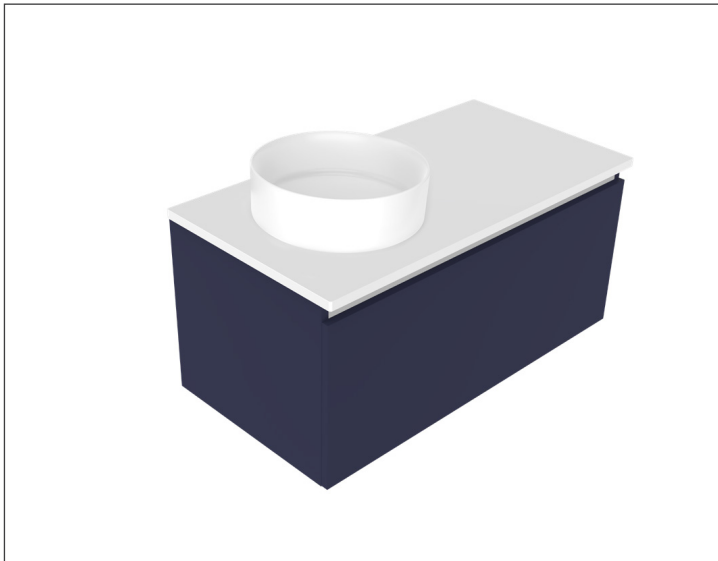

SPECIFICATION SHEET

Oxley Luxe 900 1-Drawer Wall Hung Vanity, Left Offset Basin

Code: 5126L

Features

- 1-Drawer Wall Hung Vanity with
- Left Offset Basin Vanity
- Slabtop Options : Stonecast Tops or Acrylic Solid Surface Tops
- Full Extension Soft Close Drawers with Extrusion - *Extrusion upgrade options available*
- Dimensions: H420 x W900 x D465

*Note : Vessel basins are purchased separately.
See www.newtech.co.nz for the full range of basin, colour and extrusion options.*

Technical Details

Note: All measurements shown are in millimetres. Sizes are nominal.

TOP VIEW

FRONT VIEW

SIDE VIEW

SPECIFICATION SHEET

Oxley Luxe 900 1-Drawer Wall Hung Vanity, Left Offset Basin with cosmetic drawers

Newtech Code: COSR

Technical Details

TOP VIEW