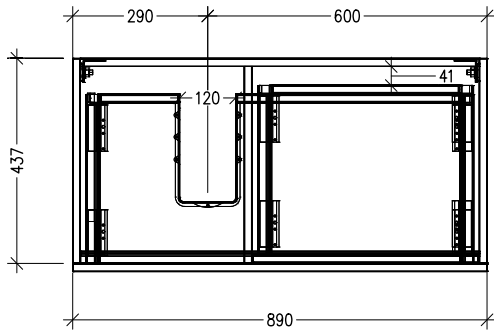

SPECIFICATION SHEET

Oxley Luxe 900 1-Drawer Wall Hung Vanity, Left Offset Basin

Code: 5126L

Features

- 1-Drawer Wall Hung Vanity with
- Left Offset Basin Vanity
- Slabtop Options : Stonecast Tops or Acrylic Solid Surface Tops
- Full Extension Soft Close Drawers with Extrusion - *Extrusion upgrade options available*
- Dimensions: H420 x W900 x D465

*Note : Vessel basins are purchased separately.
See www.newtech.co.nz for the full range of basin, colour and extrusion options.*

Technical Details

Note: All measurements shown are in millimetres. Sizes are nominal.

TOP VIEW

FRONT VIEW

SIDE VIEW

SPECIFICATION SHEET

Oxley Luxe 900 1-Drawer Wall Hung Vanity, Left Offset Basin with cosmetic drawers

Newtech Code: COSR

Technical Details

TOP VIEW

FRONT VIEW

SIDE VIEW

Note: Drawings shown are for COSR only. No other cosmetic drawer option is available on this vanity.