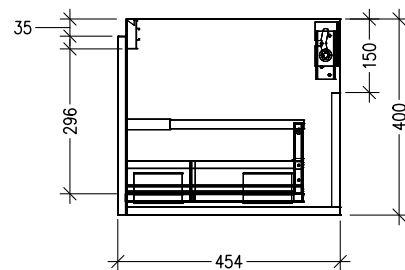

SPECIFICATION SHEET

Oxley Luxe 900 1-Drawer Wall Hung Vanity, Left Offset Basin

Code: 5126L

Features

- 1-Drawer Wall Hung Vanity with
- Left Offset Basin Vanity
- Slabtop Options : Stonecast Tops or Acrylic Solid Surface Tops
- Full Extension Soft Close Drawers with Extrusion - *Extrusion upgrade options available*
- Dimensions: H420 x W900 x D465

*Note : Vessel basins are purchased separately.
See www.newtech.co.nz for the full range of basin, colour and extrusion options.*

Technical Details

Note: All measurements shown are in millimetres. Sizes are nominal.

TOP VIEW

FRONT VIEW

SIDE VIEW

SPECIFICATION SHEET

Oxley Luxe 900 1-Drawer Wall Hung Vanity, Left Offset Basin with cosmetic drawers

Newtech Code: COSR

Technical Details

TOP VIEW