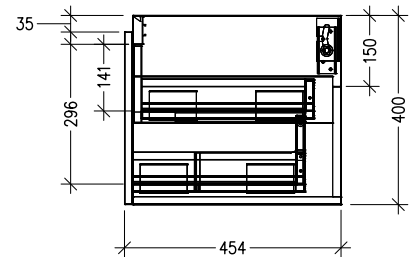

SPECIFICATION SHEET

Oxley Luxe 900 1-Drawer Wall Hung Vanity, Left Offset Basin

Code: 5126L

Features

- 1-Drawer Wall Hung Vanity with
- Left Offset Basin Vanity
- Slabtop Options : Stonecast Tops or Acrylic Solid Surface Tops
- Full Extension Soft Close Drawers with Extrusion - *Extrusion upgrade options available*
- Dimensions: H420 x W900 x D465

*Note : Vessel basins are purchased separately.
See www.newtech.co.nz for the full range of basin, colour and extrusion options.*

Technical Details

Note: All measurements shown are in millimetres. Sizes are nominal.

TOP VIEW

FRONT VIEW

SIDE VIEW

SPECIFICATION SHEET

Oxley Luxe 900 1-Drawer Wall Hung Vanity, Left Offset Basin with cosmetic drawers

Newtech Code: COSR

Technical Details

TOP VIEW

FRONT VIEW

SIDE VIEW

Note: Drawings shown are for COSR only. No other cosmetic drawer option is available on this vanity.