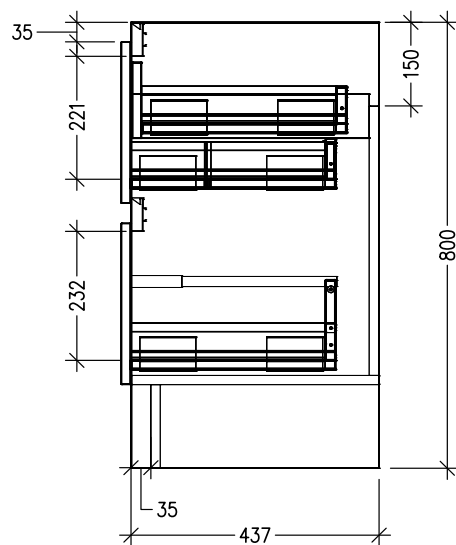

SPECIFICATION SHEET

Oxley Luxe 900 2-Drawer Floorstanding Vanity

Code: 6668

Features

- 2-Drawer Floorstanding Vanity with Slab Top
- Centre Basin Vanity
- Full Extension Soft Close Drawers with Extrusion - *Extrusion upgrade options available*
- 20mm Slab Top - *Slab Top options available*
- Dimensions: H820 x W900 x D465

*Note: Vessel basins are purchased separately.
Visit www.newtech.co.nz for the full range of vessel basin options.*

Technical Details

Note: All measurements shown are in millimetres. Sizes are nominal.

TOP VIEW

FRONT VIEW

SIDE VIEW

SPECIFICATION SHEET

Oxley Luxe 900 2-Drawer Floorstanding Vanity with cosmetic drawers

Newtech Code: COSLR,COSL,COSR

Technical Details

TOP VIEW

FRONT VIEW

Note: Drawings shown are for COSLR. When COSL or COSR is selected please ignore the opposite cosmetic drawer in the drawings as the opposite side would be a full depth drawer.

SIDE VIEW