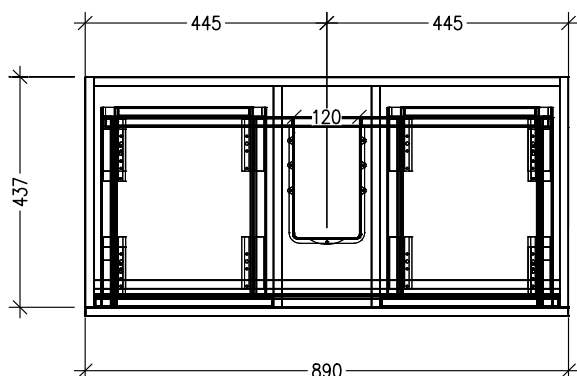

FRONT VIEW

SIDE VIEW

SPECIFICATION SHEET

Oxley Luxe 900 2-Drawer Floorstanding Vanity with cosmetic drawers

Newtech Code: COSLR,COSL,COSR

Technical Details

TOP VIEW

FRONT VIEW

Note: Drawings shown are for COSLR. When COSL or COSR is selected please ignore the opposite cosmetic drawer in the drawings as the opposite side would be a full depth drawer.

SIDE VIEW