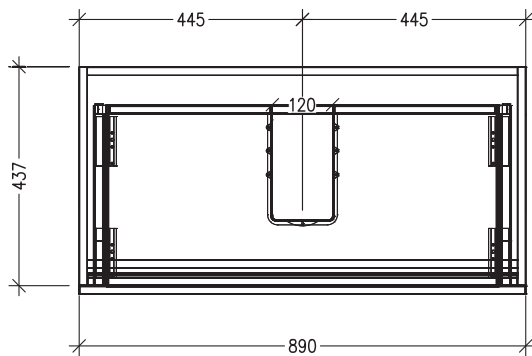

SPECIFICATION SHEET

Oxley Luxe 900 2-Drawer Floorstanding Vanity

Code: 6668

Features

- 2-Drawer Floorstanding Vanity with Slab Top
- Centre Basin Vanity
- Full Extension Soft Close Drawers with Extrusion - *Extrusion upgrade options available*
- 20mm Slab Top - *Slab Top options available*
- Dimensions: H820 x W900 x D465

*Note: Vessel basins are purchased separately.
Visit www.newtech.co.nz for the full range of vessel basin options.*

Technical Details

Note: All measurements shown are in millimetres. Sizes are nominal.

TOP VIEW

FRONT VIEW

SIDE VIEW

SPECIFICATION SHEET

Oxley Luxe 900 2-Drawer Floorstanding Vanity with cosmetic drawers

Newtech Code: COSLR,COSL,COSR

Technical Details

TOP VIEW

FRONT VIEW