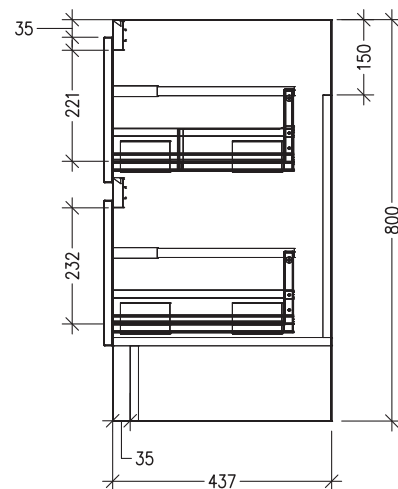

SPECIFICATION SHEET

Oxley Luxe 900 2-Drawer Floorstanding Vanity

Code: 6668

Features

- 2-Drawer Floorstanding Vanity with Slab Top
- Centre Basin Vanity
- Full Extension Soft Close Drawers with Extrusion - *Extrusion upgrade options available*
- 20mm Slab Top - *Slab Top options available*
- Dimensions: H820 x W900 x D465

*Note: Vessel basins are purchased separately.
Visit www.newtech.co.nz for the full range of vessel basin options.*

Technical Details

Note: All measurements shown are in millimetres. Sizes are nominal.

TOP VIEW

FRONT VIEW

SIDE VIEW

SPECIFICATION SHEET

Oxley Luxe 900 2-Drawer Floorstanding Vanity with cosmetic drawers

Newtech Code: COSLR,COSL,COSR

Technical Details

TOP VIEW

FRONT VIEW

Note: Drawings shown are for COSLR. When COSL or COSR is selected please ignore the opposite cosmetic drawer in the drawings as the opposite side would be a full depth drawer.

SIDE VIEW