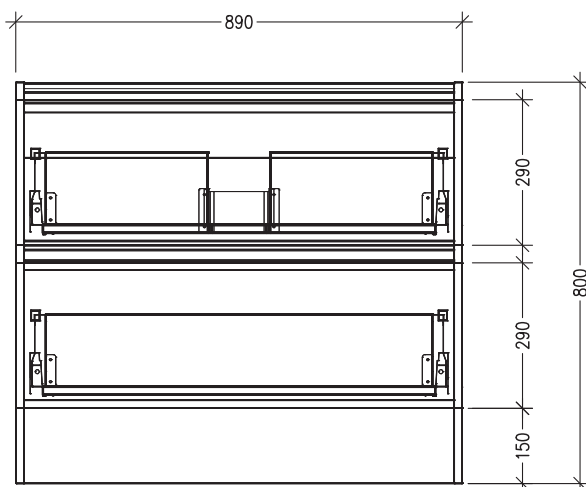

SPECIFICATION SHEET

Oxley Luxe 900 2-Drawer Floorstanding Vanity

Code: 6668

Features

- 2-Drawer Floorstanding Vanity with Slab Top
- Centre Basin Vanity
- Full Extension Soft Close Drawers with Extrusion - *Extrusion upgrade options available*
- 20mm Slab Top - *Slab Top options available*
- Dimensions: H820 x W900 x D465

*Note: Vessel basins are purchased separately.
Visit www.newtech.co.nz for the full range of vessel basin options.*

Technical Details

Note: All measurements shown are in millimetres. Sizes are nominal.

TOP VIEW

FRONT VIEW

SIDE VIEW

SPECIFICATION SHEET

Oxley Luxe 900 2-Drawer Floorstanding Vanity with cosmetic drawers

Newtech Code: COSLR,COSL,COSR

Technical Details

TOP VIEW

FRONT VIEW

Note: Drawings shown are for COSLR. When COSL or COSR is selected please ignore the opposite cosmetic drawer in the drawings as the opposite side would be a full depth drawer.

SIDE VIEW