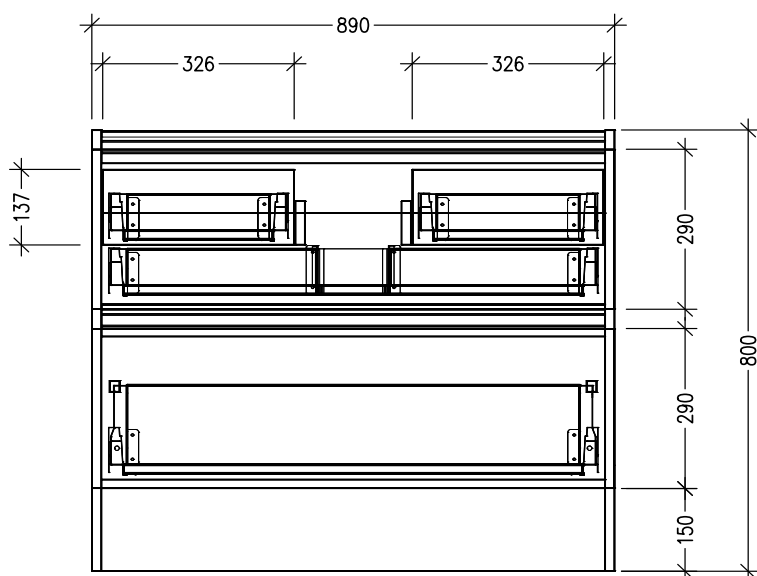

FRONT VIEW

SIDE VIEW

SPECIFICATION SHEET

Oxley Luxe 900 2-Drawer Floorstanding Vanity with cosmetic drawers

Newtech Code: COSLR,COSL,COSR

Technical Details

TOP VIEW

FRONT VIEW

Note: Drawings shown are for COSLR. When COSL or COSR is selected please ignore the opposite cosmetic drawer in the drawings as the opposite side would be a full depth drawer.

SIDE VIEW