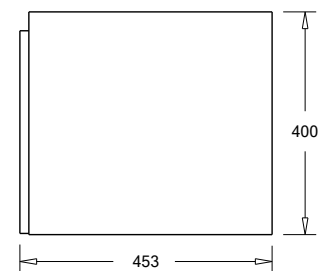

Midnight Stone
MS

Himalaya
HY

Note: To order a Slab Top, add the Slab Top code to the cabinet code

Technical Details

Note: All measurements shown are in millimetres. Sizes are nominal.

Note: Full Drawer Box on Left Hand Side

TOP VIEW

FRONT VIEW

SIDE VIEW