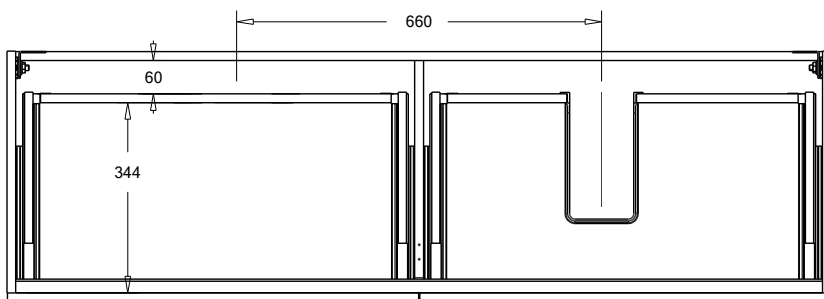

Midnight Stone
MS

Himalaya
HY

Note: To order a Slab Top, add the Slab Top code to the cabinet code

Technical Details

Note: All measurements shown are in millimetres. Sizes are nominal.

Note: Full Drawer Box on Left Hand Side

TOP VIEW

FRONT VIEW

SIDE VIEW