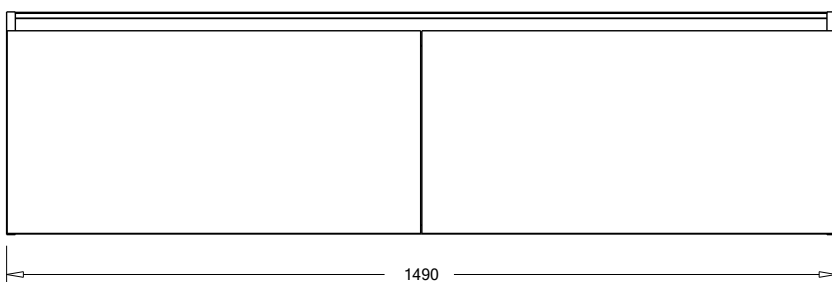

Midnight Stone
MS

Himalaya
HY

Note: To order a Slab Top, add the Slab Top code to the cabinet code

Technical Details

Note: All measurements shown are in millimetres. Sizes are nominal.

Note: Full Drawer Box on Left Hand Side

TOP VIEW

FRONT VIEW

SIDE VIEW