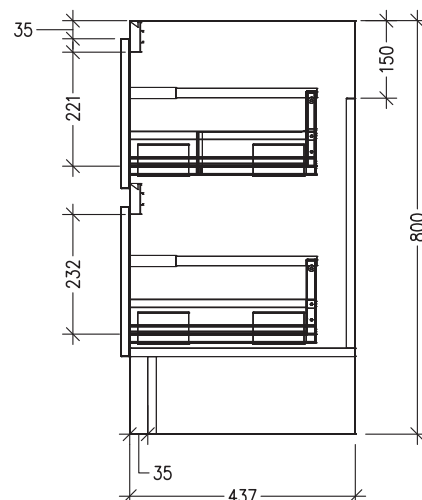

SPECIFICATION SHEET

Oxley 750 2-Drawer Floorstanding Vanity

Code: 6636

Features

- 2-Drawer Floorstanding Vanity with Inset Basin
- Single Inset Basin
- Full Extension Soft Close Drawers with Extrusion - *Extrusion upgrade options available*
- Dimensions: H820 x W750 x D465

See www.newtech.co.nz for the full range of basin, colour and extrusion options.

Technical Details

Note: All measurements shown are in millimetres. Sizes are nominal.

TOP VIEW

FRONT VIEW

SIDE VIEW

SPECIFICATION SHEET

Oxley 750 2-Drawer Floorstanding Vanity with cosmetic drawers

Newtech Code: COSLR,COSL,COSR

Technical Details

TOP VIEW

FRONT VIEW

SIDE VIEW

Note: Drawings shown are for COSLR. When COSL or COSR is selected please ignore the opposite cosmetic drawer in the drawings as the opposite side would be a full depth drawer.