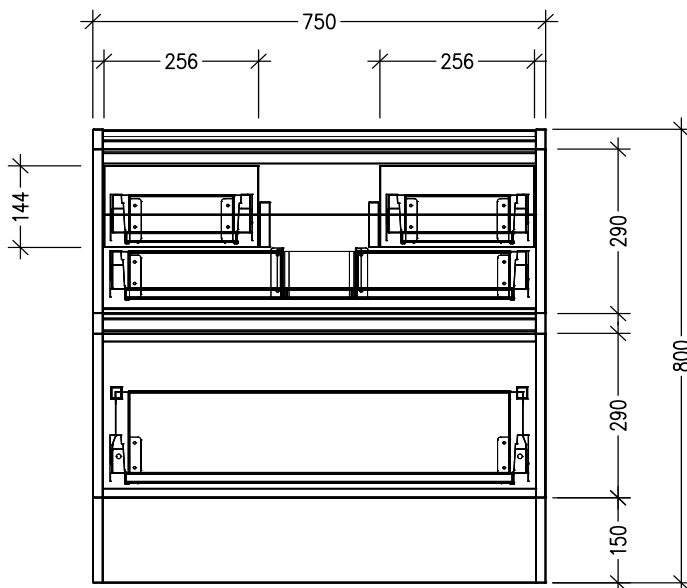

SPECIFICATION SHEET

Oxley 750 2-Drawer Floorstanding Vanity

Code: 6636

Features

- 2-Drawer Floorstanding Vanity with Inset Basin
- Single Inset Basin
- Full Extension Soft Close Drawers with Extrusion - *Extrusion upgrade options available*
- Dimensions: H820 x W750 x D465

See www.newtech.co.nz for the full range of basin, colour and extrusion options.

Technical Details

Note: All measurements shown are in millimetres. Sizes are nominal.

TOP VIEW

FRONT VIEW

SIDE VIEW

SPECIFICATION SHEET

Oxley 750 2-Drawer Floorstanding Vanity with cosmetic drawers

Newtech Code: COSLR,COSL,COSR

Technical Details

TOP VIEW

FRONT VIEW

SIDE VIEW

Note: Drawings shown are for COSLR. When COSL or COSR is selected please ignore the opposite cosmetic drawer in the drawings as the opposite side would be a full depth drawer.