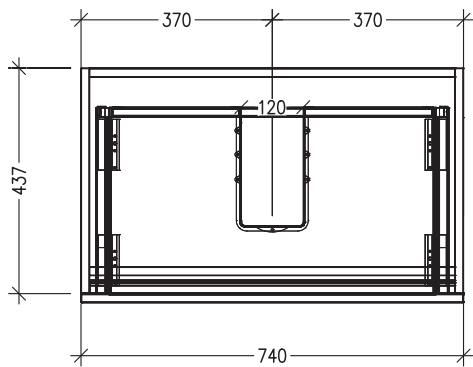

SPECIFICATION SHEET

Oxley 750 2-Drawer Floorstanding Vanity

Code: 6636

Features

- 2-Drawer Floorstanding Vanity with Inset Basin
- Single Inset Basin
- Full Extension Soft Close Drawers with Extrusion - *Extrusion upgrade options available*
- Dimensions: H820 x W750 x D465

See www.newtech.co.nz for the full range of basin, colour and extrusion options.

Technical Details

Note: All measurements shown are in millimetres. Sizes are nominal.

TOP VIEW

FRONT VIEW

SIDE VIEW

SPECIFICATION SHEET

Oxley 750 2-Drawer Floorstanding Vanity with cosmetic drawers

Newtech Code: COSLR,COSL,COSR

Technical Details

TOP VIEW

FRONT VIEW

SIDE VIEW

Note: Drawings shown are for COSLR. When COSL or COSR is selected please ignore the opposite cosmetic drawer in the drawings as the opposite side would be a full depth drawer.