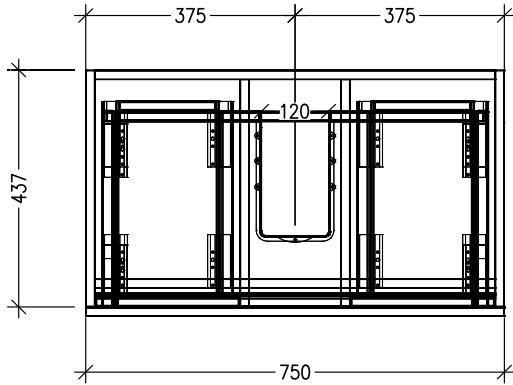

SPECIFICATION SHEET

Oxley 750 2-Drawer Floorstanding Vanity

Code: 6636

Features

- 2-Drawer Floorstanding Vanity with Inset Basin
- Single Inset Basin
- Full Extension Soft Close Drawers with Extrusion - *Extrusion upgrade options available*
- Dimensions: H820 x W750 x D465

See www.newtech.co.nz for the full range of basin, colour and extrusion options.

Technical Details

Note: All measurements shown are in millimetres. Sizes are nominal.

TOP VIEW

FRONT VIEW

SIDE VIEW

SPECIFICATION SHEET

Oxley 750 2-Drawer Floorstanding Vanity with cosmetic drawers

Newtech Code: COSLR,COSL,COSR

Technical Details

TOP VIEW

FRONT VIEW

SIDE VIEW

Note: Drawings shown are for COSLR. When COSL or COSR is selected please ignore the opposite cosmetic drawer in the drawings as the opposite side would be a full depth drawer.