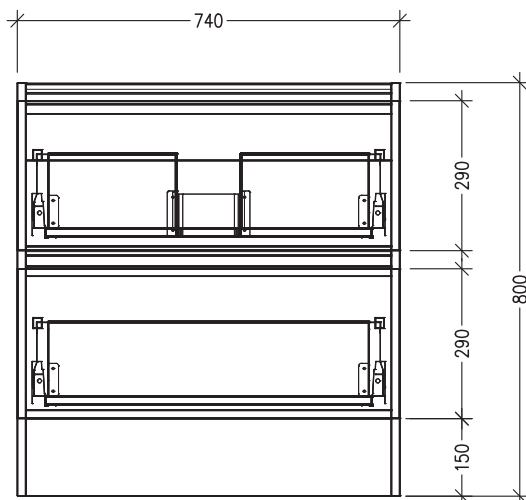

SPECIFICATION SHEET

Oxley 750 2-Drawer Floorstanding Vanity

Code: 6636

Features

- 2-Drawer Floorstanding Vanity with Inset Basin
- Single Inset Basin
- Full Extension Soft Close Drawers with Extrusion - *Extrusion upgrade options available*
- Dimensions: H820 x W750 x D465

See www.newtech.co.nz for the full range of basin, colour and extrusion options.

Technical Details

Note: All measurements shown are in millimetres. Sizes are nominal.

TOP VIEW

FRONT VIEW

SIDE VIEW

SPECIFICATION SHEET

Oxley 750 2-Drawer Floorstanding Vanity with cosmetic drawers

Newtech Code: COSLR,COSL,COSR

Technical Details

TOP VIEW

FRONT VIEW

SIDE VIEW

Note: Drawings shown are for COSLR. When COSL or COSR is selected please ignore the opposite cosmetic drawer in the drawings as the opposite side would be a full depth drawer.