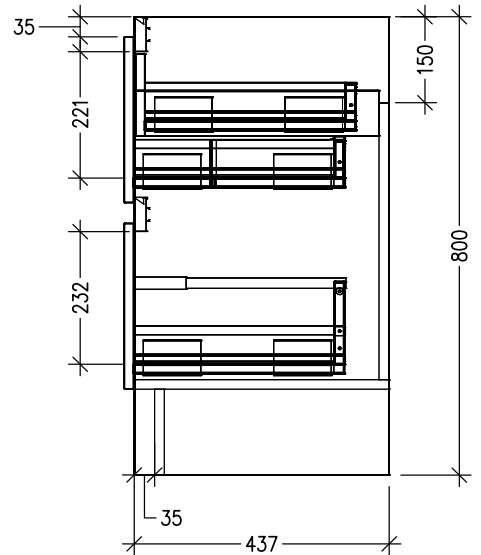

See www.newtech.co.nz for the full range of basin, colour and extrusion options.

Technical Details

Note: All measurements shown are in millimetres. Sizes are nominal.

TOP VIEW

FRONT VIEW

SIDE VIEW

SPECIFICATION SHEET

Oxley 750 2-Drawer Floorstanding Vanity with cosmetic drawers

Newtech Code: COSLR,COSL,COSR

Technical Details

TOP VIEW

FRONT VIEW

SIDE VIEW

Note: Drawings shown are for COSLR. When COSL or COSR is selected please ignore the opposite cosmetic drawer in the drawings as the opposite side would be a full depth drawer.