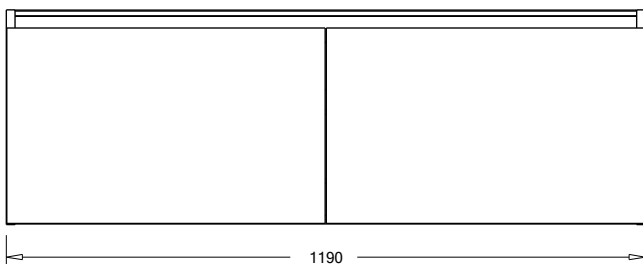

### Features

- 2-Drawer Wall Hung Vanity - *Colour options below*
- StoneCast 20mm Via Single Basin [Standard] - *Upgrade options available*
- Full Extension Soft Close Drawers with Extrusions - *Extrusion upgrade options available*
- Dimensions: H420 x W1200 x D465

### Cabinet Options

### Technical Details

Note: All measurements shown are in millimetres. Sizes are nominal.

TOP VIEW

FRONT VIEW

SIDE VIEW

## 1200mm Single Basin Options