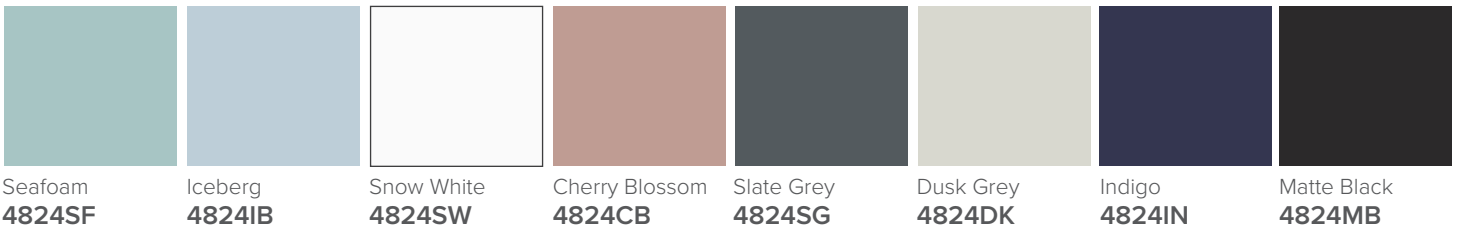

Cabinet Options