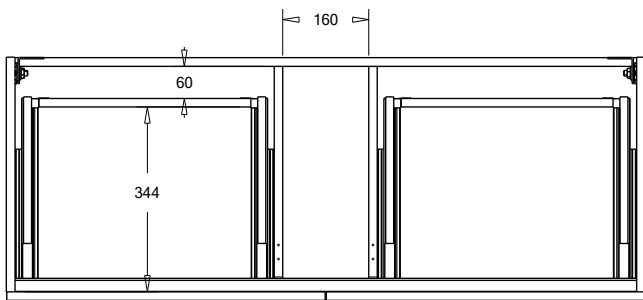

### Features

- 2-Drawer Wall Hung Vanity - *Colour options below*
- StoneCast 20mm Via Single Basin [Standard] - *Upgrade options available*
- Full Extension Soft Close Drawers with Extrusions - *Extrusion upgrade options available*
- Dimensions: H420 x W1200 x D465

### Technical Details

Note: All measurements shown are in millimetres. Sizes are nominal.

TOP VIEW

FRONT VIEW

SIDE VIEW

## 1200mm Single Basin Options