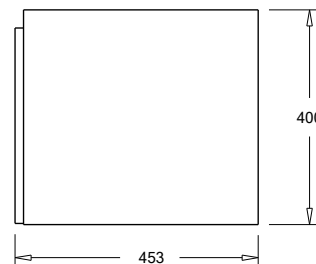

### Technical Details

Note: All measurements shown are in millimetres. Sizes are nominal.

TOP VIEW

FRONT VIEW

SIDE VIEW

## 1200mm Single Basin Options