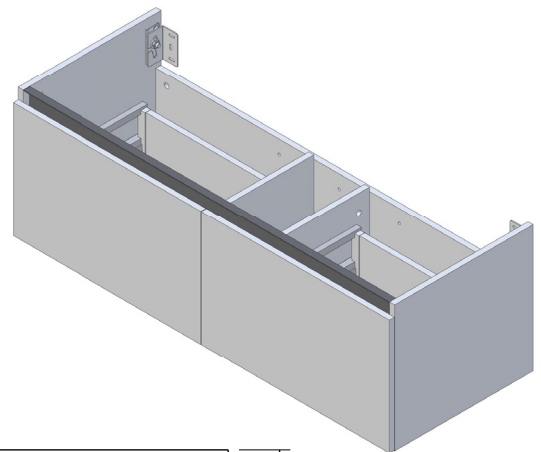

### Cabinet Options

### Technical Details

Note: All measurements shown are in millimetres. Sizes are nominal.

TOP VIEW

FRONT VIEW

SIDE VIEW

## 1200mm Single Basin Options