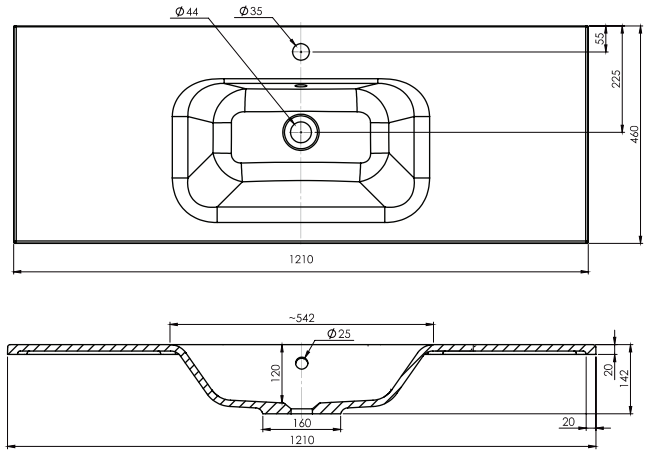

SPECIFICATION SHEET

1200mm Single Basin Options

Via

StoneCast with overflow
Gloss White - VIA
Matte White - VIAMW

W1210 x D460 x H20