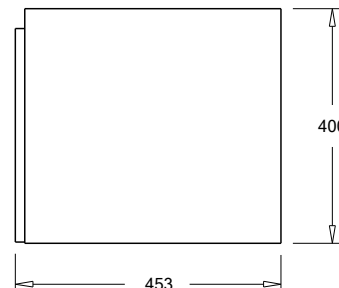

SPECIFICATION SHEET

Oxley 1200 2-Drawer Right Offset Basin Wall Hung Vanity

Features

- 2-Drawer Wall Hung Vanity - *Colour options below*
- StoneCast 20mm Via Right Offset Basin [Standard]
- Full Extension Soft Close Drawers with Extrusions - *Extrusion upgrade options available*
- Dimensions: H420 x W1200 x D465

Matte Black
4828RMB

Technical Details

Note: All measurements shown are in millimetres. Sizes are nominal.

Note: Full Drawer Box on Left Hand Side

TOP VIEW

FRONT VIEW

SIDE VIEW

SPECIFICATION SHEET

1200mm Right Offset Basin Option

Via Right Offset

StoneCast with overflow

Left Offset Basin

Gloss White - VIA

Matte White - VIAMW

W1210 x D460 x H20