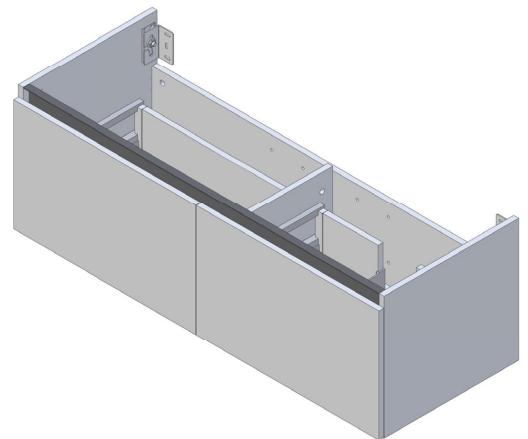

SPECIFICATION SHEET

Oxley 1200 2-Drawer Right Offset Basin Wall Hung Vanity

Features

- 2-Drawer Wall Hung Vanity - *Colour options below*
- StoneCast 20mm Via Right Offset Basin [Standard]
- Full Extension Soft Close Drawers with Extrusions - *Extrusion upgrade options available*
- Dimensions: H420 x W1200 x D465

Matte Black
4828RMB

Technical Details

Note: All measurements shown are in millimetres. Sizes are nominal.

Note: Full Drawer Box on Left Hand Side

TOP VIEW

FRONT VIEW

SIDE VIEW

SPECIFICATION SHEET

1200mm Right Offset Basin Option

Via Right Offset

StoneCast with overflow

Left Offset Basin

Gloss White - VIA

Matte White - VIAMW

W1210 x D460 x H20