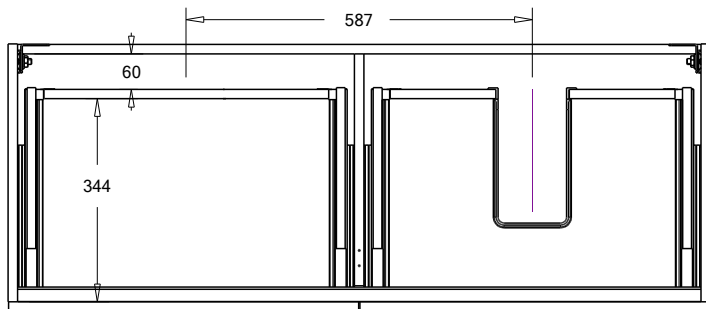

SPECIFICATION SHEET

Oxley 1200 2-Drawer Right Offset Basin Wall Hung Vanity

Features

- 2-Drawer Wall Hung Vanity - *Colour options below*
- StoneCast 20mm Via Right Offset Basin [Standard]
- Full Extension Soft Close Drawers with Extrusions - *Extrusion upgrade options available*
- Dimensions: H420 x W1200 x D465

Matte Black
4828RMB

Technical Details

Note: All measurements shown are in millimetres. Sizes are nominal.

Note: Full Drawer Box on Left Hand Side

TOP VIEW

FRONT VIEW

SIDE VIEW

SPECIFICATION SHEET

1200mm Right Offset Basin Option

Via Right Offset

StoneCast with overflow

Left Offset Basin

Gloss White - VIA

Matte White - VIAMW

W1210 x D460 x H20