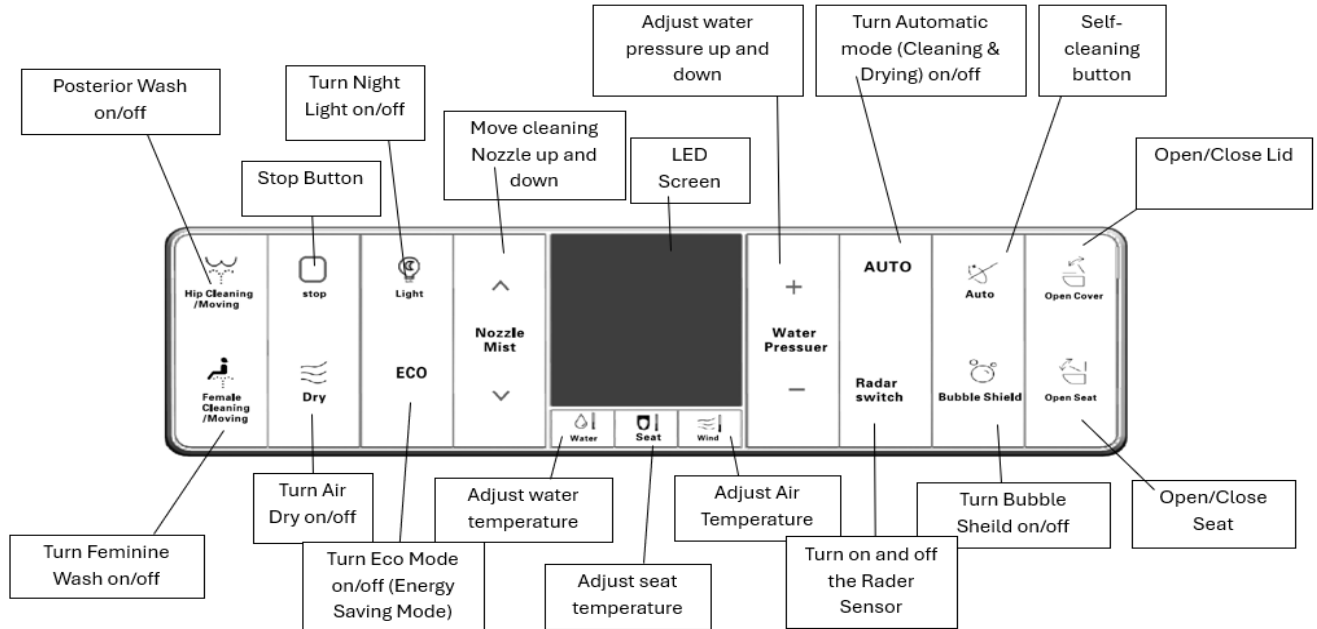

SPECIFICATION SHEET

Bidet Remote Control

Smart remote control with display screen. The user-friendly interface and clearly labelled buttons allow for intuitive operation and effortless control of various modes

- Can be wall mounted
- Require 2x batteries (not supplied)

Controls Information

- Posterior Wash Button – Turn on cleaning for 90 seconds. Double clicking this button will turn on mobile/massage cleaning effect as water moves back and forth
- Feminine Wash Button – Turn on cleaning for 90 seconds. Double clicking this button will turn on mobile/massage cleaning
- Stop Button - Turn off any function that is active.
- Air Dry Button - turn on air drying for 180 seconds.
- Eco Mode Button – turn on and off Energy Saving Mode
- Night Light Button – turn on and off the night light. Selecting this function will allow the night light to turn on when there is no other light on in the room.
- Nozzle Mist Button – adjust the nozzle to a comfortable position (4 positions available)
- Water temperature button – adjust the water temperature up and down. (4 temperatures available – room temperature, low (35°C), medium (37°C) and high (40°C)
- Seat temperature button – adjust seat temperature up and down. (4 temperatures available – room temperature, low (35°C), medium (37°C) and high (40°C)
- Air temperature button – adjust air temperature up and down. (4 temperatures available – room temperature, low (35°C), medium (37°C) and high (40°C)
- Water Pressure button – adjust the water pressure up and down.
- Automatic Mode Button – turn automatic mode on and off. When this is selected cleaning mode will automatically turn on for 90 seconds then drying mode will automatically turn on for 180 seconds
- Self-Cleaning Button – Turn on and off the self-cleaning for the Nozzle.
- Radar Sensor Button – Turn on and off the Radar Sensor. Selecting this function will allow the radar to sense a human approaching the toilet which will open the toilet lid and then close the toilet lid when no one is in the room.
- Bubble Shield Button – Turn on and off the bubble shield. Selecting this function will allow the seat to spray bubbles around the toilet seat when you sit on the seat and when you leave the seat for a cleaner experience.
- Open/Close Lid Button – Open and Close Lid
- Open/Close Seat Button – Open and Close Seat
- LED display Screen - this screen will show all the functions that have been selected and the temperature of these functions.