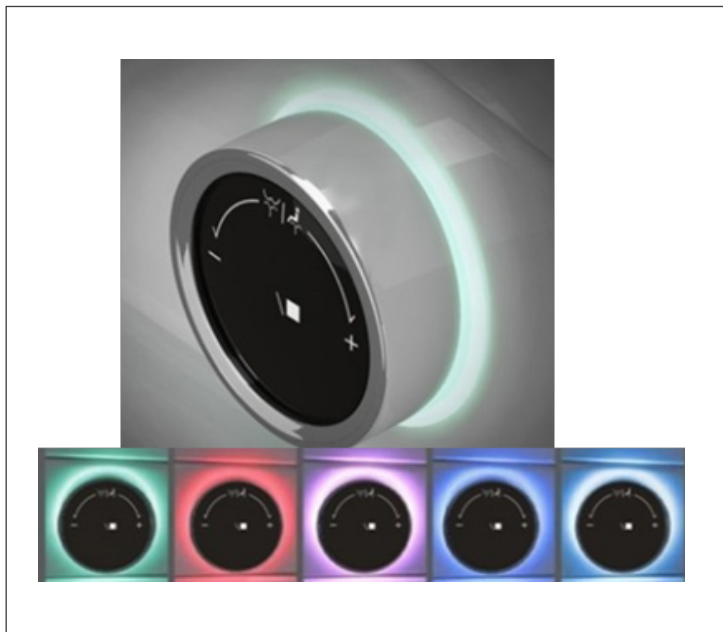

SPECIFICATION SHEET

Control Knob

PRODUCT OVERVIEW

The stepless colourful control knob simplifies multiple functions for easy use without having to use the remote control.

Features

- Located left side of toilet seat
- Counterclockwise rotation – Turn on Posterior Wash and moving/massage nozzle
- Clockwise Rotation – Turn on for 90 seconds Feminine wash and moving/massage Nozzle for 90 seconds.
- Single Press – Turn off any function that is active.
- Long press while seated – Turn on drying function for 180 seconds