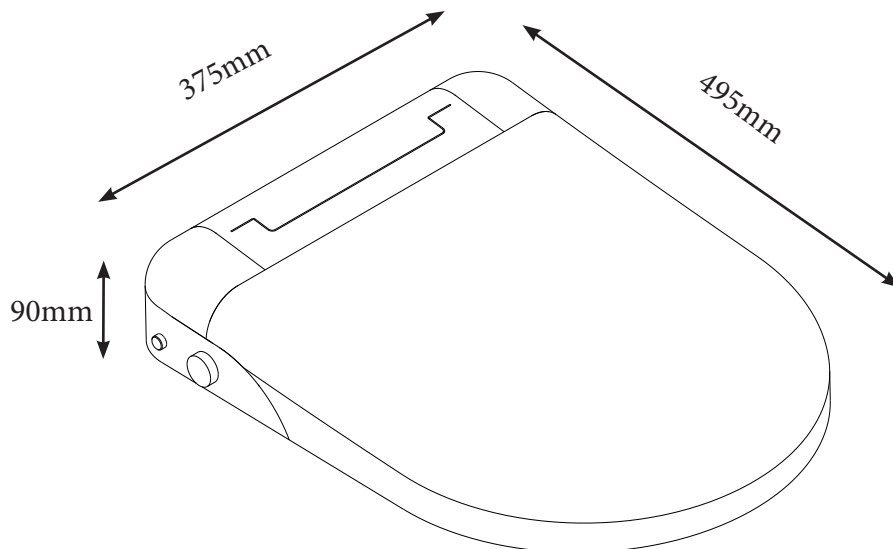

SPECIFICATION SHEET

Intelligent Bidet Toilet Seat

Newtech Code: V8214

Features

- Material: Polypropylene
- Dimensions: H90 x W375mm x D495mm
- Suitable for Casalino Toilet Only
- Heated Seat with adjustable temperature levels and warm air dryer
- Soft Close Seat
- Automatic opening/closing lid
- Adjustable Nozzle position
- IP Rating: IPX4 Class 1
- Rated Power : 820W
- Rated Voltage :220V~50Hz
- Operating Temperature : 0°C – 40°C
- Water Pressure Requirement: : 0.70-750kPa
- Power Cord Length: 1.5M
- Maximum User Weight : 120kg
- Night Light
- Overheating Protection
- Removable Toilet Seat Cover
- Water Filter (Optional)

Please note: This Bidet seat must be installed with a Reduced Pressure Zone (RPZ) Valve or other backflow prevention device, which is not supplied by Newtech. This is required to meet the Building Code requirements. Please consult with your registered Plumber.

Technical Details

Note: All measurements shown are in millimetres. Sizes are nominal.

SPECIFICATION SHEET

Bidet Remote Control

Smart remote control with display screen. The user-friendly interface and clearly labelled buttons allow for intuitive operation and effortless control of various modes

SPECIFICATION SHEET

Control Knob

PRODUCT OVERVIEW

The stepless colourful control knob simplifies multiple functions for easy use without having to use the remote control.

Features

- Located left side of toilet seat
- Counterclockwise rotation – Turn on Posterior Wash and moving/massage nozzle
- Clockwise Rotation – Turn on for 90 seconds Feminine wash and moving/massage Nozzle for 90 seconds.
- Single Press – Turn off any function that is active.
- Long press while seated – Turn on drying function for 180 seconds