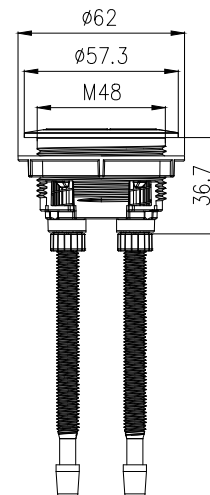

SPECIFICATION SHEET

Newtech Accessible Range Toilet Flush Button

Features

- Raised button for accessible activation
- Available in four different colour for easy identification
- Size : 48mm
- Colour options
 - V8042- Chrome(Not Raised)
 - V8041-White
 - V8040-Blue
 - V8047-Grey

Technical Details

Note: All measurements shown are in millimetres. Sizes are nominal.

OTHER COLOUR

CHROME(NOT RAISED)