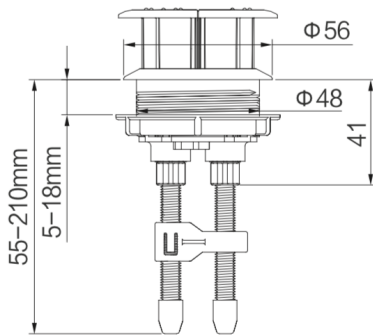

SPECIFICATION SHEET

Newtech Accessible Range Toilet Flush Button

Features

- Raised button for accessible activation
- Available in four different colour for easy identification
- Size : 48mm
- Colour options
 - V8042- Chrome(Not Raised)
 - V8041-White
 - V8040-Blue
 - V8047-Grey

Technical Details

Note: All measurements shown are in millimetres. Sizes are nominal.

OTHER COLOUR

CHROME(NOT RAISED)