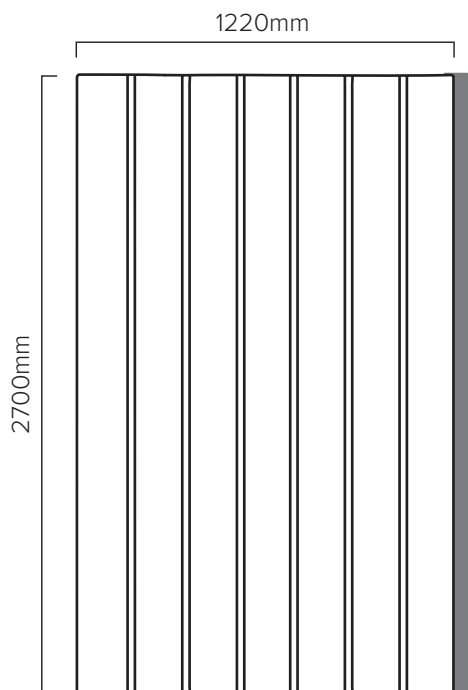

## InnoWall - Newport Profile Panel

MPW-12-NP

### Product Details

- V-Groove Profile Panel
- 12mm pre-primed panels ready for painting
- Each panel features an interlocking system on the 2700mm edge
- White melamine-coated backing
- P2 Grade, MDF (760 kg/m<sup>3</sup>)
- Panel sizes: H2700mm x W1220mm x D12mm

### Technical Details

Note: All measurements shown are in millimetres.

Each panel features the interlocking system on one side of the 2700mm edge