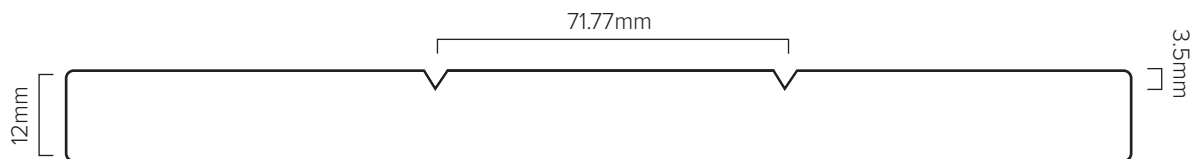

### Product Details

- V-Groove Profile Panel
- 12mm pre-primed panels ready for painting
- Each panel features an interlocking system on the 2700mm edge
- White melamine-coated backing
- P2 Grade, MDF (760 kg/m<sup>3</sup>)
- Panel sizes: H2700mm x W1220mm x D12mm

### Technical Details

Note: All measurements shown are in millimetres.

Each panel features the interlocking system on one side of the 2700mm edge