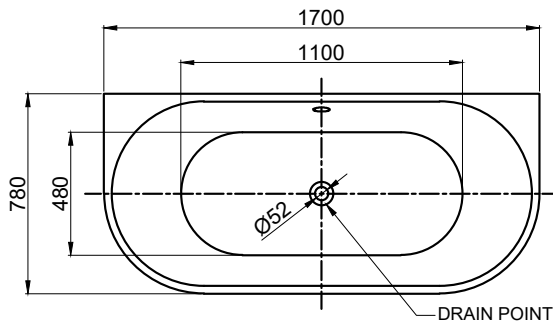

SPECIFICATION SHEET

Newark 1700 Bath

Newtech Code: 7846

Features

- Capacity: 328 Litres
- Made from easy to clean sanitary grade acrylic
- Fibreglass laminate reinforced for optimum strength
- Adjustable feet for levelling
- Requires a 40mm waste (not included) [See products 2280, 2202]
- Top fix bath waste & low profile bath trap is recommended [See product 2204]
- Dimensions: L1700 X W780 X D600

Technical Details

Note: All measurements shown are in millimetres. Sizes are nominal.

TOP VIEW

BOTTOM VIEW

FRONT VIEW

SIDE VIEW