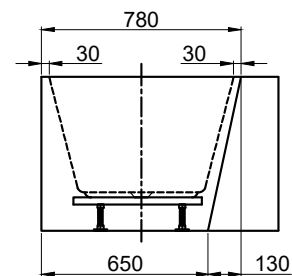

SPECIFICATION SHEET

Newark 1700 Bath

Newtech Code: 7846

Features

- Capacity: 328 Litres
- Made from easy to clean sanitary grade acrylic
- Fibreglass laminate reinforced for optimum strength
- Adjustable feet for levelling
- Requires a 40mm waste (not included) [See products 2280, 2202]
- Top fix bath waste & low profile bath trap is recommended [See product 2204]
- Dimensions: L1700 X W780 X D600

Technical Details

Note: All measurements shown are in millimetres. Sizes are nominal.

TOP VIEW

BOTTOM VIEW

FRONT VIEW

SIDE VIEW