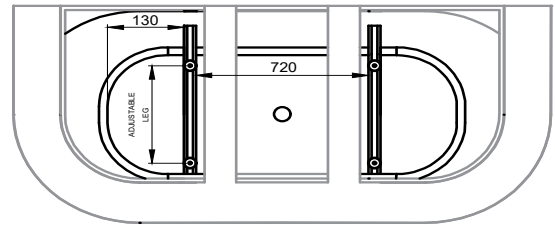

SPECIFICATION SHEET

Newark 1700 Bath

Newtech Code: 7846

Features

- Capacity: 328 Litres
- Made from easy to clean sanitary grade acrylic
- Fibreglass laminate reinforced for optimum strength
- Adjustable feet for levelling
- Requires a 40mm waste (not included) [See products 2280, 2202]
- Top fix bath waste & low profile bath trap is recommended [See product 2204]
- Dimensions: L1700 X W780 X D600

Technical Details

Note: All measurements shown are in millimetres. Sizes are nominal.

TOP VIEW

BOTTOM VIEW

FRONT VIEW

SIDE VIEW