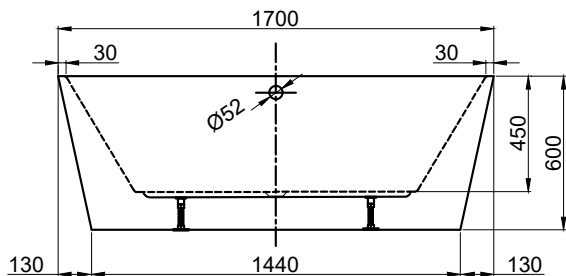

SPECIFICATION SHEET

Newark 1700 Bath

Newtech Code: 7846

Features

- Capacity: 328 Litres
- Made from easy to clean sanitary grade acrylic
- Fibreglass laminate reinforced for optimum strength
- Adjustable feet for levelling
- Requires a 40mm waste (not included) [See products 2280, 2202]
- Top fix bath waste & low profile bath trap is recommended [See product 2204]
- Dimensions: L1700 X W780 X D600

Technical Details

Note: All measurements shown are in millimetres. Sizes are nominal.

TOP VIEW

BOTTOM VIEW

FRONT VIEW

SIDE VIEW