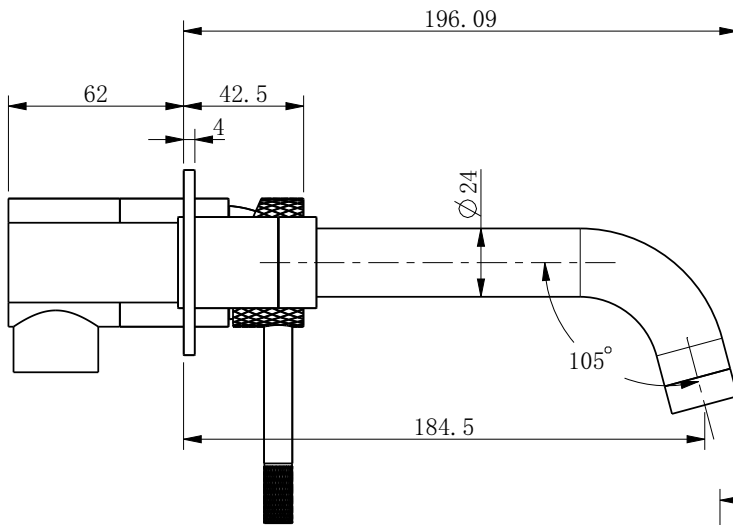

## Motivo Wall Mounted Basin Mixer and Spout

Code: MT8104

### Product Details

- Available in 5 different colours:
  - Chrome (Mirror Chrome)
  - Brushed Nickel (304 Stainless Steel)
  - Black (Chrome Black - Scratch Resistant)
  - Gunmetal (PVD)
  - Brushed Brass (PVD)
- Knurled Textured Handle
- 304 Stainless Steel Valve Body and Casting Handle
- 304 Stainless Steel rotated spout:  $\text{Ø}24\text{mm}$
- Lead-Free Stainless Steel Tapware (Materials comply with AS/NZS 4020:2018 for products in contact with drinking water)
- Minimum Pressure = 150kPa
- Maximum Operating Pressure = 500kPa (As per NZ Building code AS/NZS 3500.01)
- Maximum Operating temperature = 65 Degrees
- Wels Rating = 5 Star / 6 Litres per minute
- Watermark Neoperl Aerator
- $\text{Ø}35\text{mm}$  Sedal Ceramic Cartridge
- Spout Reach = 193mm
- Faceplates =  $\text{Ø}65\text{mm}$
- Watermark Certified
- Mains Pressure Only

### Technical Details

Note: All measurements shown are in millimetres. Sizes are nominal.

SIDE VIEW

FRONT VIEW