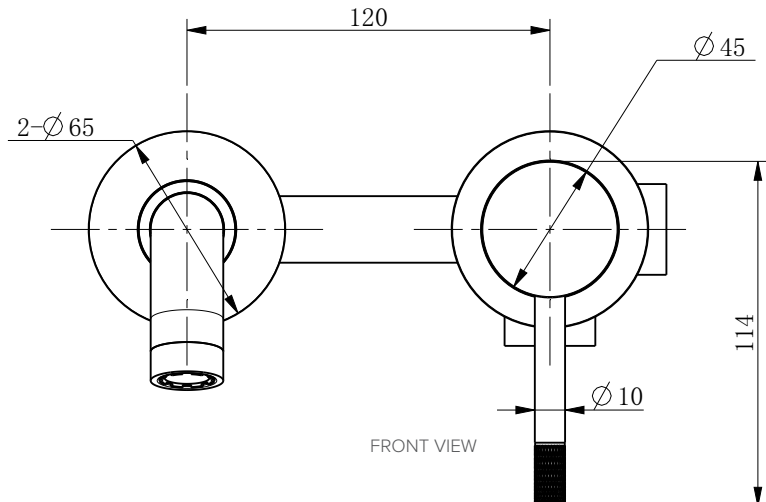

### Product Details

- Available in 5 different colours:
  - Chrome (Mirror Chrome)
  - Brushed Nickel (304 Stainless Steel)
  - Black (Chrome Black - Scratch Resistant)
  - Gunmetal (PVD)
  - Brushed Brass (PVD)
- Knurled Textured Handle
- 304 Stainless Steel Valve Body and Casting Handle
- 304 Stainless Steel rotated spout:  $\text{Ø}24\text{mm}$
- Lead-Free Stainless Steel Tapware (Materials comply with AS/NZS 4020:2018 for products in contact with drinking water)
- Minimum Pressure = 150kPa
- Maximum Operating Pressure = 500kPa (As per NZ Building code AS/NZS 3500.01)
- Maximum Operating temperature = 65 Degrees
- Wels Rating = 5 Star / 6 Litres per minute
- Watermark Neoperl Aerator
- $\text{Ø}35\text{mm}$  Sedal Ceramic Cartridge
- Spout Reach = 193mm
- Faceplates =  $\text{Ø}65\text{mm}$
- Watermark Certified
- Mains Pressure Only

### Technical Details

Note: All measurements shown are in millimetres. Sizes are nominal.

SIDE VIEW

FRONT VIEW