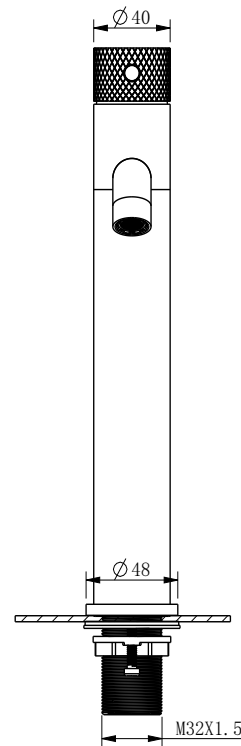

SPECIFICATION SHEET

Motivo High Basin Mixer

Code: MT8102

Product Details

- Available in 5 different colours:
 - Chrome (Mirror Chrome)
 - Brushed Nickel (304 Stainless Steel)
 - Black (Chrome Black - Scratch Resistant)
 - Gunmetal (PVD)
 - Brushed Brass (PVD)
- Knurled Textured Handle
- Material: 304 Stainless Steel Faucet Body and Casting Handle
- Lead-Free Stainless Steel Tapware (Materials comply with AS/NZS 4020:2018 for products in contact with drinking water)
- Minimum Pressure = 150kPa
- Maximum Operating Pressure = 500kPa (As per NZ Building code AS/NZS 3500.01)
- Maximum Operating temperature = 65 Degrees
- Wels Rating = 5 Star / 6 Litres per minute
- Watermark Neoperl Aerator
- Ø35mm Sedal Ceramic Cartridge
- Fixed Spout
- Spout Reach = 177mm
- Watermark Certified
- Mains Pressure Only

Technical Details

Note: All measurements shown are in millimetres. Sizes are nominal.

FRONT VIEW