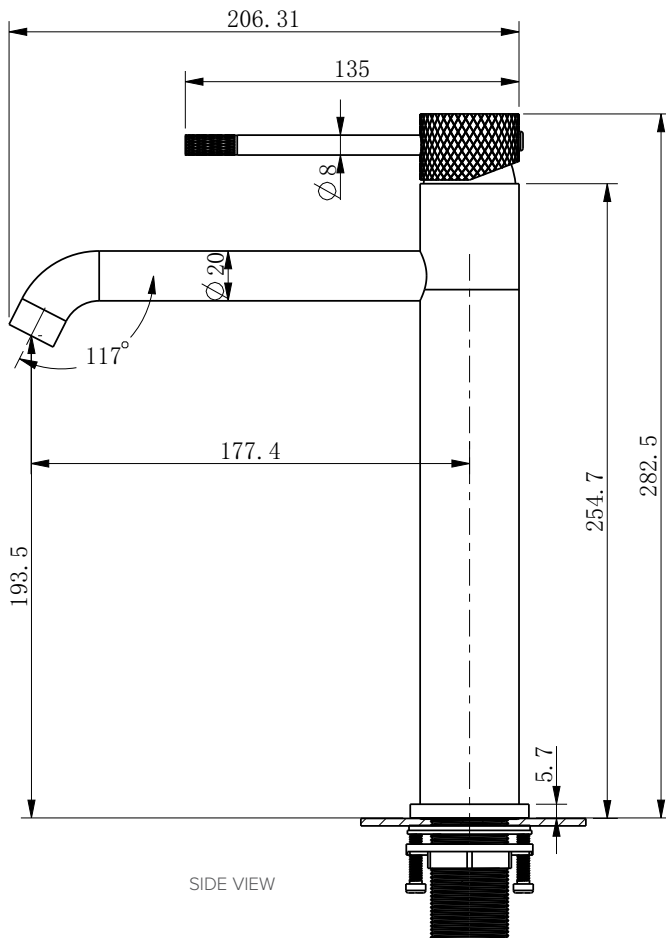

SPECIFICATION SHEET

Motivo High Basin Mixer

Code: MT8102

Product Details

- Available in 5 different colours:
 - Chrome (Mirror Chrome)
 - Brushed Nickel (304 Stainless Steel)
 - Black (Chrome Black - Scratch Resistant)
 - Gunmetal (PVD)
 - Brushed Brass (PVD)
- Knurled Textured Handle
- Material: 304 Stainless Steel Faucet Body and Casting Handle
- Lead-Free Stainless Steel Tapware (Materials comply with AS/NZS 4020:2018 for products in contact with drinking water)
- Minimum Pressure = 150kPa
- Maximum Operating Pressure = 500kPa (As per NZ Building code AS/NZS 3500.01)
- Maximum Operating temperature = 65 Degrees
- Wels Rating = 5 Star / 6 Litres per minute
- Watermark Neoperl Aerator
- Ø35mm Sedal Ceramic Cartridge
- Fixed Spout
- Spout Reach = 177mm
- Watermark Certified
- Mains Pressure Only

Technical Details

Note: All measurements shown are in millimetres. Sizes are nominal.

FRONT VIEW