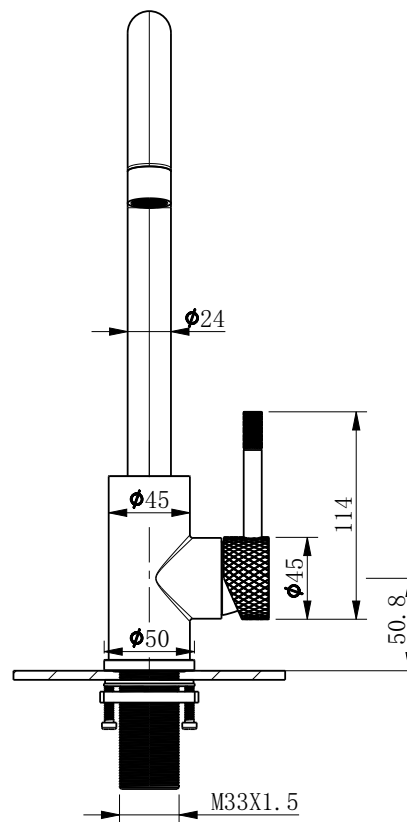

SPECIFICATION SHEET

Motivo Gooseneck Sink Mixer

Code: MT8120

Product Details

- Available in 5 different colours:
 - Chrome (Mirror Chrome)
 - Brushed Nickel (304 Stainless Steel)
 - Black (Chrome Black - Scratch Resistant)
 - Gunmetal (PVD)
 - Brushed Brass (PVD)
- Knurled Textured Handle
- 304 Stainless Steel Valve Body and Casting Handle
- Lead-Free Stainless Steel Tapware (Materials comply with AS/NZS 4020:2018 for products in contact with drinking water)
- Minimum Pressure = 150kPa
- Maximum Operating Pressure = 500kPa (As per NZ Building code AS/NZS 3500.01)
- Maximum Operating temperature = 65 Degrees
- Ø35mm Sedal Ceramic Cartridge
- Shower Mixer Faceplate = Ø65mm
- Diverter Faceplate = Ø45mm
- Watermark Certified
- Mains Pressure Only

Technical Details

Note: All measurements shown are in millimetres. Sizes are nominal.

SIDE VIEW

FRONT VIEW