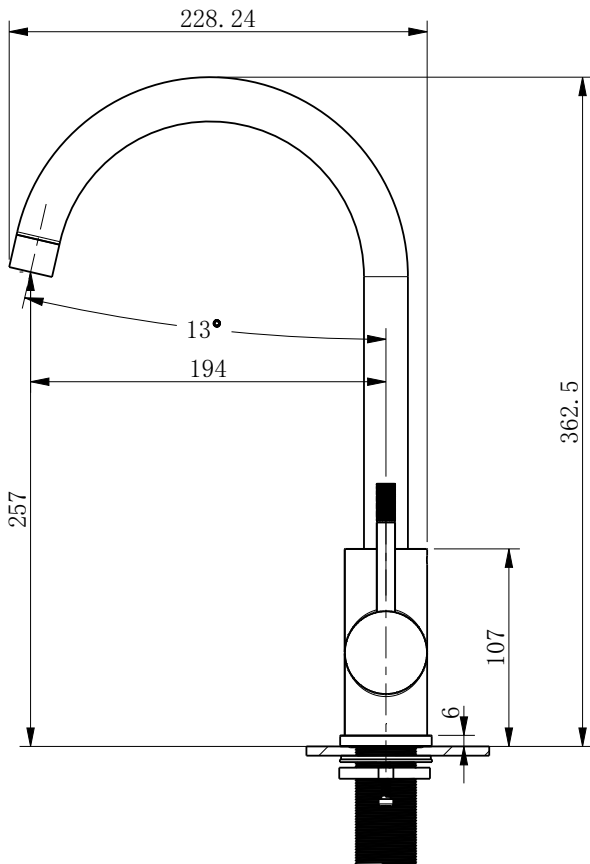

SPECIFICATION SHEET

Motivo Gooseneck Sink Mixer

Code: MT8120

Product Details

- Available in 5 different colours:
 - Chrome (Mirror Chrome)
 - Brushed Nickel (304 Stainless Steel)
 - Black (Chrome Black - Scratch Resistant)
 - Gunmetal (PVD)
 - Brushed Brass (PVD)
- Knurled Textured Handle
- 304 Stainless Steel Valve Body and Casting Handle
- Lead-Free Stainless Steel Tapware (Materials comply with AS/NZS 4020:2018 for products in contact with drinking water)
- Minimum Pressure = 150kPa
- Maximum Operating Pressure = 500kPa (As per NZ Building code AS/NZS 3500.01)
- Maximum Operating temperature = 65 Degrees
- Ø35mm Sedal Ceramic Cartridge
- Shower Mixer Faceplate = Ø65mm
- Diverter Faceplate = Ø45mm
- Watermark Certified
- Mains Pressure Only

Technical Details

Note: All measurements shown are in millimetres. Sizes are nominal.

SIDE VIEW

FRONT VIEW