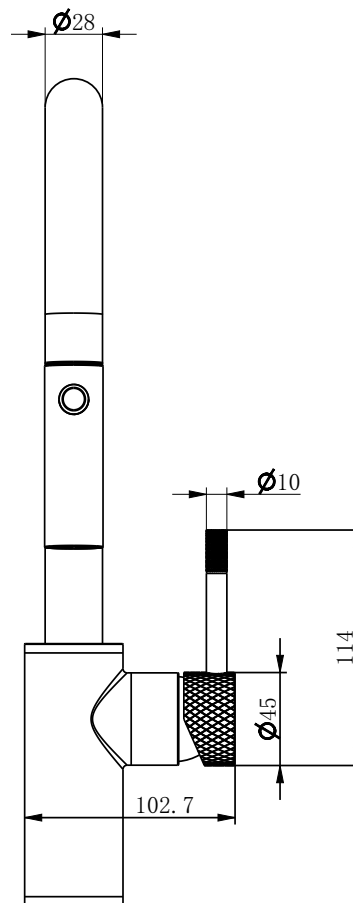

### Product Details

- Available in 5 different colours:
  - Chrome (Mirror Chrome)
  - Brushed Nickel (304 Stainless Steel)
  - Black (Chrome Black - Scratch Resistant)
  - Gunmetal (PVD)
  - Brushed Brass (PVD)
- Knurled Textured Handle
- 304 Stainless Steel Faucet Body, Casting Handle and Solid Cover
- Lead-Free Stainless Steel Tapware (Materials comply with AS/NZS 4020:2018 for products in contact with drinking water)
- Minimum Pressure = 150kPa
- Maximum Operating Pressure = 500kPa (As per NZ Building code AS/NZS 3500.01)
- Maximum Operating Temperature = 65 Degrees
- Watermark Neoperl Aerator
- Ø35mm Sedal Ceramic Cartridge
- Cold-Start Technology
- 2 Way ABS Spray Head with Watermark Neoperl Aerator
- 1.8m pull out hose
- Wels Rating = 4 Star / 7.5 Litres per minute
- 360° Swivel Spout
- Spout Reach = 225mm
- Spout Height = 214mm
- Watermark Certified
- Mains Pressure Only

### Technical Details

Note: All measurements shown are in millimetres. Sizes are nominal.

SIDE VIEW

FRONT VIEW