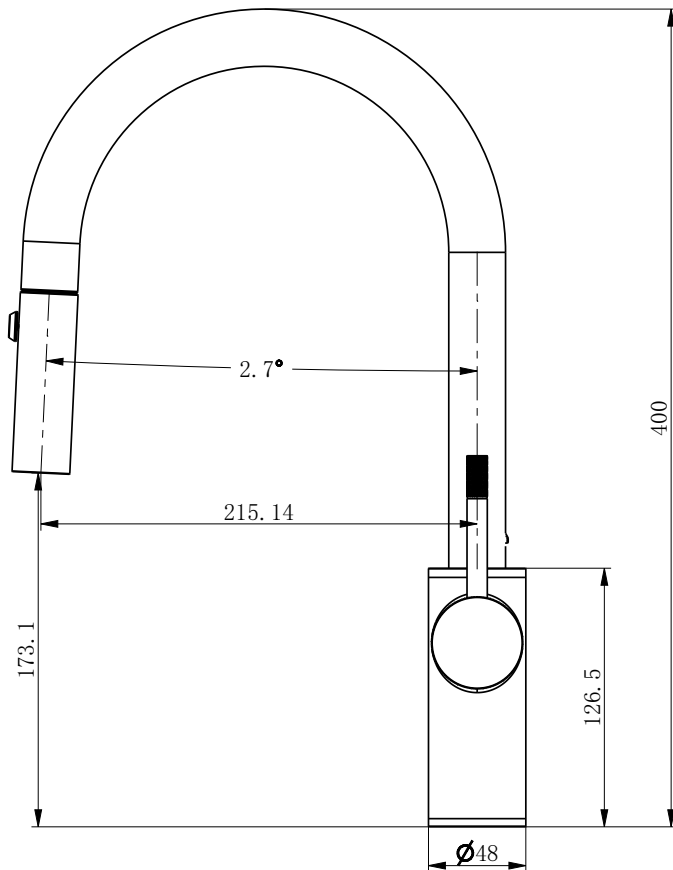

## Motivo Gooseneck Pull Out Sink Mixer

Code: MT8122

### Product Details

- Available in 5 different colours:
  - Chrome (Mirror Chrome)
  - Brushed Nickel (304 Stainless Steel)
  - Black (Chrome Black - Scratch Resistant)
  - Gunmetal (PVD)
  - Brushed Brass (PVD)
- Knurled Textured Handle
- 304 Stainless Steel Faucet Body, Casting Handle and Solid Cover
- Lead-Free Stainless Steel Tapware (Materials comply with AS/NZS 4020:2018 for products in contact with drinking water)
- Minimum Pressure = 150kPa
- Maximum Operating Pressure = 500kPa (As per NZ Building code AS/NZS 3500.01)
- Maximum Operating Temperature = 65 Degrees
- Watermark Neoperl Aerator
- Ø35mm Sedal Ceramic Cartridge
- Cold-Start Technology
- 2 Way ABS Spray Head with Watermark Neoperl Aerator
- 1.8m pull out hose
- Wels Rating = 4 Star / 7.5 Litres per minute
- 360° Swivel Spout
- Spout Reach = 225mm
- Spout Height = 214mm
- Watermark Certified
- Mains Pressure Only

### Technical Details

Note: All measurements shown are in millimetres. Sizes are nominal.

SIDE VIEW

FRONT VIEW