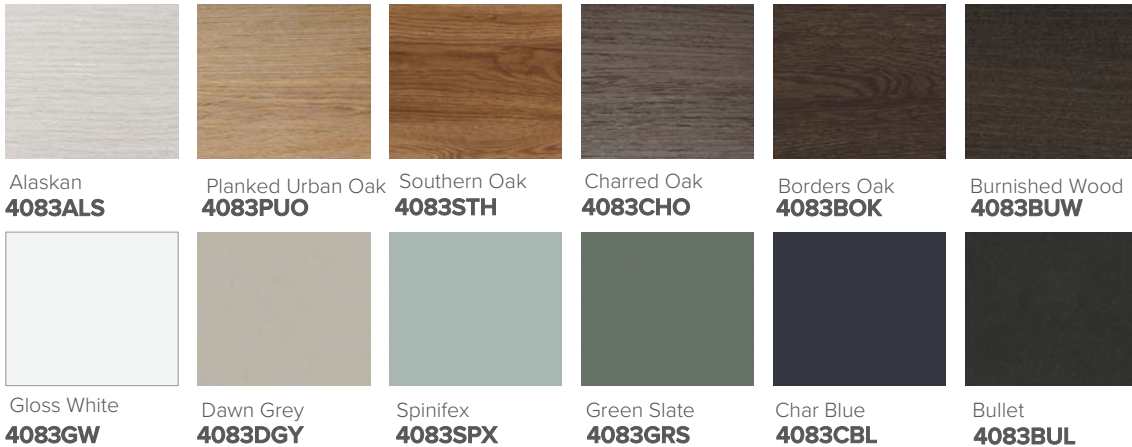

SPECIFICATION SHEET

Modena 1700mm Wide Tower Station

Features

- 1 Door
- Left or Right Hinge Option
- Laminate Woodgrain & Solid Colours on MR Board
- Dimensions: H1700 x W450 x D300

Colour Options with Code