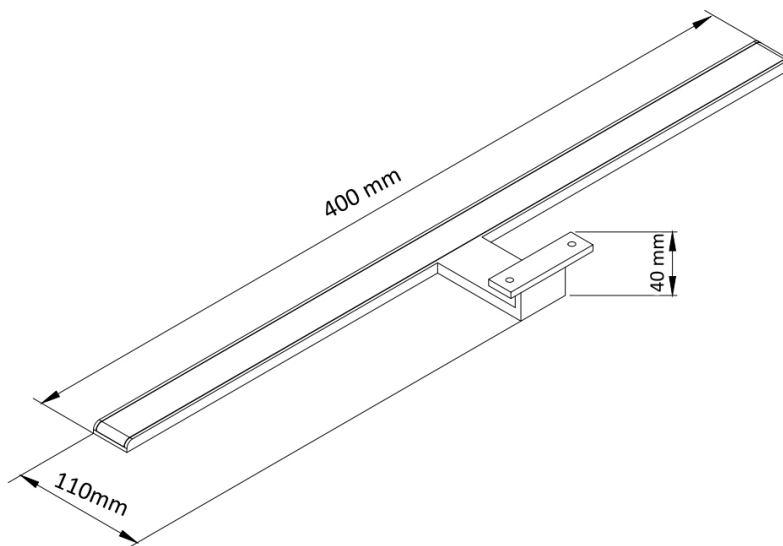

SPECIFICATION SHEET

Luma-Shine 400 LED Mirror Light (Wall & Cabinet Mounted)

Newtech Code: 88764

Features

- Material Chromed Aluminum
- Rated Power 7W
- Luminous 500-550lm
- IP Rating Rating = IP44
- Color Temperature 4000K
- 2 year warranty
- Mirror Lights can be installed on top of a mirror cabinet (Cabinet Mounted) or install on the wall above a mirror (Wall Mounted)

Technical Details

SPECIFICATION SHEET

Luma-Shine 600 LED Mirror Light (Wall & Cabinet Mounted)

Newtech Code: 88766

Features

- Material Chromed Aluminum
- Rated Power 9W
- Luminous 700-750lm
- IP Rating Rating = IP44
- Color Temperature 4000K
- Lifetime 2 yrs
- Mirror Lights can be installed on top of a mirror cabinet (Cabinet Mounted) or install on the wall above a mirror (Wall Mounted)