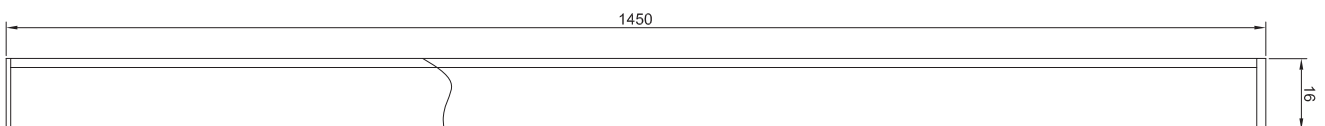

Transformer/Driver

- 12vDC
- 0.125A
- 15Wmax