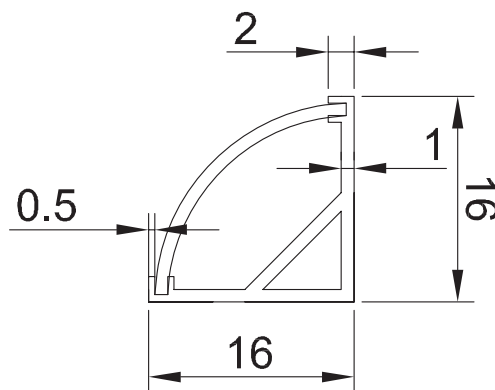

SPECIFICATION SHEET

Luma-Glow 1500

Code: 88710

Features

- 1450x16mm
- 10.5 Watts, 1400 Lumens
- LED Under-Cabinet Vanity Light
- PC Cover, Aluminium Frame
- Cool White Colour Tone (6400k)
- Mounting options: under cabinet, toe kick lighting, mirror cabinets

Technical Details

Transformer/Driver

- 12vDC
- 0.125A
- 15Wmax