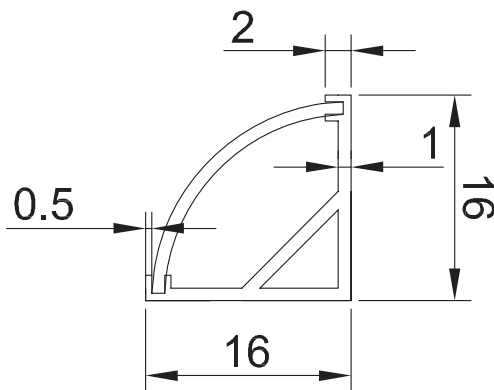

SPECIFICATION SHEET

Luma-Glow 750

Code: 88650

Features

- 700x16mm
- 5 Watts, 670 Lumens
- LED Under-Cabinet Vanity Light
- PC Cover, Aluminium Frame
- Cool White Colour Tone (6400k)
- Mounting options: under cabinet, toe kick lighting, mirror cabinets

Technical Details

Transformer/Driver

- 12vDC
- 0.05A
- 6Wmax

SPECIFICATION SHEET

Luma-Glow 900

Code: 88670

Features

- 850x16mm
- 6.1 Watts, 820 Lumens
- LED Under-Cabinet Vanity Light
- PC Cover, Aluminium Frame
- Cool White Colour Tone (6400k)
- Mounting options: under cabinet, toe kick lighting, mirror cabinets