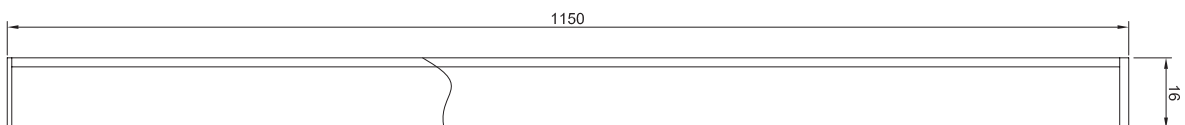

Transformer/Driver

- 12vDC
- 0.125A
- 15Wmax