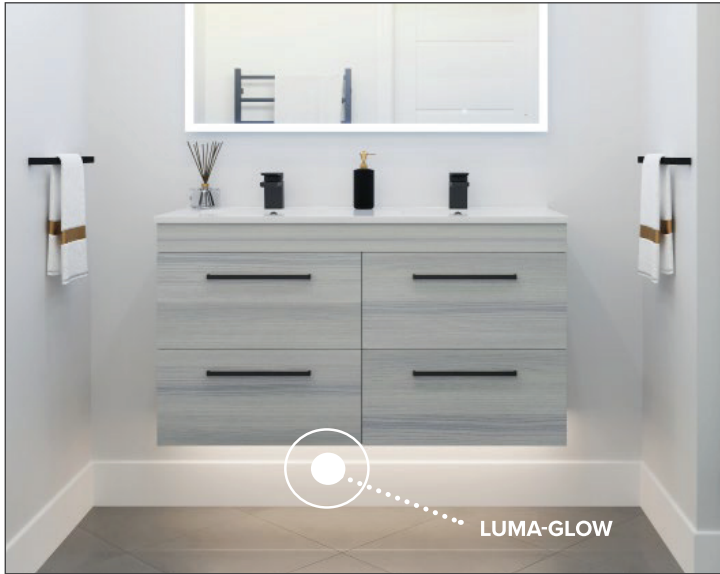

Technical Details

Transformer/Driver

- 12vDC
- 0.125A
- 15Wmax

SPECIFICATION SHEET

Luma-Glow 1500

Code: 88710

Features

- 1450x16mm
- 10.5 Watts, 1400 Lumens
- LED Under-Cabinet Vanity Light
- PC Cover, Aluminium Frame
- Cool White Colour Tone (6400k)
- Mounting options: under cabinet, toe kick lighting, mirror cabinets