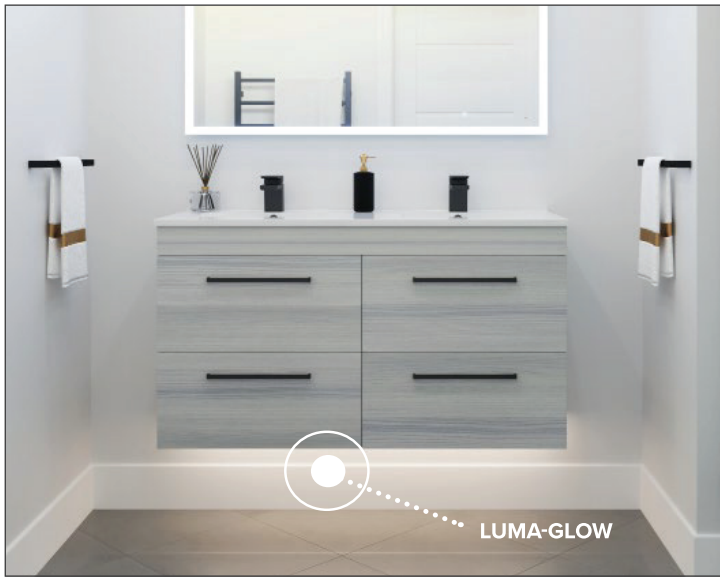

SPECIFICATION SHEET

Luma-Glow 750

Code: 88650

Features

- 700x16mm
- 5 Watts, 670 Lumens
- LED Under-Cabinet Vanity Light
- PC Cover, Aluminium Frame
- Cool White Colour Tone (6400k)
- Mounting options: under cabinet, toe kick lighting, mirror cabinets

Technical Details

Transformer/Driver

- 12vDC
- 0.125A
- 15Wmax

SPECIFICATION SHEET

Luma-Glow 1200

Code: 88690

Features

- 1150x16mm
- 8.3 Watts, 1100 Lumens
- LED Under-Cabinet Vanity Light
- PC Cover, Aluminium Frame
- Cool White Colour Tone (6400k)
- Mounting options: under cabinet, toe kick lighting, mirror cabinets