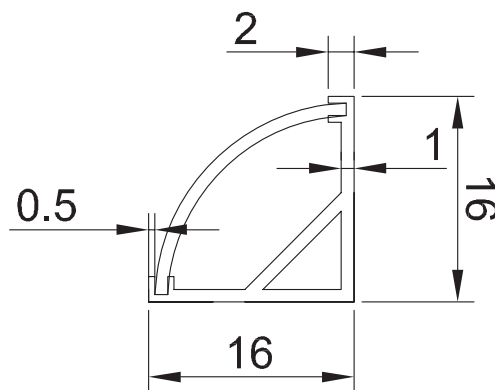

SPECIFICATION SHEET

Luma-Glow 1200

Code: 88690

Features

- 1150x16mm
- 8.3 Watts, 1100 Lumens
- LED Under-Cabinet Vanity Light
- PC Cover, Aluminium Frame
- Cool White Colour Tone (6400k)
- Mounting options: under cabinet, toe kick lighting, mirror cabinets

Technical Details

Transformer/Driver

- 12vDC
- 0.125A
- 15Wmax