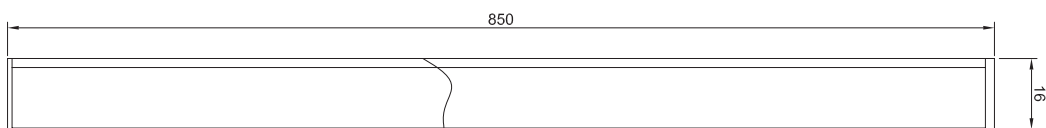

Transformer/Driver

- 12vDC
- 0.125A
- 15Wmax