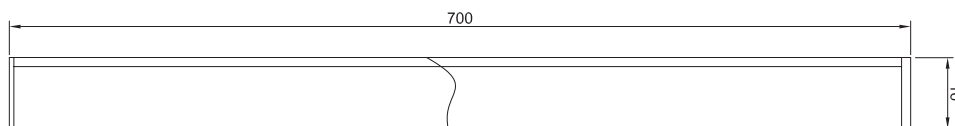

Transformer/Driver

- 12vDC
- 0.05A
- 6Wmax