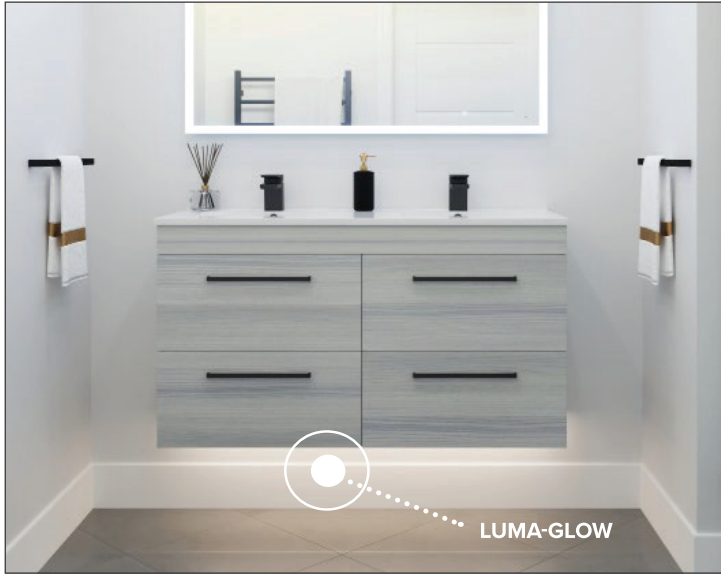

SPECIFICATION SHEET

Luma-Glow 750

Code: 88650

Features

- 700x16mm
- 5 Watts, 670 Lumens
- LED Under-Cabinet Vanity Light
- PC Cover, Aluminium Frame
- Cool White Colour Tone (6400k)
- Mounting options: under cabinet, toe kick lighting, mirror cabinets

Technical Details

Transformer/Driver

- 12vDC
- 0.05A
- 6Wmax

SPECIFICATION SHEET

Luma-Glow 900

Code: 88670

Features

- 850x16mm
- 6.1 Watts, 820 Lumens
- LED Under-Cabinet Vanity Light
- PC Cover, Aluminium Frame
- Cool White Colour Tone (6400k)
- Mounting options: under cabinet, toe kick lighting, mirror cabinets

Technical Details

Transformer/Driver

- 12vDC
- 0.125A
- 15Wmax

SPECIFICATION SHEET

Luma-Glow 1200

Code: 88690

Features

- 1150x16mm
- 8.3 Watts, 1100 Lumens
- LED Under-Cabinet Vanity Light
- PC Cover, Aluminium Frame
- Cool White Colour Tone (6400k)
- Mounting options: under cabinet, toe kick lighting, mirror cabinets