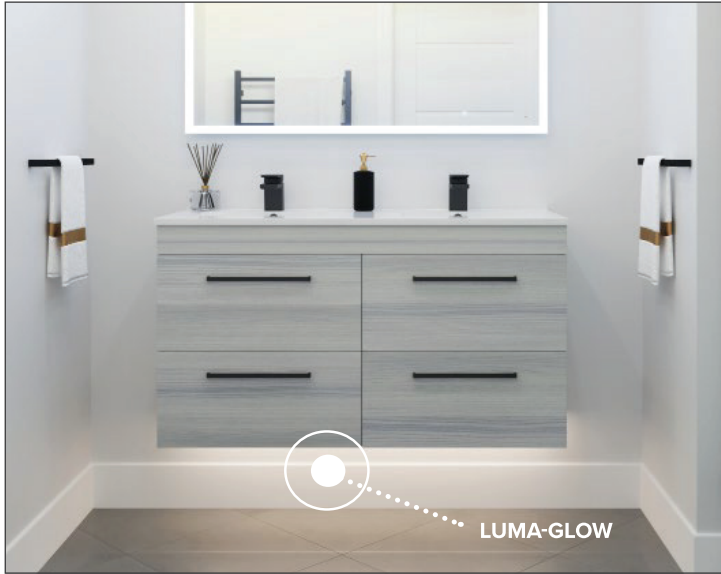

Technical Details

Transformer/Driver

- 12vDC
- 0.125A
- 15Wmax

SPECIFICATION SHEET

Luma-Glow 1800

Code: 88730

Features

- 1750x16mm
- 12.6 Watts, 1680 Lumens
- LED Under-Cabinet Vanity Light
- PC Cover, Aluminium Frame
- Cool White Colour Tone (6400k)
- Mounting options: under cabinet, toe kick lighting, mirror cabinets