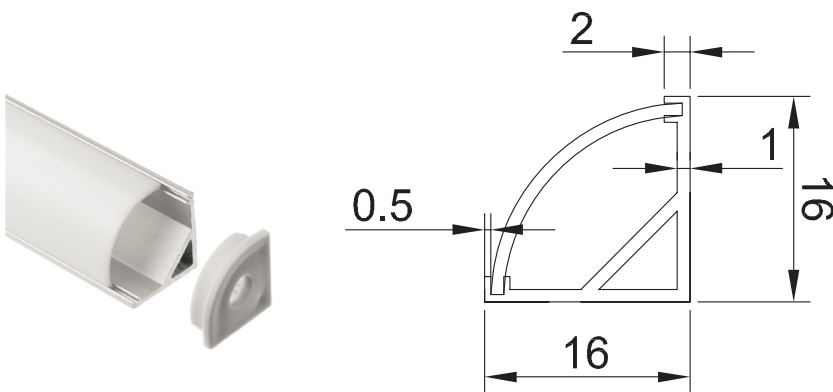

SPECIFICATION SHEET

Luma-Glow 750

Code: 88650

Features

- 700x16mm
- 5 Watts, 670 Lumens
- LED Under-Cabinet Vanity Light
- PC Cover, Aluminium Frame
- Cool White Colour Tone (6400k)
- Mounting options: under cabinet, toe kick lighting, mirror cabinets

Technical Details

Transformer/Driver

- 12vDC
- 0.05A
- 6Wmax

SPECIFICATION SHEET

Luma-Glow 900

Code: 88670

Features

- 850x16mm
- 6.1 Watts, 820 Lumens
- LED Under-Cabinet Vanity Light
- PC Cover, Aluminium Frame
- Cool White Colour Tone (6400k)
- Mounting options: under cabinet, toe kick lighting, mirror cabinets

Technical Details

Transformer/Driver

- 12vDC
- 0.125A
- 15Wmax

SPECIFICATION SHEET

Luma-Glow 1200

Code: 88690

Features

- 1150x16mm
- 8.3 Watts, 1100 Lumens
- LED Under-Cabinet Vanity Light
- PC Cover, Aluminium Frame
- Cool White Colour Tone (6400k)
- Mounting options: under cabinet, toe kick lighting, mirror cabinets