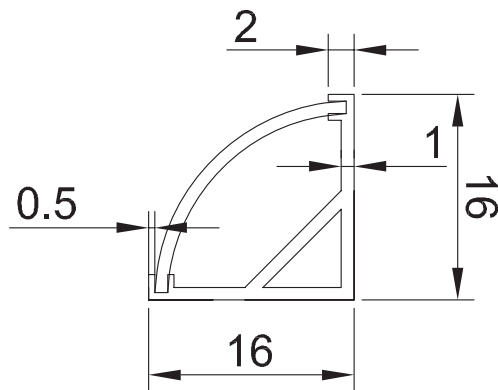

SPECIFICATION SHEET

Luma-Glow 1800

Code: 88730

Features

- 1750x16mm
- 12.6 Watts, 1680 Lumens
- LED Under-Cabinet Vanity Light
- PC Cover, Aluminium Frame
- Cool White Colour Tone (6400k)
- Mounting options: under cabinet, toe kick lighting, mirror cabinets

Technical Details

Transformer/Driver

- 12vDC
- 0.125A
- 15Wmax