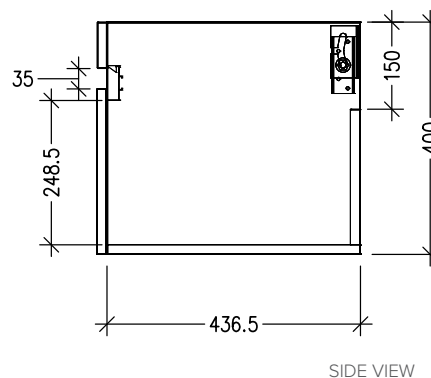

SPECIFICATION SHEET

Lexa 600mm 2 Door Wall Hung Vanity

Newtech Code : 38600

Features

- Wall Hung
- 2 Soft Close Doors
- Negative detail finger pull with extrusion
- Single Basin
- Laminate Woodgrain & Solid Colours on MR Board
- Dimensions: H420 x W600 x D465

Technical Details

Note: All measurements shown are in millimetres. Sizes are nominal.

TOP VIEW

FRONT VIEW

SIDE VIEW