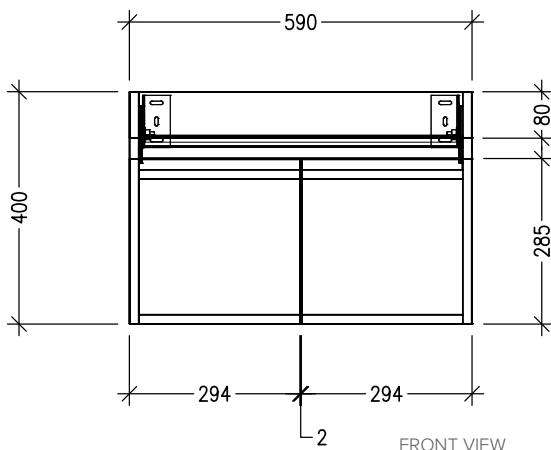

SPECIFICATION SHEET

Lexa 600mm 2 Door Wall Hung Vanity

Newtech Code : 38600

Features

- Wall Hung
- 2 Soft Close Doors
- Negative detail finger pull with extrusion
- Single Basin
- Laminate Woodgrain & Solid Colours on MR Board
- Dimensions: H420 x W600 x D465

Technical Details

Note: All measurements shown are in millimetres. Sizes are nominal.

TOP VIEW

FRONT VIEW

SIDE VIEW