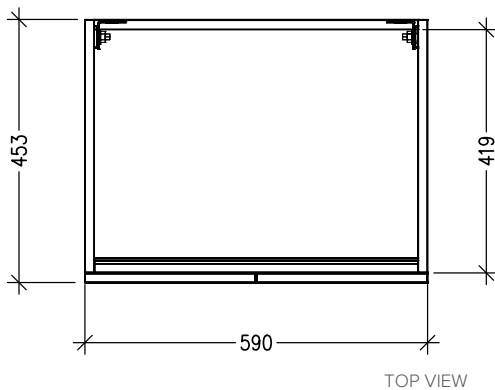

SPECIFICATION SHEET

Lexa 600mm 2 Door Wall Hung Vanity

Newtech Code : 38600

Features

- Wall Hung
- 2 Soft Close Doors
- Negative detail finger pull with extrusion
- Single Basin
- Laminate Woodgrain & Solid Colours on MR Board
- Dimensions: H420 x W600 x D465

Technical Details

Note: All measurements shown are in millimetres. Sizes are nominal.

TOP VIEW

FRONT VIEW

SIDE VIEW