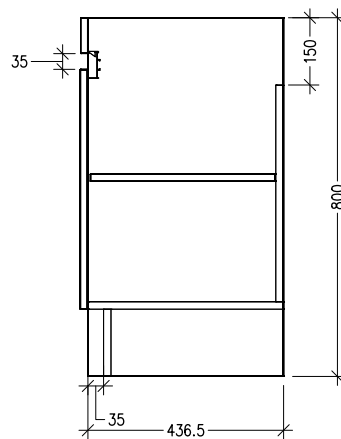

SPECIFICATION SHEET

Lexa 600mm 2 Door Floorstanding Vanity

Newtech Code: 36805

Features

- Floorstanding
- 2 Soft Close Doors
- Negative detail finger pull with extrusion
- Single Basin
- Laminate Woodgrain & Solid Colours on MR Board
- Dimensions: H820 x W600 x D465

Technical Details

Note: All measurements shown are in millimetres. Sizes are nominal.

TOP VIEW

FRONT VIEW

SIDE VIEW