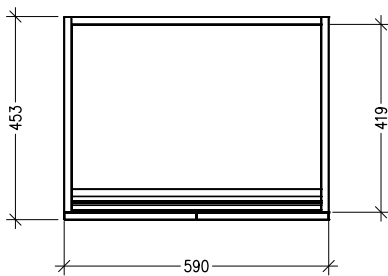

SPECIFICATION SHEET

Lexa 600mm 2 Door Floorstanding Vanity

Newtech Code: 36805

Features

- Floorstanding
- 2 Soft Close Doors
- Negative detail finger pull with extrusion
- Single Basin
- Laminate Woodgrain & Solid Colours on MR Board
- Dimensions: H820 x W600 x D465

Technical Details

Note: All measurements shown are in millimetres. Sizes are nominal.

TOP VIEW

FRONT VIEW

SIDE VIEW