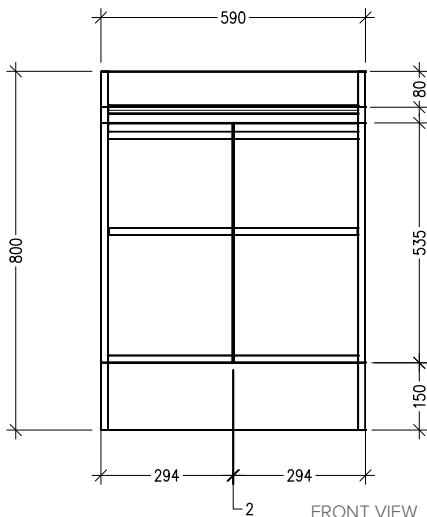

SPECIFICATION SHEET

Lexa 600mm 2 Door Floorstanding Vanity

Newtech Code: 36805

Features

- Floorstanding
- 2 Soft Close Doors
- Negative detail finger pull with extrusion
- Single Basin
- Laminate Woodgrain & Solid Colours on MR Board
- Dimensions: H820 x W600 x D465

Technical Details

Note: All measurements shown are in millimetres. Sizes are nominal.

TOP VIEW

FRONT VIEW

SIDE VIEW