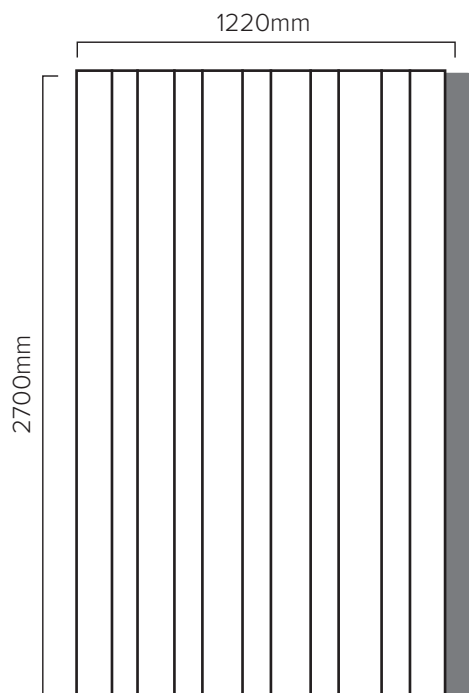

SPECIFICATION SHEET

InnoWall - Laurel Profile Panel

MPW-12-LU

Product Details

- Fluted Lines Profile Panel
- 12mm pre-primed panels ready for painting
- Each panel features an interlocking system on the 2700mm edge
- White melamine-coated backing
- P2 Grade, MDF (760 kg/m³)
- Panel sizes: H2700mm x W1220mm x D12mm

Technical Details

Note: All measurements shown are in millimetres.

Each panel features the interlocking system on one side of the 2700mm edge