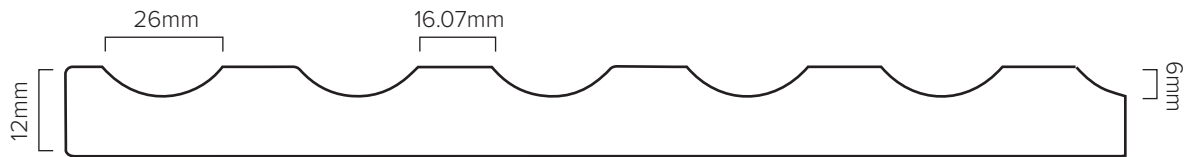

SPECIFICATION SHEET

InnoWall - Laurel Profile Panel

MPW-12-LU

Product Details

- Fluted Lines Profile Panel
- 12mm pre-primed panels ready for painting
- Each panel features an interlocking system on the 2700mm edge
- White melamine-coated backing
- P2 Grade, MDF (760 kg/m³)
- Panel sizes: H2700mm x W1220mm x D12mm

Technical Details

Note: All measurements shown are in millimetres.

Each panel features the interlocking system on one side of the 2700mm edge