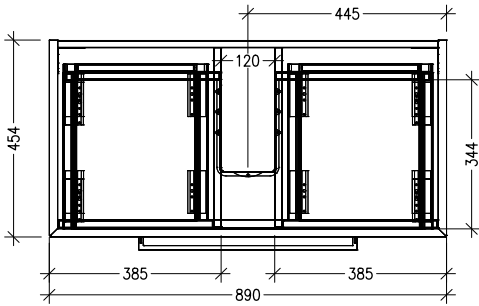

SPECIFICATION SHEET

900 Kolum Luxe Wall Hung Vanity (1 Drawer)

Newtech Code: 10573

Features

- 1 Drawer
- Soft close Hettich drawer runners
- Drawers with handle or negative detail
- Made of Oak Veener on Birch Ply
- Slab Top Options: 20mm StoneCast Top or Acrylic Solid Surface Slab Tops
- Internal Carcass Option
Matte White - Standard
Anthracite - Upgrade cost applies
- Dimensions: H420 x W900 x D465
- Vessel Basins are purchased separately

Technical Details

TOP VIEW

FRONT VIEW

SIDE VIEW

Note: Drawings shown are for negative detail cabinets, for handle cabinets please refer to page 2.

SPECIFICATION SHEET

900 Kolum Luxe Wall Hung Vanity (1 Drawer) with cosmetic drawers

Newtech Code: COSLR,COSL,COSR

Technical Details

TOP VIEW

FRONT VIEW

SIDE VIEW

Note: Drawings shown are for COSLR. When COSL or COSR is selected please ignore the opposite cosmetic drawer in the drawings as the opposite side would be a full depth drawer.