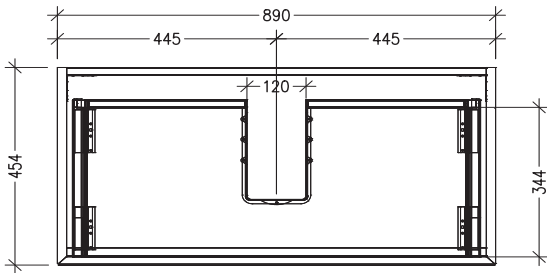

SPECIFICATION SHEET

900 Kolum Luxe Wall Hung Vanity (1 Drawer)

Newtech Code: 10573

Features

- 1 Drawer
- Soft close Hettich drawer runners
- Drawers with handle or negative detail
- Made of Oak Veener on Birch Ply
- Slab Top Options: 20mm StoneCast Top or Acrylic Solid Surface Slab Tops
- Internal Carcass Option
Matte White - Standard
Anthracite - Upgrade cost applies
- Dimensions: H420 x W900 x D465
- Vessel Basins are purchased separately

Technical Details

TOP VIEW

FRONT VIEW

SIDE VIEW

Note: Drawings shown are for negative detail cabinets, for handle cabinets please refer to page 2.

SPECIFICATION SHEET

900 Kolum Luxe Wall Hung Vanity (1 Drawer) with cosmetic drawers

Newtech Code: COSLR,COSL,COSR

Technical Details

TOP VIEW

FRONT VIEW

SIDE VIEW

Note: Drawings shown are for COSLR. When COSL or COSR is selected please ignore the opposite cosmetic drawer in the drawings as the opposite side would be a full depth drawer.