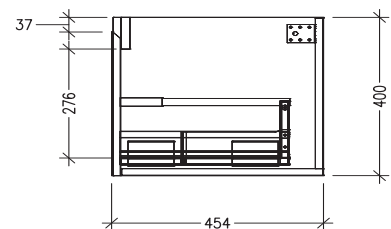

SPECIFICATION SHEET

900 Kolum Luxe Wall Hung Vanity (1 Drawer)

Newtech Code: 10573

Features

- 1 Drawer
- Soft close Hettich drawer runners
- Drawers with handle or negative detail
- Made of Oak Veener on Birch Ply
- Slab Top Options: 20mm StoneCast Top or Acrylic Solid Surface Slab Tops
- Internal Carcass Option
Matte White - Standard
Anthracite - Upgrade cost applies
- Dimensions: H420 x W900 x D465
- Vessel Basins are purchased separately

Technical Details

TOP VIEW

FRONT VIEW

SIDE VIEW

Note: Drawings shown are for negative detail cabinets, for handle cabinets please refer to page 2.

SPECIFICATION SHEET

900 Kolum Luxe Wall Hung Vanity (1 Drawer) with cosmetic drawers

Newtech Code: COSLR,COSL,COSR

Technical Details

TOP VIEW

FRONT VIEW

SIDE VIEW

Note: Drawings shown are for COSLR. When COSL or COSR is selected please ignore the opposite cosmetic drawer in the drawings as the opposite side would be a full depth drawer.