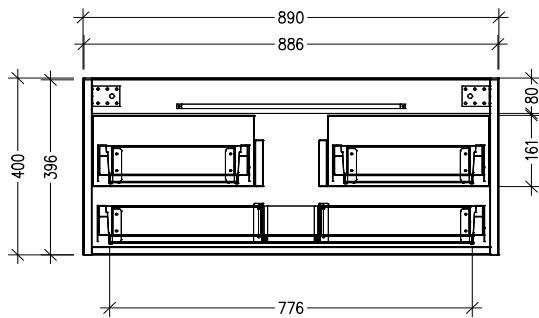

SPECIFICATION SHEET

900 Kolum Luxe Wall Hung Vanity (1 Drawer)

Newtech Code: 10573

Features

- 1 Drawer
- Soft close Hettich drawer runners
- Drawers with handle or negative detail
- Made of Oak Veener on Birch Ply
- Slab Top Options: 20mm StoneCast Top or Acrylic Solid Surface Slab Tops
- Internal Carcass Option
Matte White - Standard
Anthracite - Upgrade cost applies
- Dimensions: H420 x W900 x D465
- Vessel Basins are purchased separately

Technical Details

TOP VIEW

FRONT VIEW

SIDE VIEW

Note: Drawings shown are for negative detail cabinets, for handle cabinets please refer to page 2.

SPECIFICATION SHEET

900 Kolum Luxe Wall Hung Vanity (1 Drawer) with cosmetic drawers

Newtech Code: COSLR,COSL,COSR

Technical Details

TOP VIEW

FRONT VIEW

SIDE VIEW

Note: Drawings shown are for COSLR. When COSL or COSR is selected please ignore the opposite cosmetic drawer in the drawings as the opposite side would be a full depth drawer.