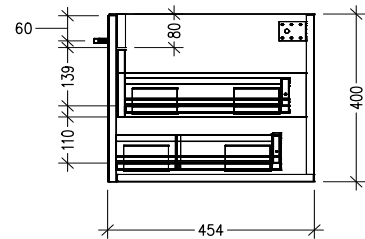

SPECIFICATION SHEET

900 Kolum Luxe Wall Hung Vanity (1 Drawer)

Newtech Code: 10573

Features

- 1 Drawer
- Soft close Hettich drawer runners
- Drawers with handle or negative detail
- Made of Oak Veener on Birch Ply
- Slab Top Options: 20mm StoneCast Top or Acrylic Solid Surface Slab Tops
- Internal Carcass Option
Matte White - Standard
Anthracite - Upgrade cost applies
- Dimensions: H420 x W900 x D465
- Vessel Basins are purchased separately

Newtech Code: COSLR,COSL,COSR

Technical Details

TOP VIEW

FRONT VIEW

SIDE VIEW

Note: Drawings shown are for COSLR. When COSL or COSR is selected please ignore the opposite cosmetic drawer in the drawings as the opposite side would be a full depth drawer.