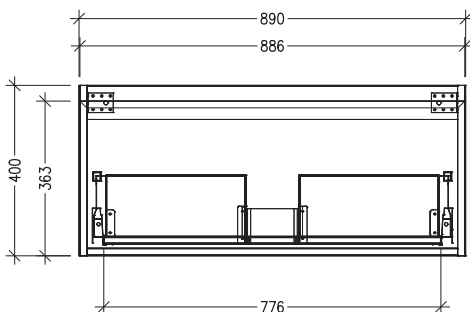

SPECIFICATION SHEET

900 Kolum Luxe Wall Hung Vanity (1 Drawer)

Newtech Code: 10573

Features

- 1 Drawer
- Soft close Hettich drawer runners
- Drawers with handle or negative detail
- Made of Oak Veener on Birch Ply
- Slab Top Options: 20mm StoneCast Top or Acrylic Solid Surface Slab Tops
- Internal Carcass Option
Matte White - Standard
Anthracite - Upgrade cost applies
- Dimensions: H420 x W900 x D465
- Vessel Basins are purchased separately

Technical Details

TOP VIEW

FRONT VIEW

SIDE VIEW

Note: Drawings shown are for negative detail cabinets, for handle cabinets please refer to page 2.

SPECIFICATION SHEET

900 Kolum Luxe Wall Hung Vanity (1 Drawer) with cosmetic drawers

Newtech Code: COSLR,COSL,COSR

Technical Details

TOP VIEW

FRONT VIEW

SIDE VIEW

Note: Drawings shown are for COSLR. When COSL or COSR is selected please ignore the opposite cosmetic drawer in the drawings as the opposite side would be a full depth drawer.