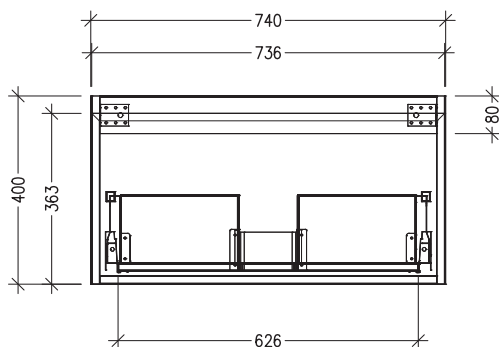

SPECIFICATION SHEET

750 Kolum Luxe Wall Hung Vanity (1 Drawer)

Newtech Code: 10571

Features

- 1 Drawer
- Soft close Hettich drawer runners
- Drawers with handle or negative detail
- Made of Oak Veener on Birch Ply
- Slab Top Options: 20mm StoneCast Top or Acrylic Solid Surface Slab Tops
- Internal Carcass Option
Matte White - Standard
Anthracite - Upgrade cost applies
- Dimensions: H420 x W750 x D465
- Vessel Basins are purchased separately

Technical Details

TOP VIEW

FRONT VIEW

SIDE VIEW

Note: Drawings shown are for negative detail cabinets, for handle cabinets please refer to page 2.

SPECIFICATION SHEET

750 Kolum Luxe Wall Hung Vanity (1 Drawer) with cosmetic drawers

Newtech Code: COSLR,COSL,COSR

Technical Details

TOP VIEW

FRONT VIEW

SIDE VIEW

Note: Drawings shown are for COSLR. When COSL or COSR is selected please ignore the opposite cosmetic drawer in the drawings as the opposite side would be a full depth drawer.