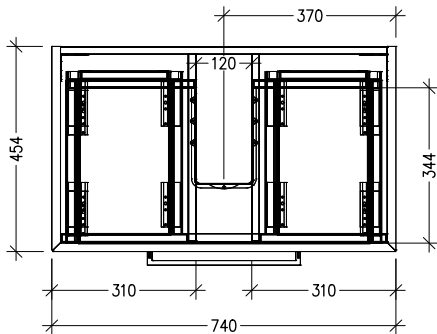

SPECIFICATION SHEET

750 Kolum Luxe Wall Hung Vanity (1 Drawer)

Newtech Code: 10571

Features

- 1 Drawer
- Soft close Hettich drawer runners
- Drawers with handle or negative detail
- Made of Oak Veener on Birch Ply
- Slab Top Options: 20mm StoneCast Top or Acrylic Solid Surface Slab Tops
- Internal Carcass Option
Matte White - Standard
Anthracite - Upgrade cost applies
- Dimensions: H420 x W750 x D465
- Vessel Basins are purchased separately

Technical Details

TOP VIEW

FRONT VIEW

SIDE VIEW

Note: Drawings shown are for negative detail cabinets, for handle cabinets please refer to page 2.

SPECIFICATION SHEET

750 Kolum Luxe Wall Hung Vanity (1 Drawer) with cosmetic drawers

Newtech Code: COSLR,COSL,COSR

Technical Details

TOP VIEW

FRONT VIEW

SIDE VIEW

Note: Drawings shown are for COSLR. When COSL or COSR is selected please ignore the opposite cosmetic drawer in the drawings as the opposite side would be a full depth drawer.