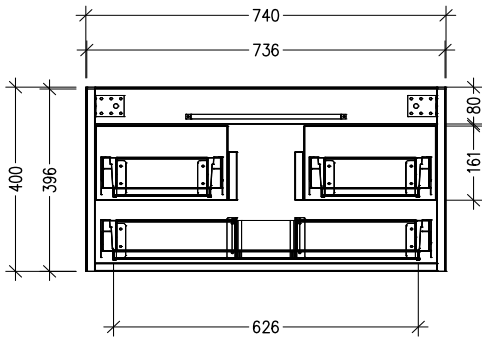

SPECIFICATION SHEET

750 Kolum Luxe Wall Hung Vanity (1 Drawer)

Newtech Code: 10571

Features

- 1 Drawer
- Soft close Hettich drawer runners
- Drawers with handle or negative detail
- Made of Oak Veener on Birch Ply
- Slab Top Options: 20mm StoneCast Top or Acrylic Solid Surface Slab Tops
- Internal Carcass Option
Matte White - Standard
Anthracite - Upgrade cost applies
- Dimensions: H420 x W750 x D465
- Vessel Basins are purchased separately

Technical Details

TOP VIEW

FRONT VIEW

SIDE VIEW

Note: Drawings shown are for negative detail cabinets, for handle cabinets please refer to page 2.

SPECIFICATION SHEET

750 Kolum Luxe Wall Hung Vanity (1 Drawer) with cosmetic drawers

Newtech Code: COSLR,COSL,COSR

Technical Details

TOP VIEW

FRONT VIEW

SIDE VIEW

Note: Drawings shown are for COSLR. When COSL or COSR is selected please ignore the opposite cosmetic drawer in the drawings as the opposite side would be a full depth drawer.