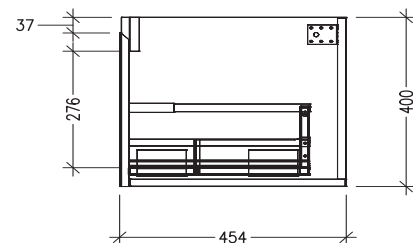

SPECIFICATION SHEET

750 Kolum Luxe Wall Hung Vanity (1 Drawer)

Newtech Code: 10571

Features

- 1 Drawer
- Soft close Hettich drawer runners
- Drawers with handle or negative detail
- Made of Oak Veener on Birch Ply
- Slab Top Options: 20mm StoneCast Top or Acrylic Solid Surface Slab Tops
- Internal Carcass Option
Matte White - Standard
Anthracite - Upgrade cost applies
- Dimensions: H420 x W750 x D465
- Vessel Basins are purchased separately

Technical Details

TOP VIEW

FRONT VIEW

SIDE VIEW

Note: Drawings shown are for negative detail cabinets, for handle cabinets please refer to page 2.

SPECIFICATION SHEET

750 Kolum Luxe Wall Hung Vanity (1 Drawer) with cosmetic drawers

Newtech Code: COSLR,COSL,COSR

Technical Details

TOP VIEW

FRONT VIEW

SIDE VIEW

Note: Drawings shown are for COSLR. When COSL or COSR is selected please ignore the opposite cosmetic drawer in the drawings as the opposite side would be a full depth drawer.