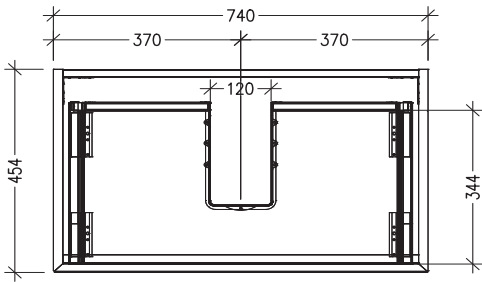

SPECIFICATION SHEET

750 Kolum Luxe Wall Hung Vanity (1 Drawer)

Newtech Code: 10571

Features

- 1 Drawer
- Soft close Hettich drawer runners
- Drawers with handle or negative detail
- Made of Oak Veener on Birch Ply
- Slab Top Options: 20mm StoneCast Top or Acrylic Solid Surface Slab Tops
- Internal Carcass Option
Matte White - Standard
Anthracite - Upgrade cost applies
- Dimensions: H420 x W750 x D465
- Vessel Basins are purchased separately

Technical Details

TOP VIEW

FRONT VIEW

SIDE VIEW

Note: Drawings shown are for negative detail cabinets, for handle cabinets please refer to page 2.

SPECIFICATION SHEET

750 Kolum Luxe Wall Hung Vanity (1 Drawer) with cosmetic drawers

Newtech Code: COSLR,COSL,COSR

Technical Details

TOP VIEW

FRONT VIEW

SIDE VIEW

Note: Drawings shown are for COSLR. When COSL or COSR is selected please ignore the opposite cosmetic drawer in the drawings as the opposite side would be a full depth drawer.